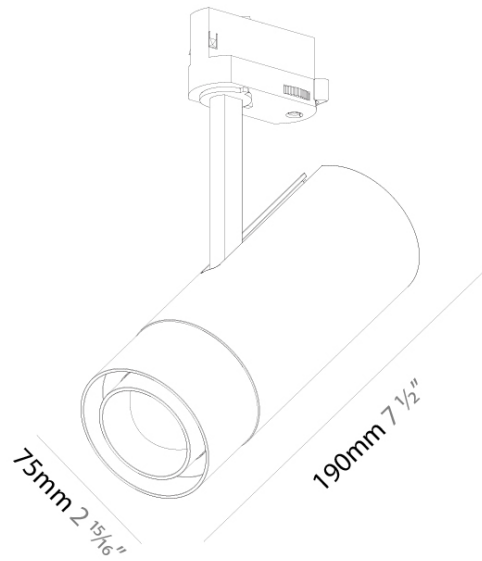

PHYSICAL

Aperture Sizes - Downlights: 2"
Shape: Cylinder
Diameter (mm): 75
Diameter (in): 2 15/16
Height (mm): 190
Height (in): 7 1/2
Max. Overall Height (mm): 210
Max. Overall Height (in): 8 1/4
Weight (kg): 0.702
Weight (lbs): 1.54
Fixture Finish: SSR / BKV / CWI / CRY / HAB / UFT / ITA / RUA / FTG / MYG / LOD / PUS / FRO / FUP / KIA / POP / BLS / SPG / MEY / GOH / CHC / COM / ABZ / JAG / OBR / MOS / ROR
Holder Finish: BLK / WHI / SIL
Fixture Material: Aluminum Die Cast

OPTICAL

Reflector: 14° to 48°
Adjustability: Rotational 350°; Tilt 90°

RATINGS AND CERTIFICATIONS

Certified By: Certified for North American Standards
IP rating: IP20

A3T110-

PROJECT

TYPE

SPECIFIER