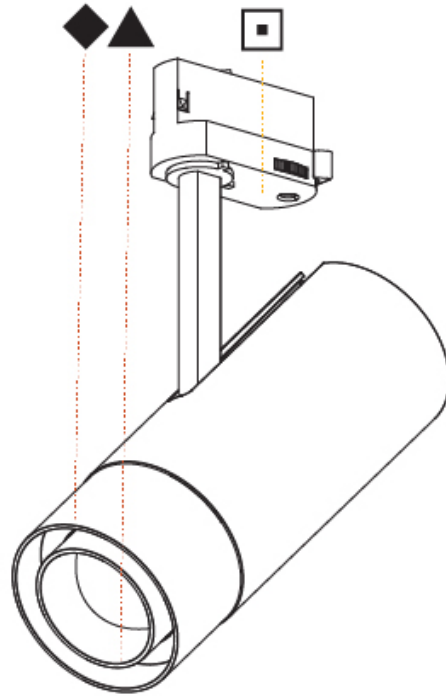

A3T110-

PROJECT

TYPE

SPECIFIER

QUANTITY

DATE

A