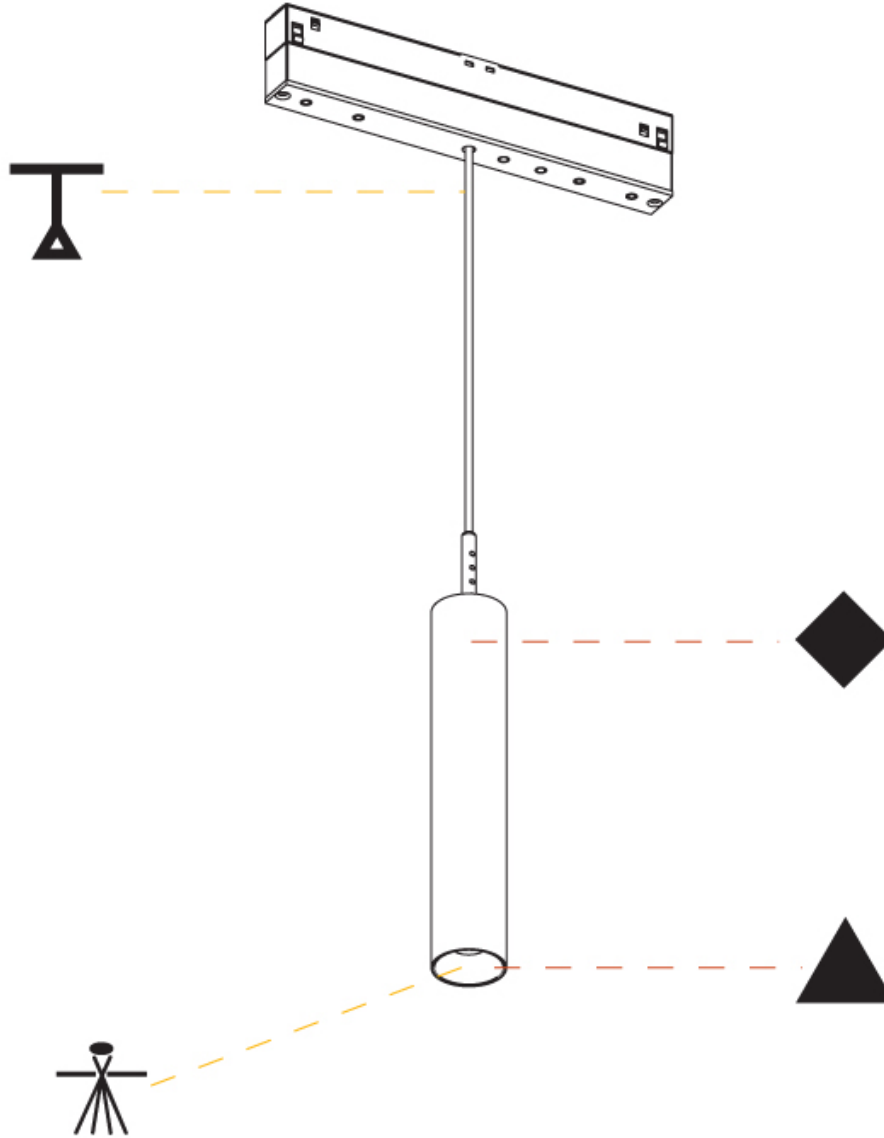

HANGOVER PLUG STANDARD (TRACK INSERT)

TRACK

A3T117

PROJECT

TYPE

SPECIFIER

QUANTITY

DATE