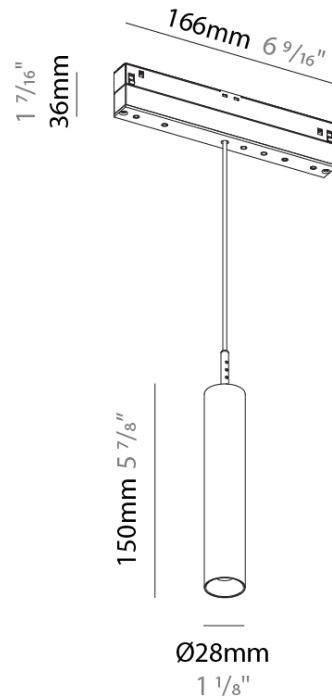

GENERAL
Series: Clicktrack
Subseries: Hangover Plug Standard (Track Insert)
Partner: Prolicht
Division: Architectural
Installation: Track
Product Type: Spots
Mounting Location: Ceiling
Light Distribution: Downlight

PHYSICAL
Aperture Sizes - Downlights: 1"
Shape: Cylinder
Diameter (mm): 28
Diameter (in): 1 1/8
Length (mm): 166
Length (in): 6 9/16
Height (mm): 150
Height (in): 5 7/8
Max. Overall Height (mm): 2150
Max. Overall Height (in): 84 3/8
Weight (kg): 0.2
Weight (lbs): 0.44
Fixture Finish: SSR / BKV / CWI / CRY / HAB / UFT / ITA / RUA / FTG / MYG / LOD / PUS / FRO / FUP / KIA / POP / BLS / SPG / MEY / GOH / CHC / COM / ABZ / JAG / OBR / MOS / ROR
Fixture Material: Aluminum
Cable Details: 2000mm or 4000mm Cable - Black

ELECTRICAL
Lamp Type: LED (Zhaga Standard)
Input Wattage (W): 6.4
Total Output Wattage (W): 5.8
Dimming: Non-Dimmable
Driver Included: No
Driver Location: Remote
Driver Type: Constant Voltage - Universal
Driver Class: Class 2
Input Voltage (V): 48
Constant Current (MA): 500
Upon Request: 0-10Vdc dimming / DALI dimming

LED
Number of LEDs: 1
Color Temperature (°K): 2700 / 3000 / 4000
Max. Delivered Lumen (lm): 328 / 363 / 386
CRI: >90 CRI
Upon Request: ***3500K available in minimum quantities (larger quantities upon request)

OPTICAL
Optic°: 24 / 32 / 34 / 55 / 58

RATINGS AND CERTIFICATIONS
Certified By: Certified for North American Standards
IP rating: IP20