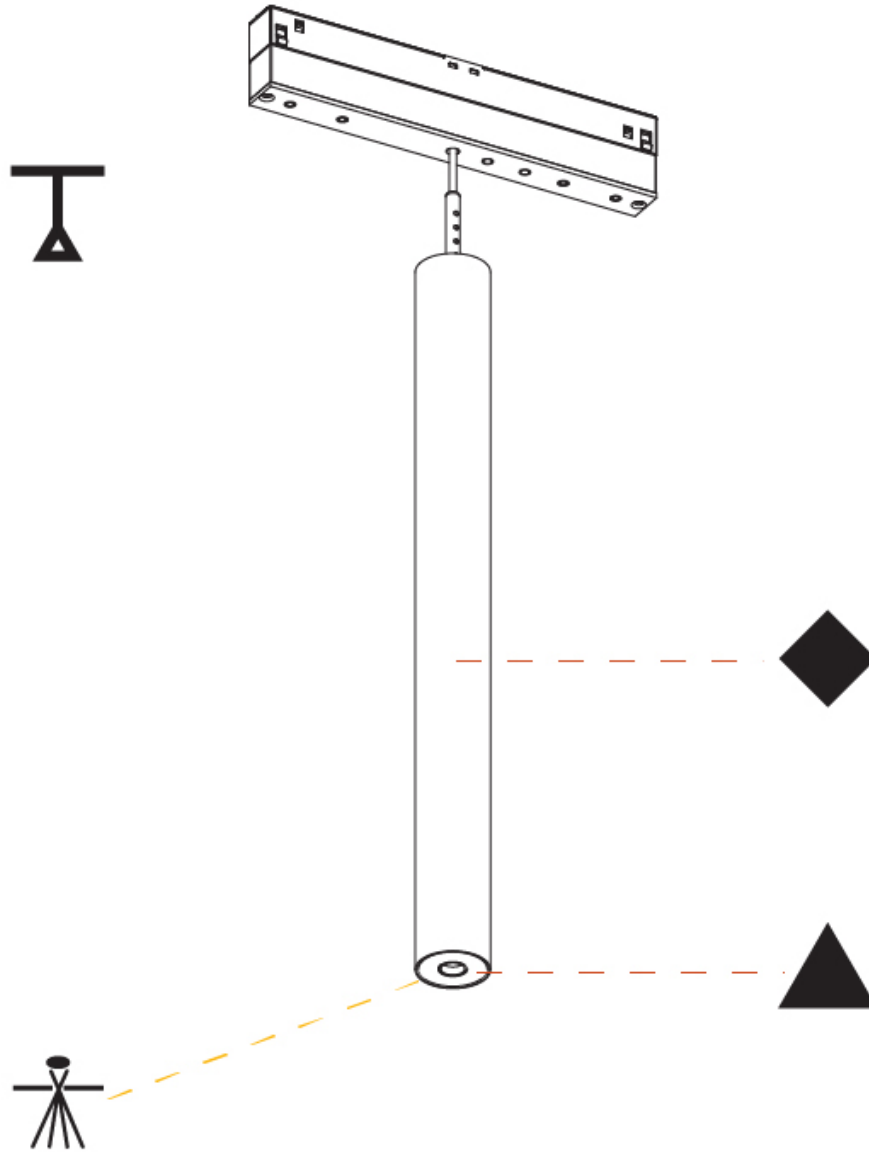

SPECIFIER _____

QUANTITY _____

DATE _____

A

HANGOVER PLUG STANDARD (TRACK INSERT)

TRACK

COLOR FINISH CHART

Fixture Finish