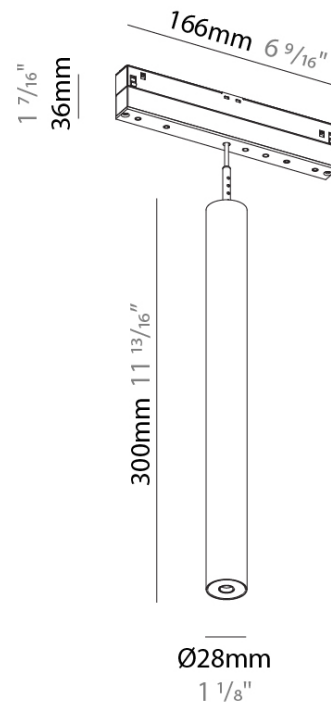

GENERAL

Series: Clicktrack
Subseries: Hangover Plug Standard (Track Insert)
Partner: Prolicht
Division: Architectural
Installation: Track
Product Type: Pendant
Mounting Location: Ceiling
Light Distribution: Downlight

PHYSICAL

Aperture Sizes - Downlights: 1"
Shape: Cylinder
Diameter (mm): 28
Diameter (in): 1 1/8
Height (mm): 300
Height (in): 11 13/16
Max. Overall Height (mm): 2300
Max. Overall Height (in): 90 9/16
Weight (kg): 0.32
Weight (lbs): 0.706
Fixture Finish: SSR / BKV / CWI / CRY / HAB / UFT / ITA / RUA / FTG / MYG / LOD / PUS / FRO / FUP / KIA / POP / BLS / SPG / MEY / GOH / CHC / COM / ABZ / JAG / OBR / MOS / ROR
Fixture Material: Aluminum
Cable Details: 2000mm or 4000mm Cable - Black

ELECTRICAL

Lamp Type: LED (Zhaga Standard)
Input Wattage (W): 6.4
Total Output Wattage (W): 5.8
Dimming: Non-Dimmable
Driver Included: No
Driver Location: Remote
Driver Type: Constant Voltage - Universal
Driver Class: Class 2
Input Voltage (V): 48
Constant Current (MA): 500
Upon Request: 0-10Vdc dimming / DALI dimming

LED

Number of LEDs: 1
Color Temperature (°K): 2700 / 3000 / 4000
Max. Delivered Lumen (lm): 328 / 363 / 386
CRI: >90 CRI
Upon Request: ***3500K available in minimum quantities (larger quantities upon request)

OPTICAL

Optic°: 24 / 32 / 34 / 55 / 58

RATINGS AND CERTIFICATIONS

Certified By: Certified for North American Standards
IP rating: IP20