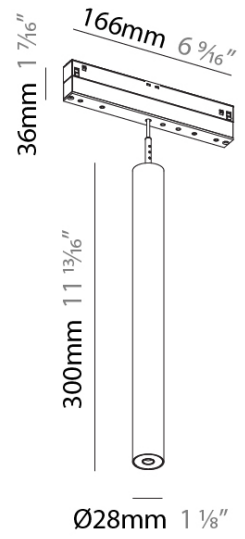

GENERAL
Series: Clicktrack
Subseries: Hangover Plug Standard (Track Insert)
Brand: Prolicht
Division: Architectural
Mounting Type: Track
Mounting Location: Ceiling
Subcategory: Pendant

PHYSICAL
Shape: Cylinder
Diameter (mm): 28
Diameter (in): 1 1/8
Height (mm): 300
Height (in): 11 13/16
Max. Overall Height (mm): 2300
Max. Overall Height (in): 90 3/16
Light Distribution: Downlight
Weight (kg): 0.32
Weight (lbs): 0.706
Fixture Finish: SSR / BKV / CWI / CRY / HAB / UFT / ITA / RUA / FTG / MYG / LOD / PUS / FRO / FUP / KIA / POP / BLS / SPG / MEY / GOH / GUM / CHC / COM / ABZ / JAG / OBR / MOS / ROR
Fixture Material: Aluminum
Cable Details: 2,000mm or 4,000mm Cable - Black

ELECTRICAL
Lamp Type: LED (Zhaga Standard)
Input Wattage (W): 6.4
Total Output Wattage (W): 5.8
Dimming: Non-Dimmable
Driver Included: No
Driver Location: Remote
Driver Type: Constant Voltage - Universal
Driver Class: Class 2
Input Voltage (V): 48
Constant Current (MA): 500
Upon Request: 0-10Vdc dimming / DALI dimming

LED
Number of LEDs: 1
Color Temperature (°K): 2700 / 3000 / 4000
Max. Delivered Lumen (lm): 328 / 363 / 386
CRI: >90 CRI
Upon Request: ***3500K available in minimum quantities (larger quantities upon request)

OPTICAL
Optic: 24 / 32 / 34 / 55 / 58

RATINGS AND CERTIFICATIONS
Certified By: Certified for North American Standards
IP rating: IP20