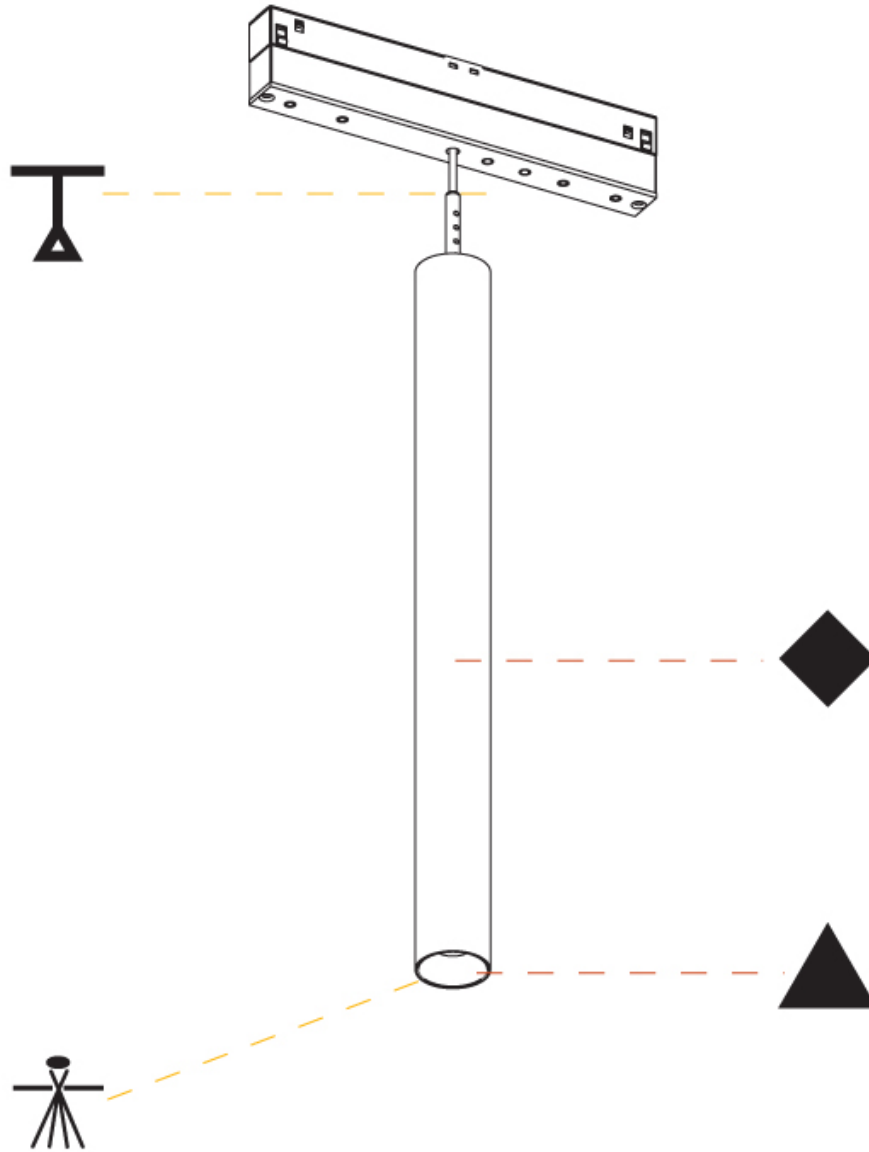

#### PHYSICAL

Aperture Sizes - Downlights: 1"  
 Shape: Cylinder  
 Diameter (mm): 28  
 Diameter (in): 1 1/8  
 Height (mm): 300  
 Height (in): 11 13/16  
 Max. Overall Height (mm): 2300  
 Max. Overall Height (in): 90 9/16  
 Weight (kg): 0.32  
 Weight (lbs): 0.706  
 Fixture Finish: SSR / BKV / CWI / CRY / HAB / UFT / ITA / RUA / FTG / MYG / LOD / PUS / FRO / FUP / KIA / POP / BLS / SPG / MEY / GOH / CHC / COM / ABZ / JAG / OBR / MOS / ROR  
 Fixture Material: Aluminum  
 Cable Details: 2000mm or 4000mm Cable - Black

## HANGOVER PLUG STANDARD (TRACK INSERT)

TRACK

A3T118-

PROJECT \_\_\_\_\_

TYPE \_\_\_\_\_

SPECIFIER \_\_\_\_\_

QUANTITY \_\_\_\_\_

DATE \_\_\_\_\_