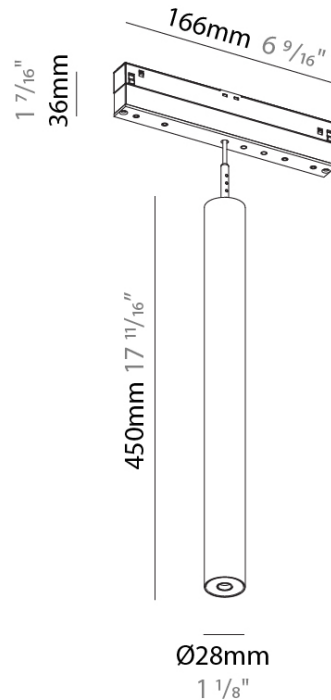

GENERAL
Series: Clicktrack
Subseries: Hangover Plug Standard (Track Insert)
Partner: Prolicht
Division: Architectural
Installation: Track
Product Type: Pendant
Mounting Location: Ceiling
Light Distribution: Downlight

PHYSICAL
Aperture Sizes - Downlights: 1"
Shape: Cylinder
Diameter (mm): 28
Diameter (in): 1 1/8
Height (mm): 450
Height (in): 17 11/16
Max. Overall Height (mm): 2450
Max. Overall Height (in): 96 7/16
Weight (kg): 0.32
Weight (lbs): 0.706
Fixture Finish: SSR / BKV / CWI / CRY / HAB / UFT / ITA / RUA / FTG / MYG / LOD / PUS / FRO / FUP / KIA / POP / BLS / SPG / MEY / GOH / CHC / COM / ABZ / JAG / OBR / MOS / ROR
Fixture Material: Aluminum
Cable Details: 2000mm or 4000mm Cable - Black

ELECTRICAL
Lamp Type: LED (Zhaga Standard)
Input Wattage (W): 6.4
Total Output Wattage (W): 5.8
Dimming: Non-Dimmable
Driver Included: No
Driver Location: Remote
Driver Type: Constant Voltage - Universal
Driver Class: Class 2
Input Voltage (V): 48
Constant Current (MA): 500
Upon Request: 0-10Vdc dimming / DALI dimming

LED
Number of LEDs: 1
Color Temperature (°K): 2700 / 3000 / 4000
Max. Delivered Lumen (lm): 328 / 363 / 386
CRI: >90 CRI
Upon Request: ***3500K available in minimum quantities (larger quantities upon request)

OPTICAL
Optic°: 24 / 32 / 34 / 55 / 58

RATINGS AND CERTIFICATIONS
Certified By: Certified for North American Standards
IP rating: IP20