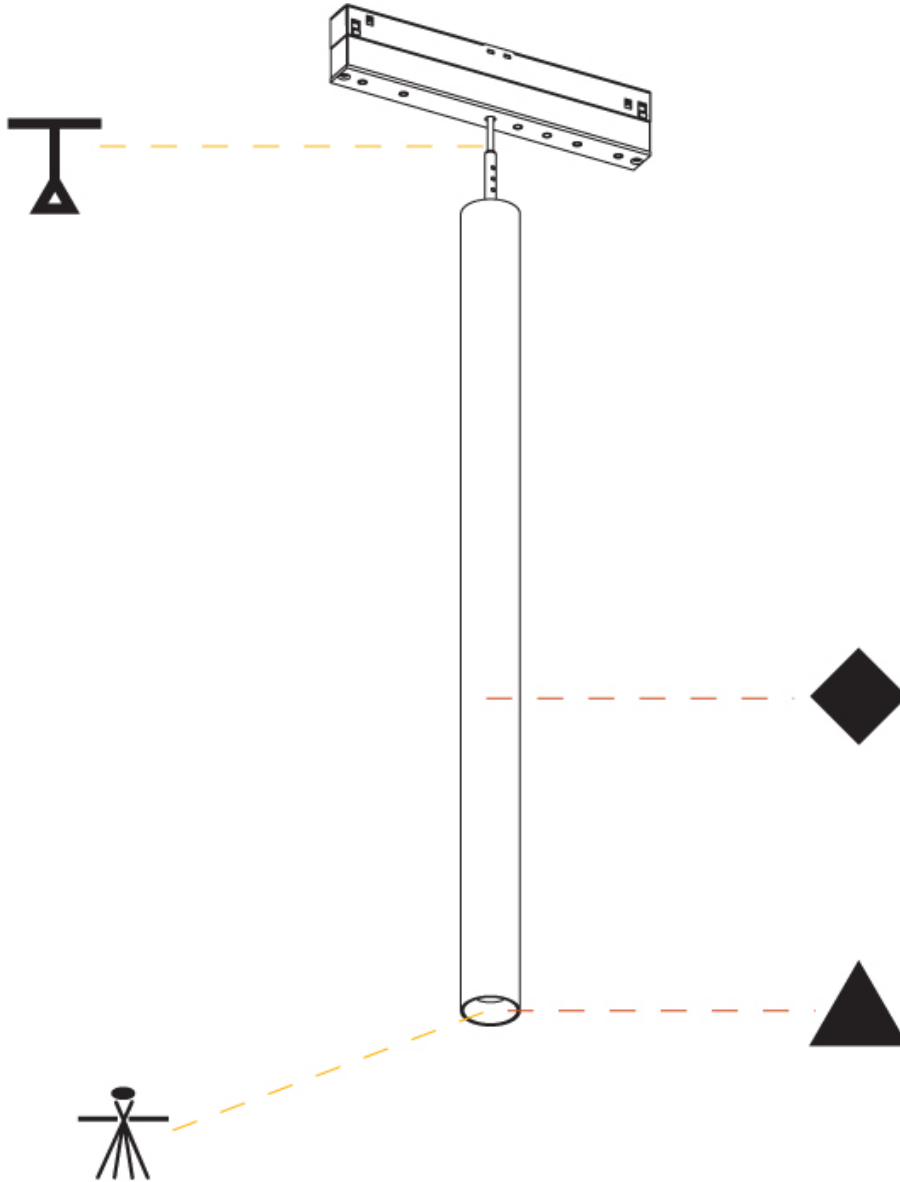

HANGOVER PLUG STANDARD (TRACK INSERT)

TRACK

A3T119-

PROJECT _____

TYPE _____

SPECIFIER _____

QUANTITY _____

DATE _____

A