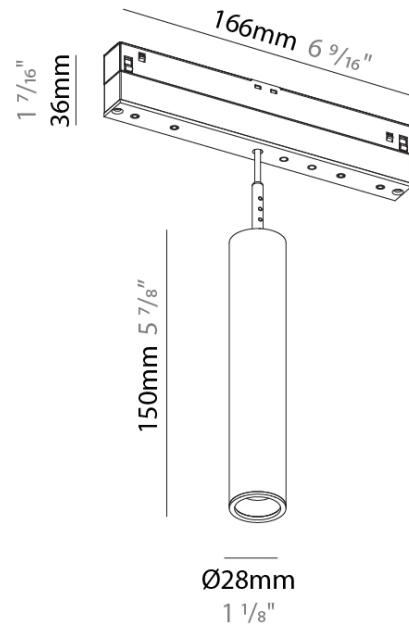

GENERAL
Series: Clicktrack
Subseries: Hangover Plug Standard (Track Insert)
Partner: Prolicht
Division: Architectural
Installation: Track
Product Type: Pendant
Mounting Location: Ceiling
Light Distribution: Downlight

PHYSICAL
Aperture Sizes - Downlights: 1"
Shape: Cylinder
Diameter (mm): 28
Diameter (in): 1 1/8
Length (mm): 166
Length (in): 6 9/16
Height (mm): 150
Height (in): 5 7/8
Max. Overall Height (mm): 2150
Max. Overall Height (in): 84 5/8
Weight (kg): 0.2
Weight (lbs): 0.44
Diffuser: Shine Ring 1-6
Fixture Finish: SSR / BKV / CWI / CRY / HAB / UFT / ITA / RUA / FTG / MYG / LOD / PUS / FRO / FUP / KIA / POP / BLS / SPG / MEY / GOH / CHC / COM / ABZ / JAG / OBR / MOS / ROR
Fixture Material: Aluminum
Cable Details: 2000mm or 4000mm Cable - Black

ELECTRICAL
Lamp Type: LED (Zhaga Standard)
Input Wattage (W): 6.4
Total Output Wattage (W): 5.8
Dimming: Non-Dimmable
Driver Included: No
Driver Location: Remote
Driver Type: Constant Voltage - Universal
Driver Class: Class 2
Input Voltage (V): 48
Constant Current (MA): 500
Upon Request: 0-10Vdc dimming / DALI dimming

LED
Number of LEDs: 1
Color Temperature (°K): 2700 / 3000 / 4000
Max. Delivered Lumen (lm): 328 / 363 / 386
CRI: >90 CRI
Upon Request: ***3500K available in minimum quantities (larger quantities upon request)

OPTICAL
Optic°: 24 / 32 / 58

RATINGS AND CERTIFICATIONS
Certified By: Certified for North American Standards
IP rating: IP20