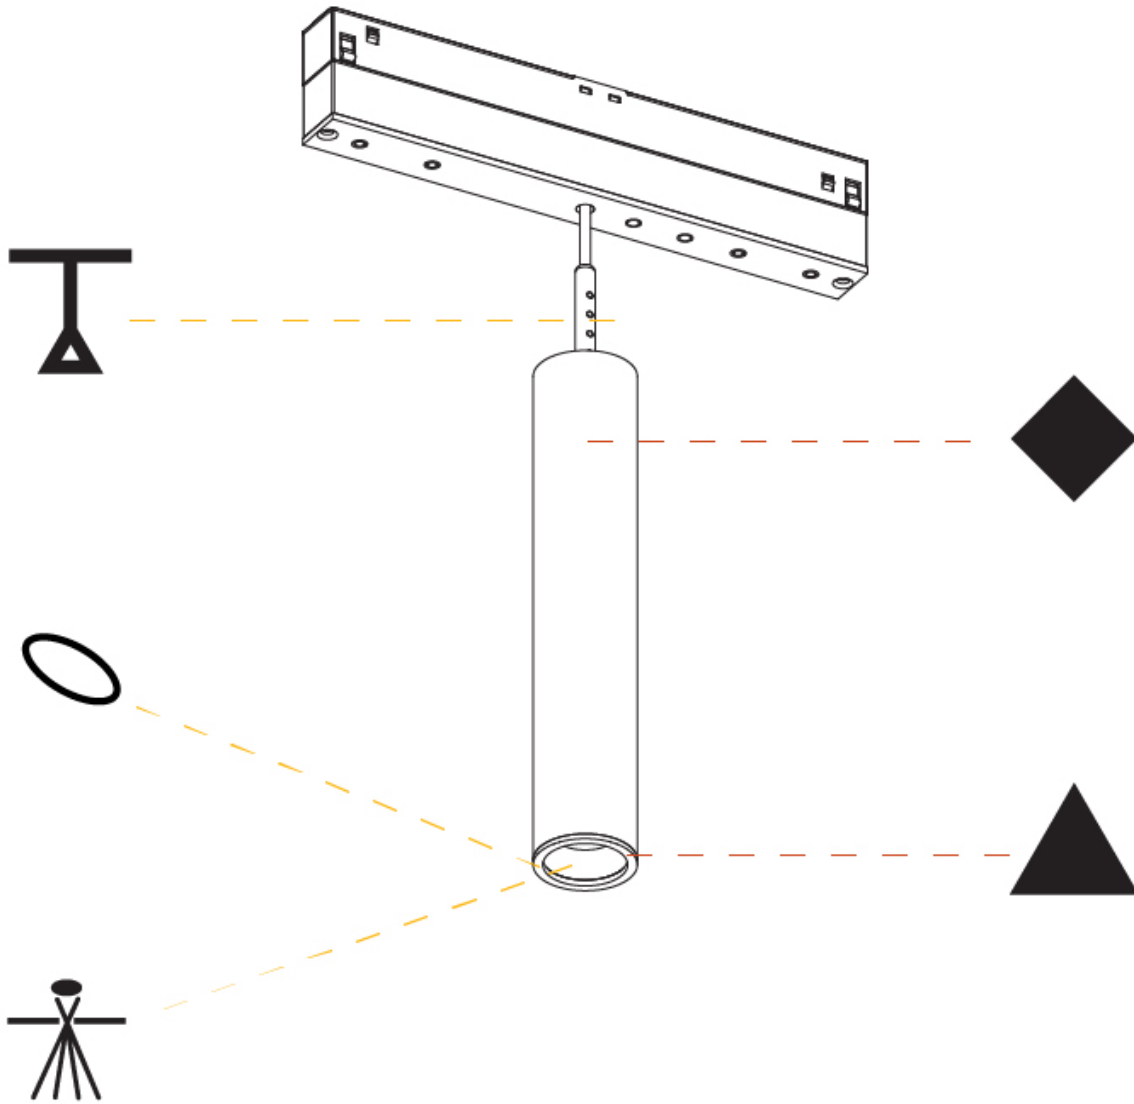

PHYSICAL
 Aperture Sizes - Downlights: 1"
 Shape: Cylinder
 Diameter (mm): 28
 Diameter (in): 1 1/8
 Length (mm): 166
 Length (in): 6 9/16
 Height (mm): 150
 Height (in): 5 7/8
 Max. Overall Height (mm): 2150
 Max. Overall Height (in): 84 5/8
 Weight (kg): 0.2
 Weight (lbs): 0.44
 Diffuser: Shine Ring 1-6
 Fixture Finish: SSR / BKV / CWI / CRY / HAB / UFT / ITA / RUA / FTG / MYG / LOD / PUS / FRO / FUP / KIA / POP / BLS / SPG / MEY / GOH / CHC / COM / ABZ / JAG / OBR / MOS / ROR
 Fixture Material: Aluminum
 Cable Details: 2000mm or 4000mm Cable - Black

OPTICAL
 Optic°: 24 / 32 / 58

RATINGS AND CERTIFICATIONS
 Certified By: Certified for North American Standards
 IP rating: IP20

HANGOVER PLUG STANDARD (TRACK INSERT)

TRACK

A3T120-

A

PROJECT _____

TYPE _____