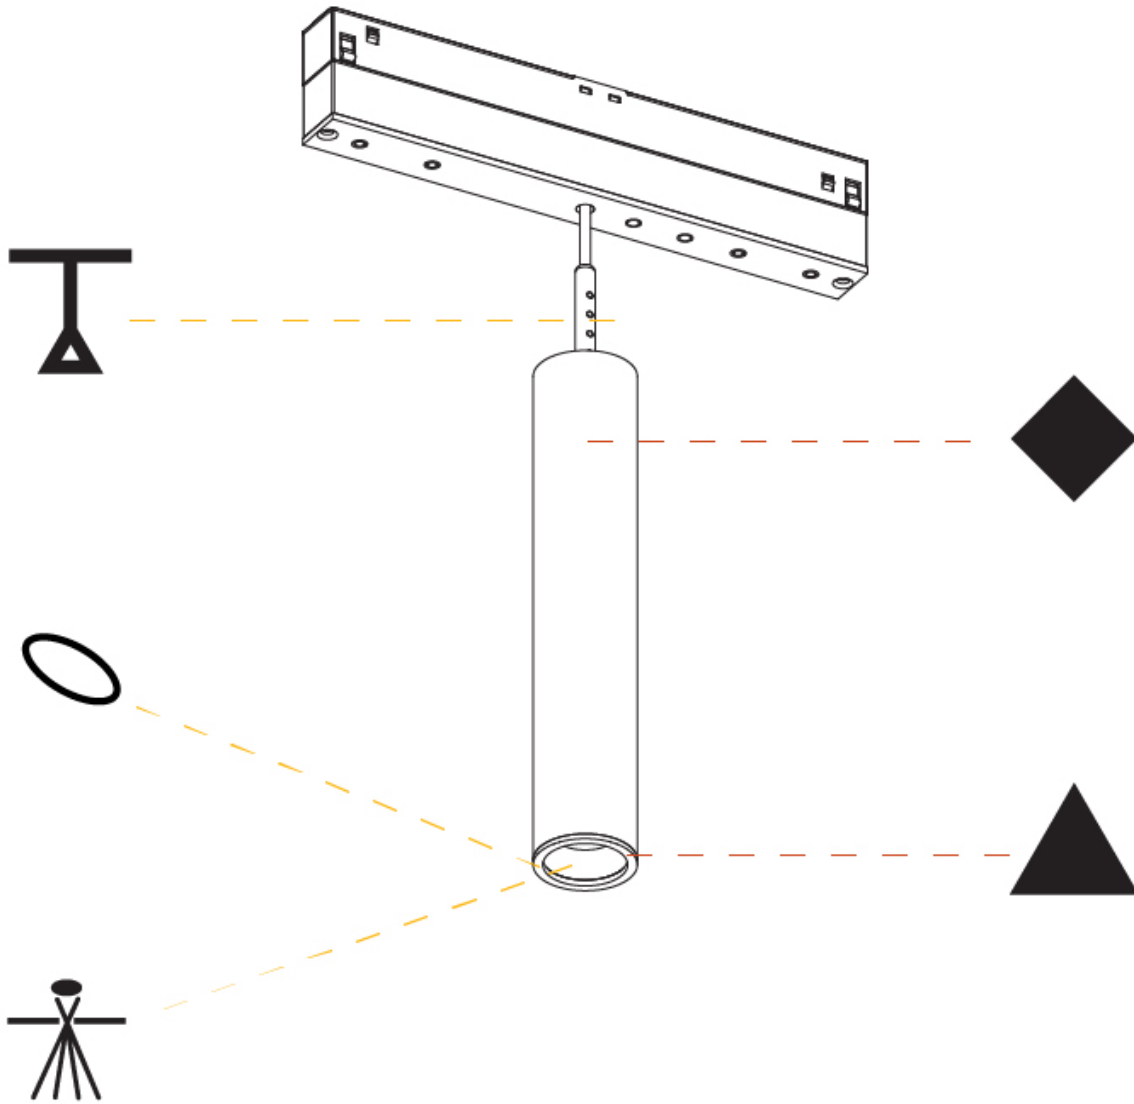

HANGOVER PLUG STANDARD (TRACK INSERT)

TRACK

A3T120-

A