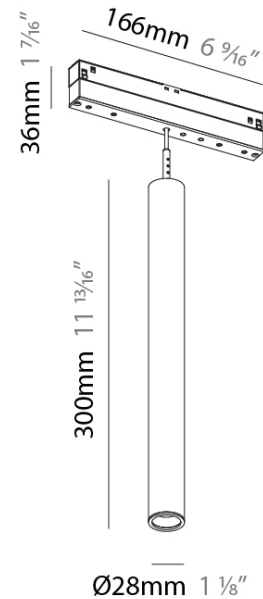

GENERAL
Series: Clicktrack
Subseries: Hangover Plug Standard (Track Insert)
Partner: Prolicht
Division: Architectural
Installation: Track
Product Type: Pendant
Mounting Location: Ceiling
Light Distribution: Downlight

PHYSICAL
Aperture Sizes - Downlights: 1"
Shape: Cylinder
Diameter (mm): 28
Diameter (in): 1 1/8
Height (mm): 300
Height (in): 11 13/16
Max. Overall Height (mm): 2300
Max. Overall Height (in): 90 3/16
Weight (kg): 0.32
Weight (lbs): 0.706
Diffuser: Shine Ring 1-6
Fixture Finish: SSR / BKV / CWI / CRY / HAB / UFT / ITA / RJA / FTG / MYG / LOD / PUS / FRO / FUP / KIA / POP / BLS / SPG / MEY / GOH / CHC / COM / ABZ / JAG / OBR / MOS / ROR
Fixture Material: Aluminum
Cable Details: 2000mm or 4000mm Cable - Black

ELECTRICAL
Lamp Type: LED (Zhaga Standard)
Input Wattage (W): 6.4
Total Output Wattage (W): 5.8
Dimming: Non-Dimmable
Driver Included: No
Driver Location: Remote
Driver Type: Constant Voltage - Universal
Driver Class: Class 2
Input Voltage (V): 120
Constant Current (MA): 500
Upon Request: 0-10Vdc dimming / DALI dimming

LED
Number of LEDs: 1
Color Temperature (°K): 2700 / 3000 / 4000
Max. Delivered Lumen (lm): 328 / 363 / 386
CRI: >90 CRI
Upon Request: ***3500K available in minimum quantities (larger quantities upon request)

OPTICAL
Optic°: 24 / 32 / 58

RATINGS AND CERTIFICATIONS
Certified By: Certified for North American Standards
IP rating: IP20