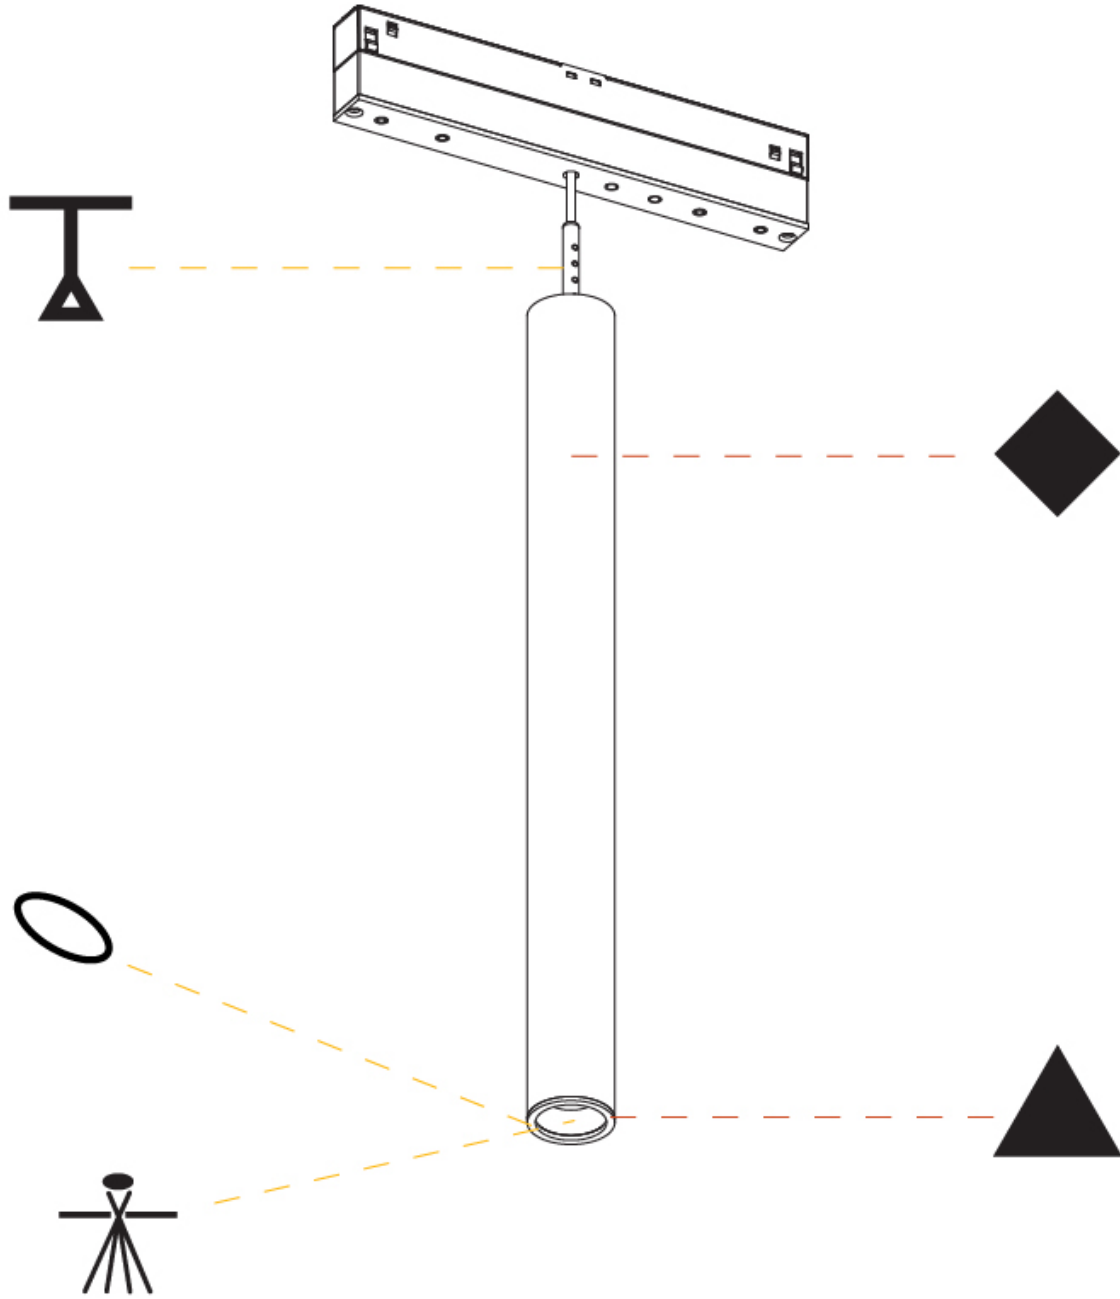

PHYSICAL
 Aperture Sizes - Downlights: 1"
 Shape: Cylinder
 Diameter (mm): 28
 Diameter (in): 1 1/8"
 Height (mm): 300
 Height (in): 11 13/16"
 Max. Overall Height (mm): 2300
 Max. Overall Height (in): 90 3/16"
 Weight (kg): 0.32
 Weight (lbs): 0.706
 Diffuser: Shine Ring 1-6
 Fixture Finish: SSR / BKV / CWI / CRY / HAB / UFT / ITA / RJA / FTG / MYG / LOD / PUS / FRO / FUP / KIA / POP / BLS / SPG / MEY / GOH / CHC / COM / ABZ / JAG / OBR / MOS / ROR
 Fixture Material: Aluminum
 Cable Details: 2000mm or 4000mm Cable - Black

OPTICAL
 Optic°: 24 / 32 / 58

RATINGS AND CERTIFICATIONS
 Certified By: Certified for North American Standards
 IP rating: IP20

HANGOVER PLUG STANDARD (TRACK INSERT)

TRACK

A3T121-

PROJECT _____

TYPE _____

SPECIFIER _____