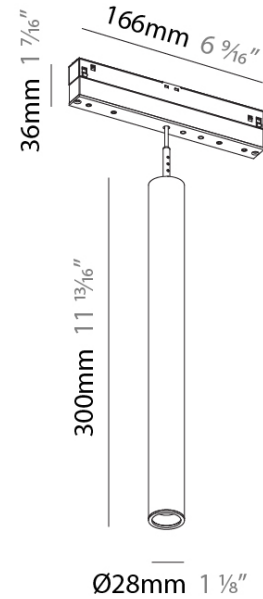

GENERAL
Series: Clicktrack
Subseries: Hangover Plug Standard (Track Insert)
Partner: Prolicht
Division: Architectural
Installation: Track
Product Type: Pendant
Mounting Location: Ceiling
Light Distribution: Downlight

PHYSICAL
Aperture Sizes - Downlights: 1"
Shape: Cylinder
Diameter (mm): 28
Diameter (in): 1 1/8"
Height (mm): 300
Height (in): 11 13/16"
Max. Overall Height (mm): 2300
Max. Overall Height (in): 90 3/16"
Weight (kg): 0.32
Weight (lbs): 0.706
Diffuser: Shine Ring 1-6
Fixture Finish: SSR / BKV / CWI / CRY / HAB / UFT / ITA / RJA / FTG / MYG / LOD / PUS / FRO / FUP / KIA / POP / BLS / SPG / MEY / GOH / CHC / COM / ABZ / JAG / OBR / MOS / ROR
Fixture Material: Aluminum
Cable Details: 2000mm or 4000mm Cable - Black

ELECTRICAL
Lamp Type: LED (Zhaga Standard)
Input Wattage (W): 6.4
Total Output Wattage (W): 5.8
Dimming: Non-Dimmable
Driver Included: No
Driver Location: Remote
Driver Type: Constant Voltage - Universal
Driver Class: Class 2
Input Voltage (V): 120
Constant Current (MA): 500
Upon Request: 0-10Vdc dimming / DALI dimming

LED
Number of LEDs: 1
Color Temperature (°K): 2700 / 3000 / 4000
Max. Delivered Lumen (lm): 328 / 363 / 386
CRI: >90 CRI
Upon Request: ***3500K available in minimum quantities (larger quantities upon request)

OPTICAL
Optic°: 24 / 32 / 58

RATINGS AND CERTIFICATIONS
Certified By: Certified for North American Standards
IP rating: IP20