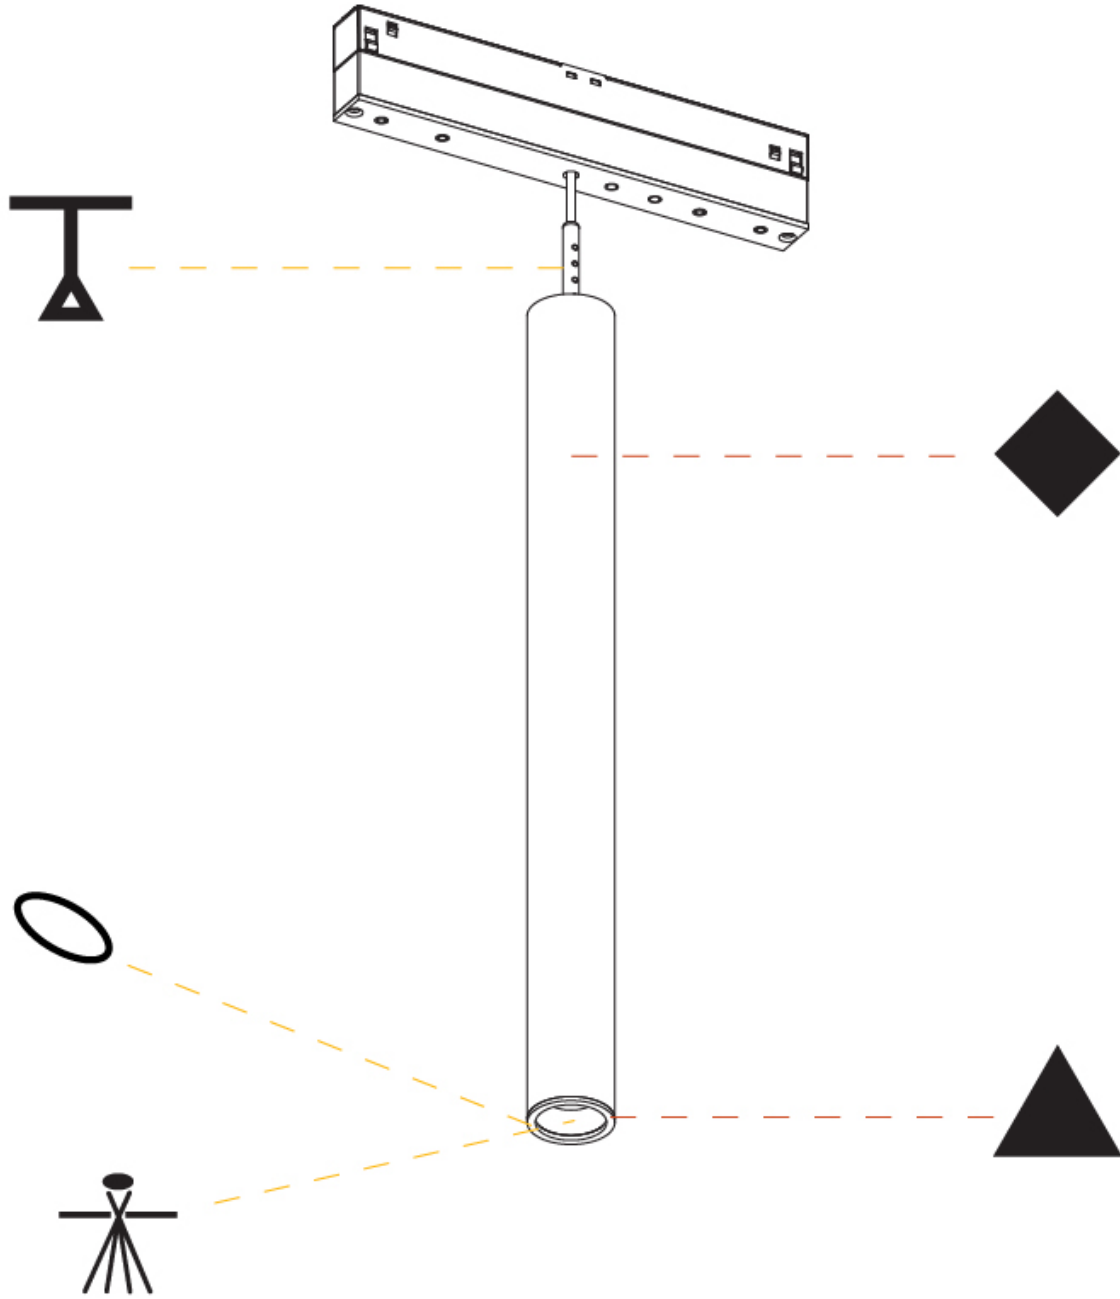

PHYSICAL
 Aperture Sizes - Downlights: 1"
 Shape: Cylinder
 Diameter (mm): 28
 Diameter (in): 1 1/8
 Height (mm): 300
 Height (in): 11 13/16
 Max. Overall Height (mm): 2300
 Max. Overall Height (in): 90 3/16
 Weight (kg): 0.32
 Weight (lbs): 0.706
 Diffuser: Shine Ring 1-6
 Fixture Finish: SSR / BKV / CWI / CRY / HAB / UFT / ITA / RJA / FTG / MYG / LOD / PUS / FRO / FUP / KIA / POP / BLS / SPG / MEY / GOH / CHC / COM / ABZ / JAG / OBR / MOS / ROR
 Fixture Material: Aluminum
 Cable Details: 2000mm or 4000mm Cable - Black

OPTICAL
 Optic°: 24 / 32 / 58

RATINGS AND CERTIFICATIONS
 Certified By: Certified for North American Standards
 IP rating: IP20

HANGOVER PLUG STANDARD (TRACK INSERT)

TRACK

A3T121-

A

ZANEEN®

HANGOVER PLUG STANDARD (TRACK INSERT)