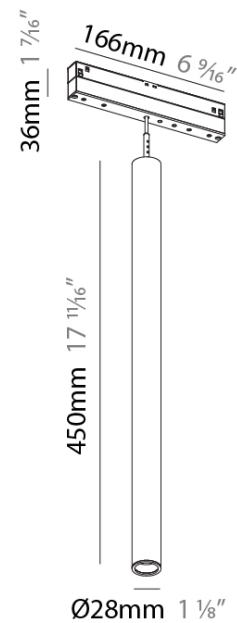

GENERAL
Series: Clicktrack
Subseries: Hangover Plug Standard (Track Insert)
Partner: Prolicht
Division: Architectural
Installation: Track
Product Type: Pendant
Mounting Location: Ceiling
Light Distribution: Downlight

PHYSICAL
Aperture Sizes - Downlights: 1"
Shape: Cylinder
Diameter (mm): 28
Diameter (in): 1 1/8
Height (mm): 450
Height (in): 17 11/16
Max. Overall Height (mm): 2450
Max. Overall Height (in): 96 7/16
Weight (kg): 0.32
Weight (lbs): 0.706
Diffuser: Shine Ring 1-6
Fixture Finish: SSR / BKV / CWI / CRY / HAB / UFT / ITA / RJA / FTG / MYG / LOD / PUS / FRO / FUP / KIA / POP / BLS / SPG / MEY / GOH / CHC / COM / ABZ / JAG / OBR / MOS / ROR
Fixture Material: Aluminum
Cable Details: 2000mm or 4000mm Cable - Black

ELECTRICAL
Lamp Type: LED (Zhaga Standard)
Input Wattage (W): 6.4
Total Output Wattage (W): 5.8
Dimming: Non-Dimmable
Driver Included: No
Driver Location: Remote
Driver Type: Constant Voltage - Universal
Driver Class: Class 2
Input Voltage (V): 120
Constant Current (MA): 500
Upon Request: 0-10Vdc dimming / DALI dimming

LED
Number of LEDs: 1
Color Temperature (°K): 2700 / 3000 / 4000
Max. Delivered Lumen (lm): 328 / 363 / 386
CRI: >90 CRI
Upon Request: ***3500K available in minimum quantities (larger quantities upon request)

OPTICAL
Optic°: 24 / 32 / 58

RATINGS AND CERTIFICATIONS
Certified By: Certified for North American Standards
IP rating: IP20