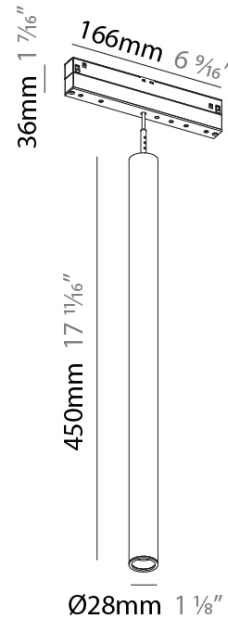

GENERAL
Series: Clicktrack
Subseries: Hangover Plug Standard (Track Insert)
Partner: Prolicht
Division: Architectural
Installation: Track
Product Type: Pendant
Mounting Location: Ceiling
Light Distribution: Downlight

PHYSICAL
Aperture Sizes - Downlights: 1"
Shape: Cylinder
Diameter (mm): 28
Diameter (in): 1 1/8
Height (mm): 450
Height (in): 17 11/16
Max. Overall Height (mm): 2450
Max. Overall Height (in): 96 7/16
Weight (kg): 0.32
Weight (lbs): 0.706
Diffuser: Shine Ring 1-6
Fixture Finish: SSR / BKV / CWI / CRY / HAB / UFT / ITA / RJA / FTG / MYG / LOD / PUS / FRO / FUP / KIA / POP / BLS / SPG / MEY / GOH / CHC / COM / ABZ / JAG / OBR / MOS / ROR
Fixture Material: Aluminum
Cable Details: 2000mm or 4000mm Cable - Black

ELECTRICAL
Lamp Type: LED (Zhaga Standard)
Input Wattage (W): 6.4
Total Output Wattage (W): 5.8
Dimming: Non-Dimmable
Driver Included: No
Driver Location: Remote
Driver Type: Constant Voltage - Universal
Driver Class: Class 2
Input Voltage (V): 120
Constant Current (MA): 500
Upon Request: 0-10Vdc dimming / DALI dimming

LED
Number of LEDs: 1
Color Temperature (°K): 2700 / 3000 / 4000
Max. Delivered Lumen (lm): 328 / 363 / 386
CRI: >90 CRI
Upon Request: ***3500K available in minimum quantities (larger quantities upon request)

OPTICAL
Optic°: 24 / 32 / 58

RATINGS AND CERTIFICATIONS
Certified By: Certified for North American Standards
IP rating: IP20