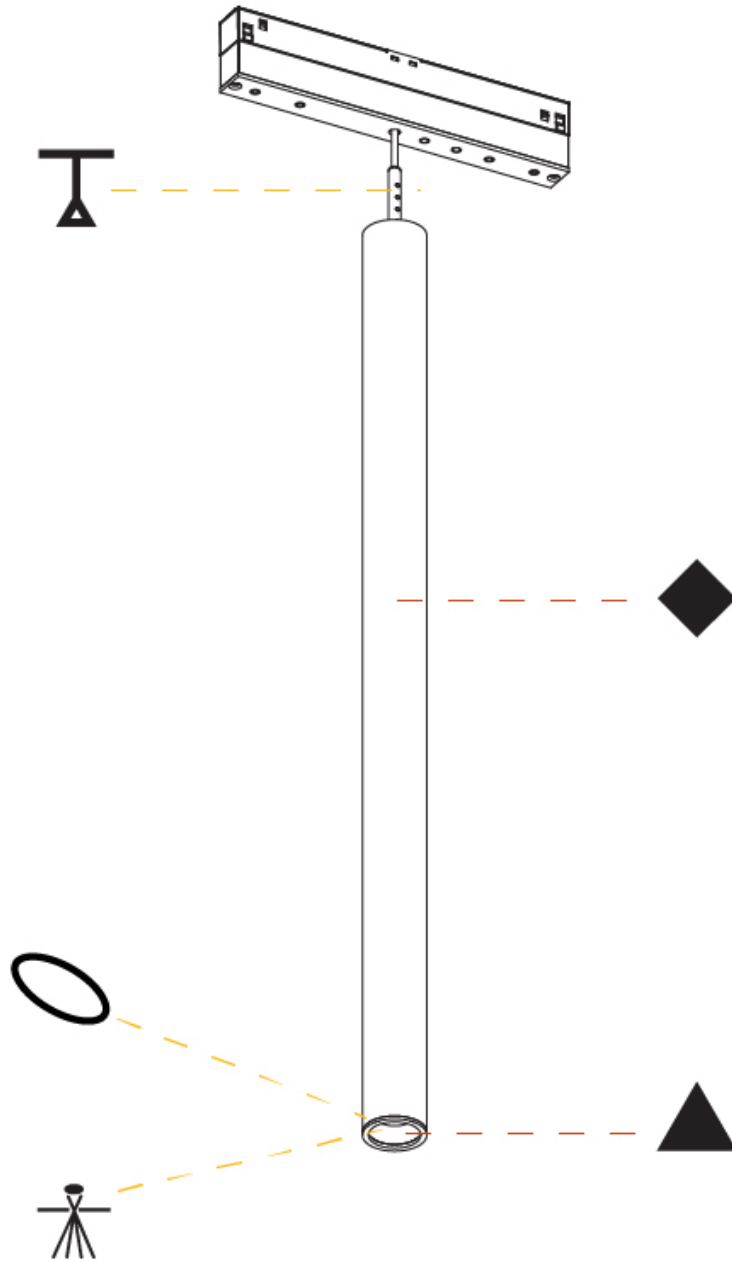

**PHYSICAL**  
 Aperture Sizes - Downlights: 1"  
 Shape: Cylinder  
 Diameter (mm): 28  
 Diameter (in): 1 1/8  
 Height (mm): 450  
 Height (in): 17 11/16  
 Max. Overall Height (mm): 2450  
 Max. Overall Height (in): 96 7/16  
 Weight (kg): 0.32  
 Weight (lbs): 0.706  
 Diffuser: Shine Ring 1-6  
 Fixture Finish: SSR / BKV / CWI / CRY / HAB / UFT / ITA / RJA / FTG / MYG / LOD / PUS / FRO / FUP / KIA / POP / BLS / SPG / MEY / GOH / CHC / COM / ABZ / JAG / OBR / MOS / ROR  
 Fixture Material: Aluminum  
 Cable Details: 2000mm or 4000mm Cable - Black

## HANGOVER PLUG STANDARD (TRACK INSERT)

TRACK

A3T122-

PROJECT \_\_\_\_\_

TYPE \_\_\_\_\_

SPECIFIER \_\_\_\_\_

QUANTITY \_\_\_\_\_

DATE \_\_\_\_\_