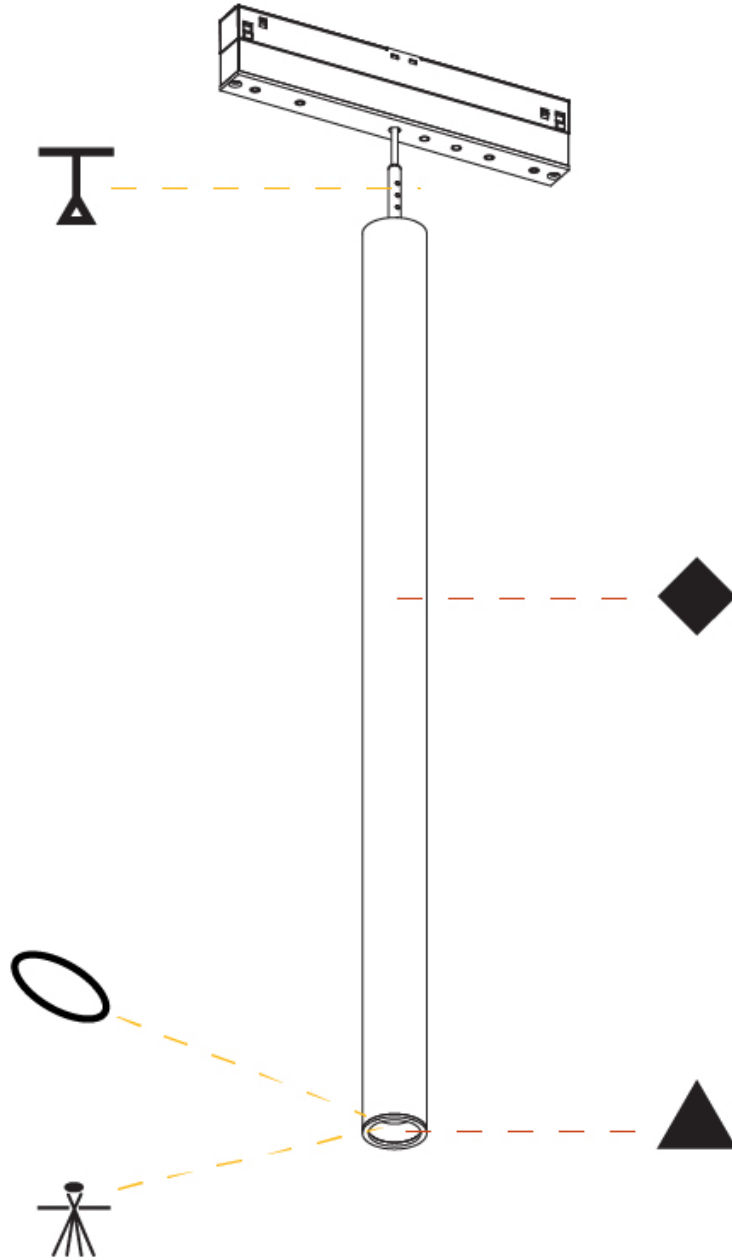

HANGOVER PLUG STANDARD (TRACK INSERT)

TRACK

A3T122-

PROJECT _____

TYPE _____

SPECIFIER _____

QUANTITY _____

DATE _____

A