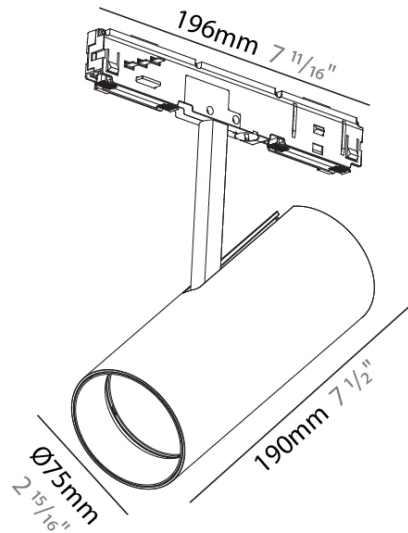

1. To build a product code in our configurator select the specify button on the base model # product page
2. To build a manual product code on this datasheet choose from the options listed below in blue font and add the suffix to the base model #

GENERAL

Series: Imagine
Subseries: Imagine Plus
Partner: Prolicht
Division: Architectural
Installation: Track
Product Type: Spots
Mounting Location: Ceiling
Light Distribution: Adjustable

PHYSICAL

Aperture Sizes - Downlights: 2"
Shape: Cylinder
Diameter (mm): 75
Diameter (in): 2 15/16
Height (mm): 204
Height (in): 8 1/16
Weight (kg): 0.768
Fixture Finish: SSR / BKV / CWI / CRY / HAB / UFT / ITA / RUA / FTG / MYG / LOD / PUS / FRO / FUP / KIA / POP / BLS / SPG / MEY / GOH / CHC / COM / ABZ / JAG / OBR / MOS / ROR
Fixture Material: Aluminum Die Cast

ELECTRICAL

Lamp Type: LED (Zhaga Standard)
Input Wattage (W): 20
Total Output Wattage (W): 18.2
Dimming: Non-Dimmable
Driver Included: Yes
Driver Location: Integrated
Driver Type: Constant Current - Universal
Driver Class: Class 2
Input Voltage (V): 120 - 277
Constant Current (MA): 500

LED

Number of LEDs: 1
Color Temperature (°K): 2700 / 3000 / 3500 / 4000
Max. Delivered Lumen (lm): 1420 / 1450 / 1519 / 1550
CRI: >90 CRI
Lamp Life (hrs): 50000

OPTICAL

Beam Angle: 8 / 9
Adjustability: Rotational 350°; Tilt 90°

RATINGS AND CERTIFICATIONS

Certified By: Certified for North American Standards
IP rating: IP20