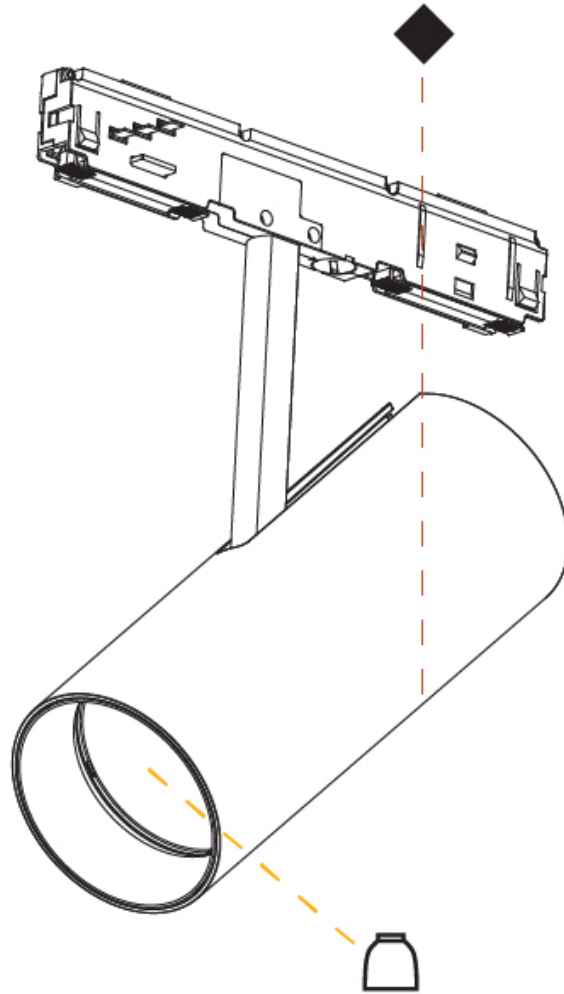

A3T123-

PROJECT

TYPE

SPECIFIER

QUANTITY

DATE

A