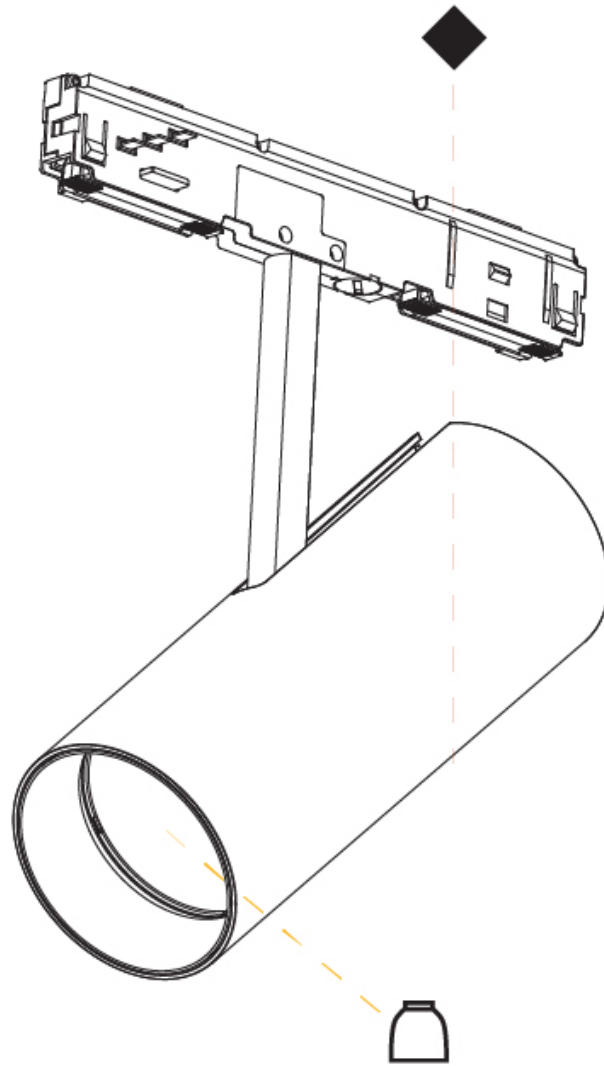

A3T124-

PROJECT

TYPE

SPECIFIER

QUANTITY

DATE

A