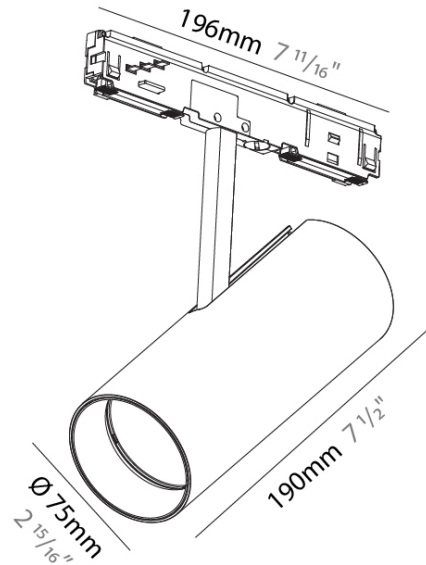

1. To build a product code in our configurator select the specify button on the base model # product page
2. To build a manual product code on this datasheet choose from the options listed below in blue font and add the suffix to the base model #

GENERAL
Series: Imagine
Subseries: Imagine Plus
Partner: Prolicht
Division: Architectural
Installation: Track
Product Type: Spots
Mounting Location: Ceiling
Light Distribution: Adjustable

PHYSICAL
Aperture Sizes - Downlights: 2"
Shape: Cylinder
Diameter (mm): 75
Diameter (in): 2 15/16
Height (mm): 204
Height (in): 8 1/16
Weight (kg): 0.768
Fixture Finish: SSR / BKV / CWI / CRY / HAB / UFT / ITA / RUA / FTG / MYG / LOD / PUS / FRO / FUP / KIA / POP / BLS / SPG / MEY / GOH / CHC / COM / ABZ / JAG / OBR / MOS / ROR
Fixture Material: Aluminum Die Cast

ELECTRICAL
Lamp Type: LED (Zhaga Standard)
Input Wattage (W): 13.2 / 16.5
Total Output Wattage (W): 12.1 / 14.7
Dimming: Non-Dimmable
Driver Included: Yes
Driver Location: Integrated
Driver Type: Constant Current - Universal
Driver Class: Class 2
Input Voltage (V): 120 - 277
Constant Current (MA): 350

LED
Color Temperature (°K): 2700 / 3000 / 4000
Max. Delivered Lumen (lm): 890 / 990 / 1100
CRI: >90 CRI
Lamp Life (hrs): 50000

OPTICAL
Reflector: 20 / 25 / 40
Adjustability: Rotational 350°; Tilt 90°

RATINGS AND CERTIFICATIONS
Certified By: Certified for North American Standards
IP rating: IP20