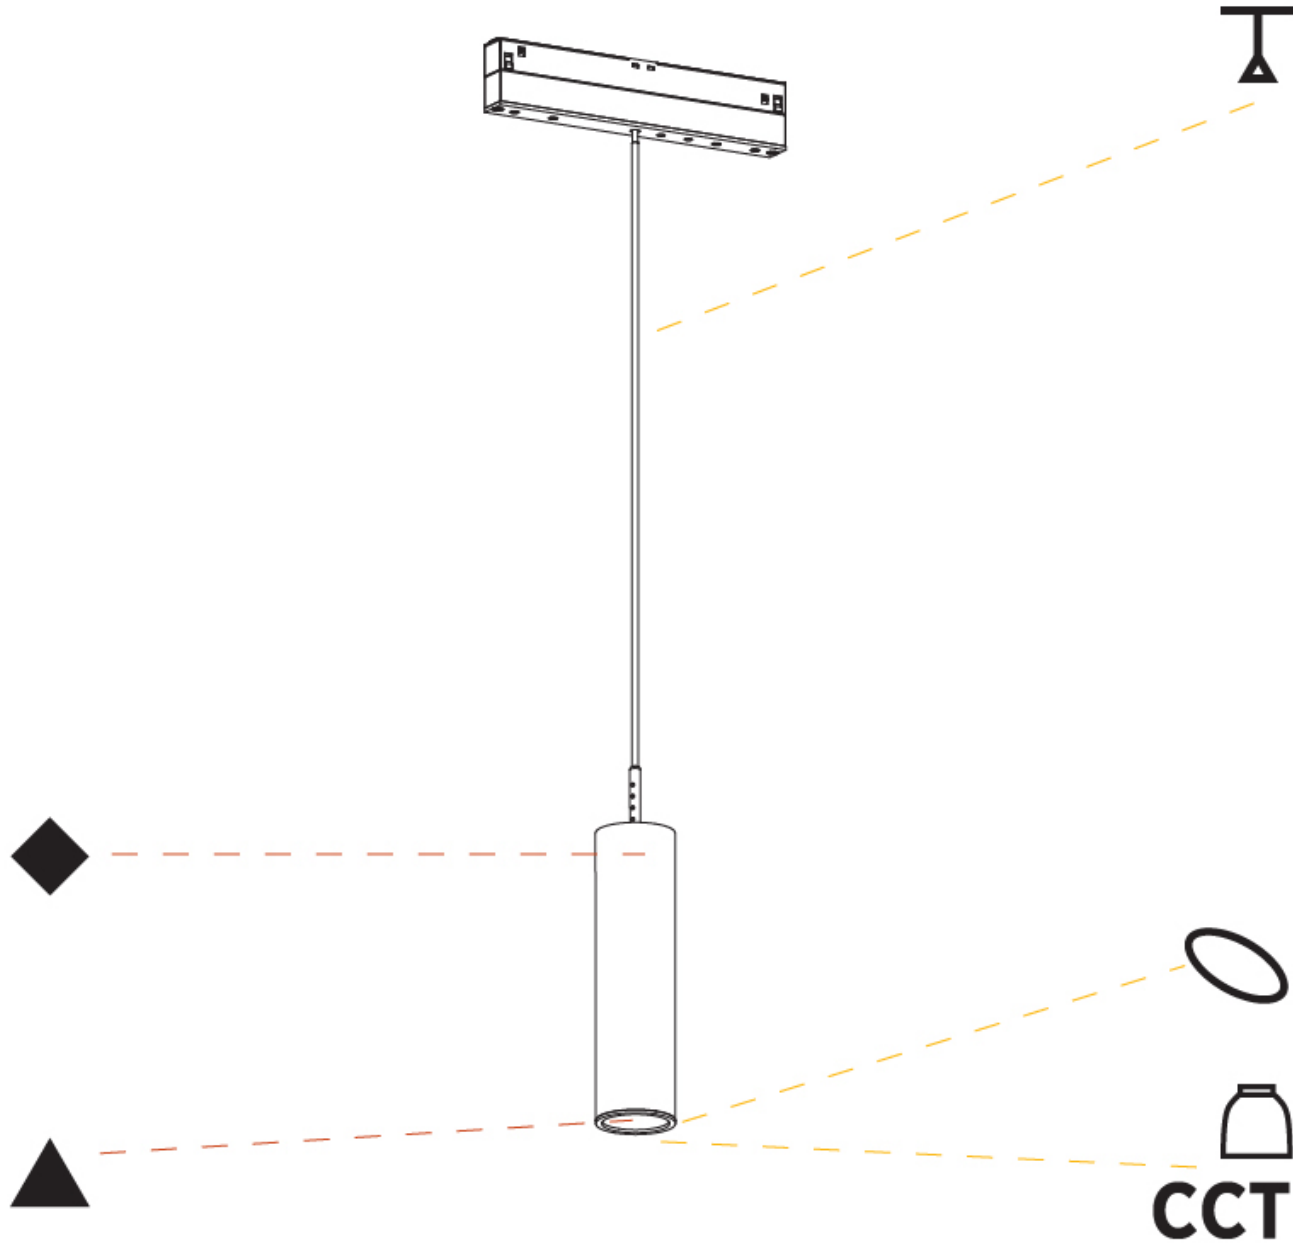

## HANGOVER PLUG 40 TRACK

A3T132-

PROJECT	_____
TYPE	_____
SPECIFIER	_____
QUANTITY	_____
DATE	_____

## HANGOVER PLUG 40 TRACK