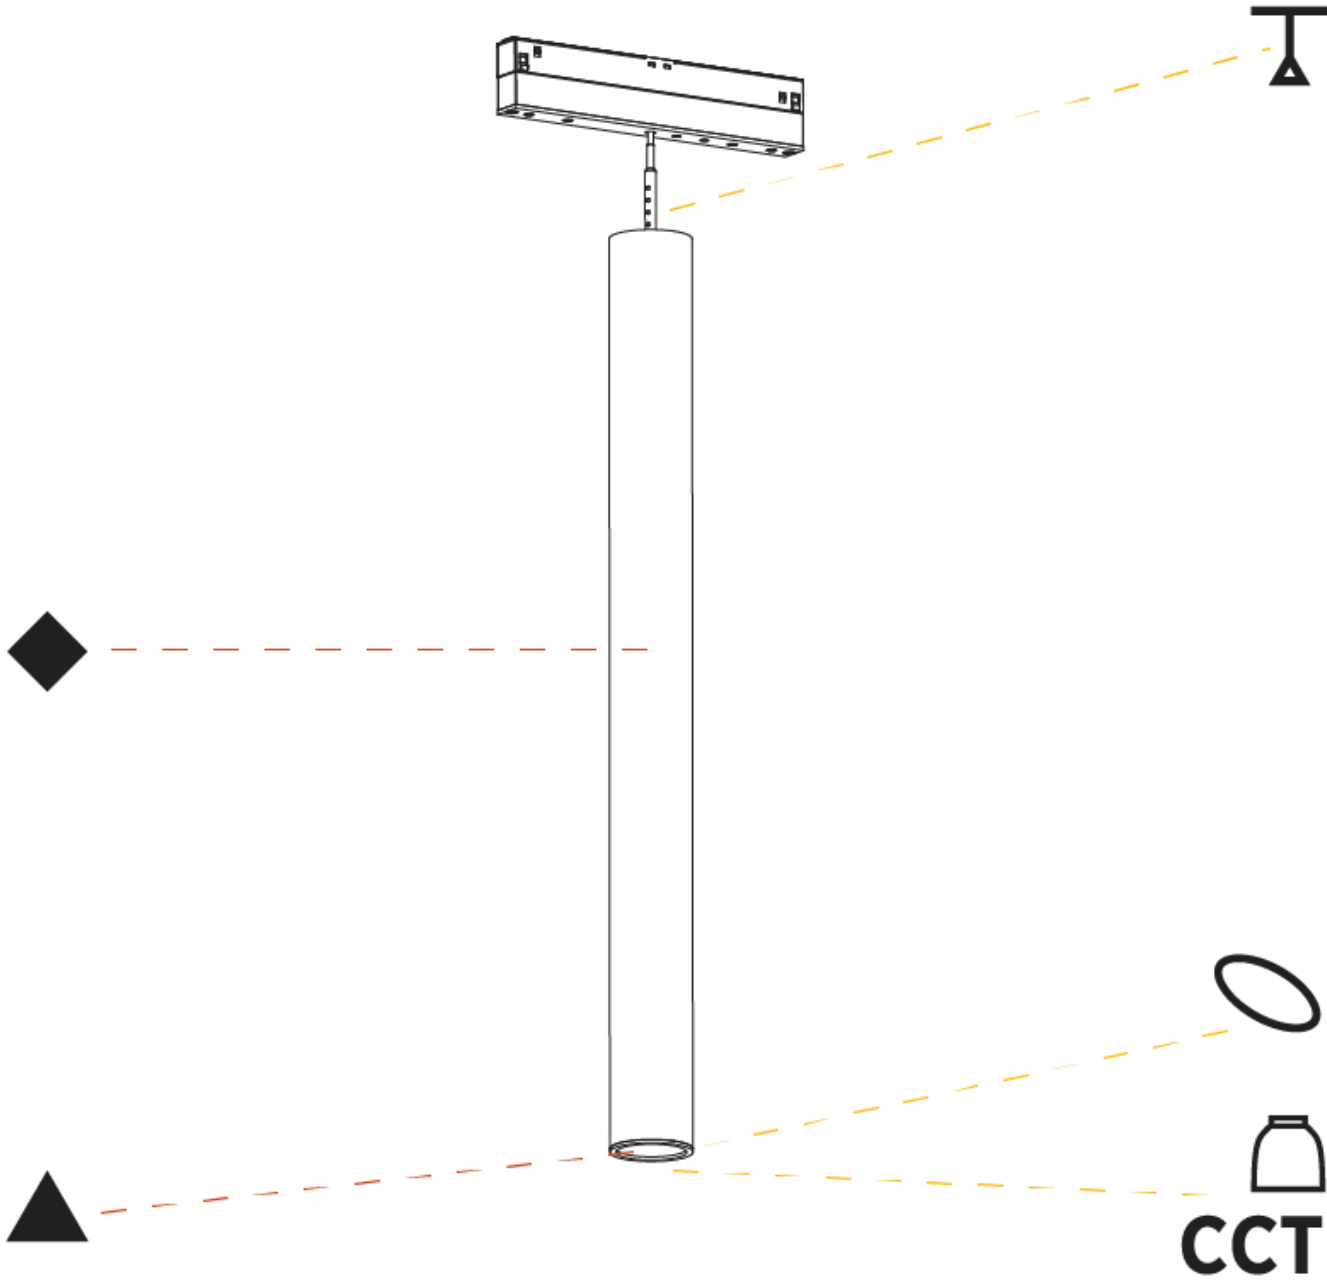

HANGOVER PLUG 40 TRACK

A3T134-

PROJECT

TYPE

SPECIFIER

QUANTITY

DATE

ZANEEN®

HANGOVER PLUG 40 TRACK

COLOR FINISH CHART

PROJECT _____

TYPE _____

SPECIFIER _____

QUANTITY _____

DATE _____

FIXTURE Finish