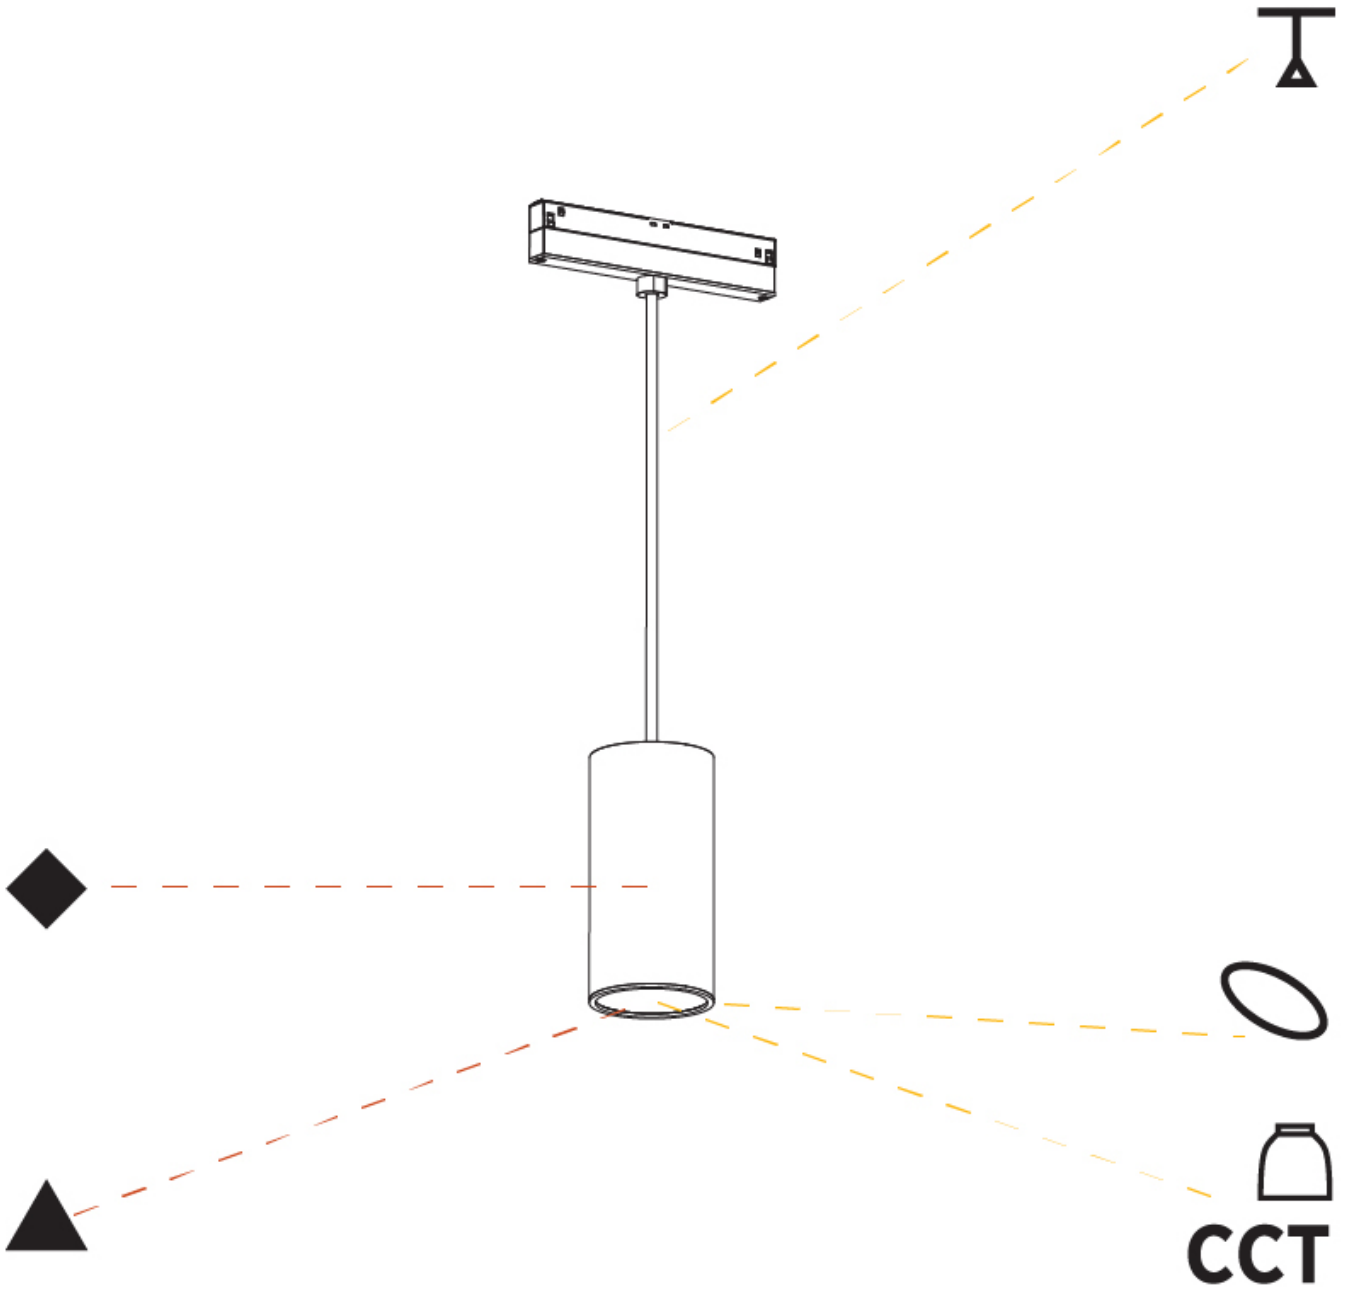

HANGOVER 75 TRACK

A3T135-

PROJECT

TYPE

SPECIFIER

QUANTITY

DATE

A