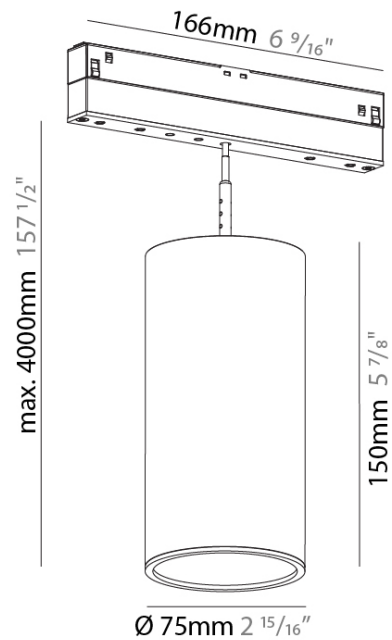

GENERAL

Series: Hangover
Subseries: Hangover Plug 75
Partner: Prolicht
Division: Architectural
Installation: Track
Product Type: Downlight
Mounting Location: Ceiling
Light Distribution: Downlight

PHYSICAL

Aperture Sizes - Downlights: 2"
Shape: Cylinder
Diameter (mm): 75
Diameter (in): 2 15/16
Height (mm): 150
Height (in): 5 7/8
Max. Overall Height (mm): 2150
Max. Overall Height (in): 84 5/8
Weight (kg): 0.433
Weight (lbs): 0.955
Diffuser: Shine Ring 1-6
Fixture Finish: SSR / BKV / CWI / CRY / HAB / UFT / ITA / RUA / FTG / MYG / LOD / PUS / FRO / FUP / KIA / POP / BLS / SPG / MEY / GOH / CHC / COM / ABZ / JAG / OBR / MOS / ROR
Fixture Material: Aluminum
Cable Details: 2000mm or 6000mm Cable - Options: White / Black / Orange / Red

ELECTRICAL

Lamp Type: LED (Zhaga Standard)
Input Wattage (W): 6
Total Output Wattage (W): 5.4
Dimming: Non-Dimmable
Driver Included: No
Driver Location: Remote
Driver Type: Constant Voltage - Universal
Driver Class: Class 2
Input Voltage (V): 48
Constant Current (MA): 500
Upon Request: 0-10Vdc dimming / DALI dimming

LED

Number of LEDs: 1
Color Temperature (°K): 2700 / 3000 / 4000
Max. Delivered Lumen (lm): 385 / 408 / 442
Nominal Lumen (lm): 455.22 / 482 / 522.17
CRI: >90 CRI

OPTICAL

Optic: 9 / 24 / 39

RATINGS AND CERTIFICATIONS

Certified By: Certified for North American Standards
IP rating: IP20