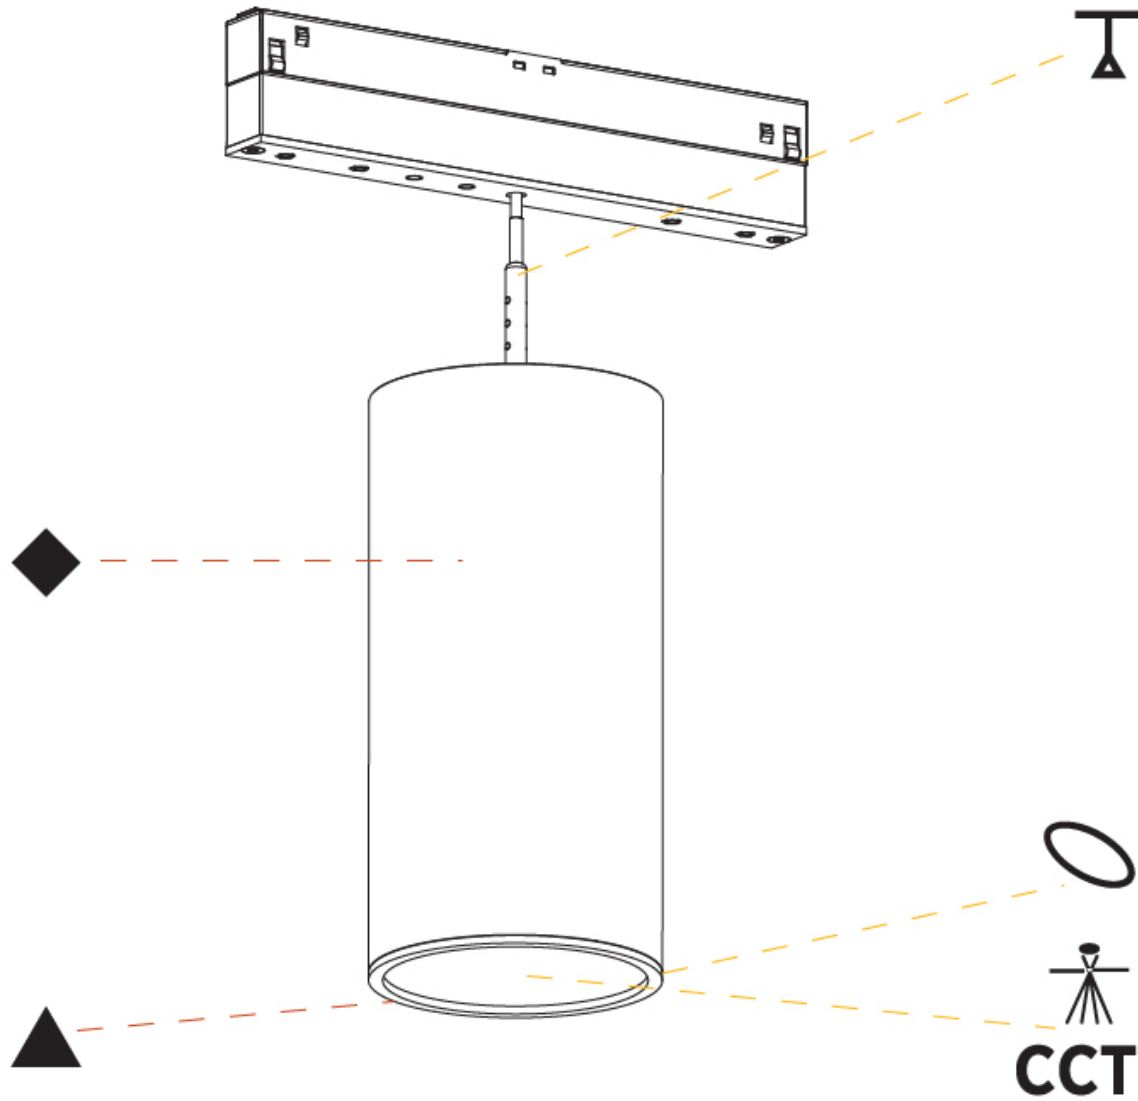

HANGOVER PLUG 75 TRACK

A3T139-

PROJECT	_____
TYPE	_____
SPECIFIER	_____
QUANTITY	_____
DATE	_____