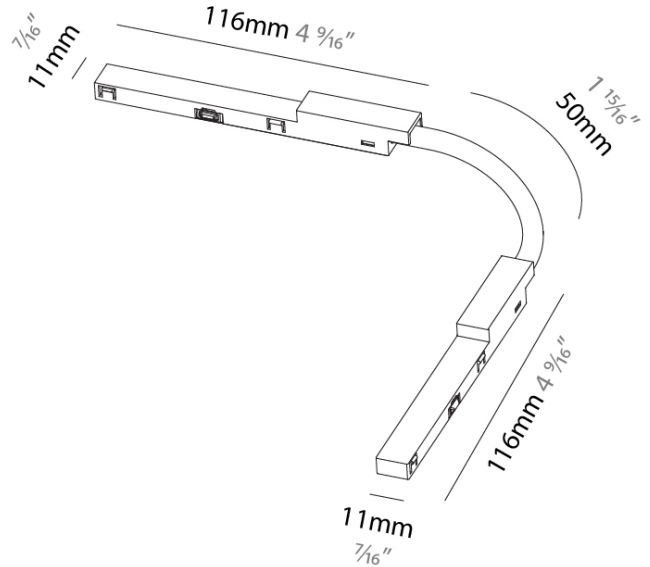

MINIMAL TRACK

A3T149-

base number   Finish
Options

PROJECT	_____
TYPE	_____
SPECIFIER	_____
QUANTITY	_____
DATE	_____

DESCRIPTION

Minimal Track / Code System - Flexible Connector- 108mm / 4 1/4" x 108mm / 4 1/4" - Black

1. To build a product code in our configurator select the specify button on the base model # product page
2. To build a manual product code on this datasheet choose from the options listed below in blue font and add the suffix to the base model #

GENERAL

Series: Minimal Track _____
Partner: Prolicht _____
Division: Architectural _____

PHYSICAL

Shape: Rectangle _____
Length (mm): 116 x 116 _____
Length (in): 4 9/16 _____
Width (mm): 11 _____
Width (in): 7/16 _____
Height (mm): 12 _____
Height (in): 1/2 _____
Fixture Finish: [BLK / WHI](#) _____
Fixture Material: Aluminum _____

RATINGS AND CERTIFICATIONS

Certified By: Certified for North American Standards _____
IP rating: IP20 _____