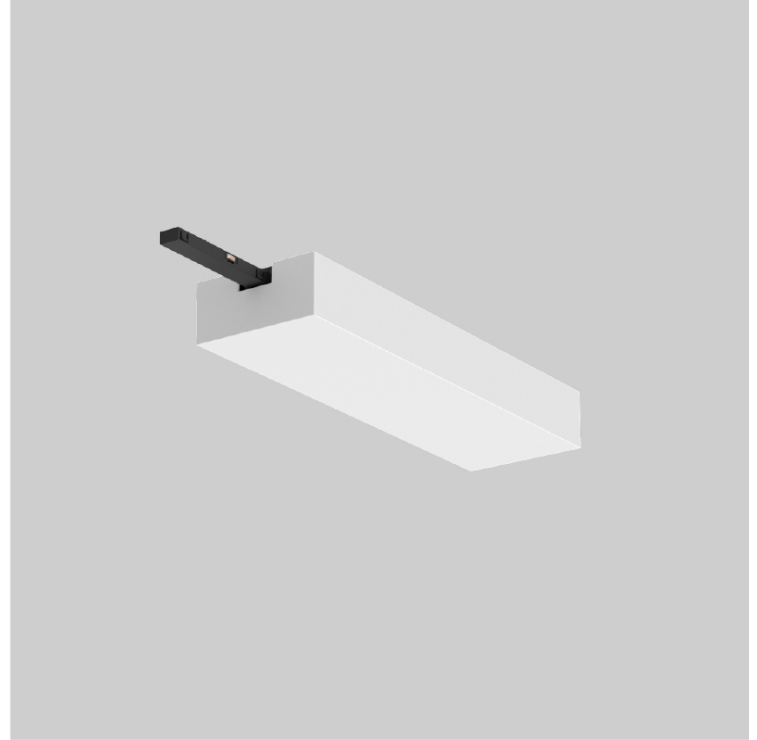

MINIMAL TRACK

A3T151-

base number

PROJECT

TYPE

SPECIFIER

QUANTITY

DATE

DESCRIPTION

Minimal Track - Driver Box for End Feed - 48Vdc - Max 96W - Non-dimming - 120/277Vac

1. To build a product code in our configurator select the specify button on the base model # product page
2. To build a manual product code on this datasheet choose from the options listed below in blue font and add the suffix to the base model #

GENERAL

Series: Minimal Track

Partner: Prolicht

Division: Architectural

PHYSICAL

Shape: Rectangle

Length (mm): 240

Length (in): 9 ⁷/₁₆

Width (mm): 70

Width (in): 2 ³/₄

Height (mm): 32

Height (in): 1 ¹/₄

Fixture Finish: SSR / BKV / CWI / CRY / HAB / UFT / ITA / RUA / FTG / MYG / LOD / PUS / FRO / FUP / KIA / POP / BLS / SPG / MEY / GOH / CHC / COM / ABZ / JAG / OBR / MOS / ROR

Fixture Material: Aluminum

ELECTRICAL

Lamp Type: LED (Zhaga Standard)

Total Output Wattage (W): 96

Dimming: Non-Dimmable

Driver Included: Yes

Driver Type: Constant Voltage - Universal

Driver Class: Class 2

Input Voltage (V): 120 - 277

Output Voltage (V): 48

RATINGS AND CERTIFICATIONS

Certified By: Certified for North American Standards

IP rating: IP20