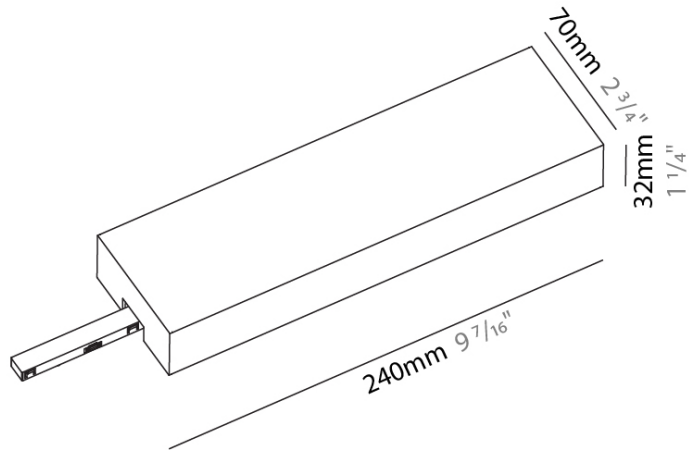

MINIMAL TRACK

A3T151-

base number

PROJECT

TYPE

SPECIFIER

QUANTITY

DATE

DESCRIPTION

Minimal Track - Driver Box for End Feed - 48Vdc - Max 96W - Non-dimming - 120/277Vac

1. To build a product code in our configurator select the specify button on the base model # product page
2. To build a manual product code on this datasheet choose from the options listed below in blue font and add the suffix to the base model #

GENERAL

Series: Minimal Track

Partner: Prolicht

Division: Architectural

PHYSICAL

Shape: Rectangle

Length (mm): 240

Length (in): 9 ⁷/₁₆

Width (mm): 70

Width (in): 2 ³/₄

Height (mm): 32

Height (in): 1 ¹/₄

Fixture Finish: SSR / BKV / CWI / CRY / HAB / UFT / ITA / RUA / FTG / MYG / LOD / PUS / FRO / FUP / KIA / POP / BLS / SPG / MEY / GOH / CHC / COM / ABZ / JAG / OBR / MOS / ROR

Fixture Material: Aluminum

ELECTRICAL

Lamp Type: LED (Zhaga Standard)

Total Output Wattage (W): 96

Dimming: Non-Dimmable

Driver Included: Yes

Driver Type: Constant Voltage - Universal

Driver Class: Class 2

Input Voltage (V): 120 - 277

Output Voltage (V): 48

RATINGS AND CERTIFICATIONS

Certified By: Certified for North American Standards

IP rating: IP20