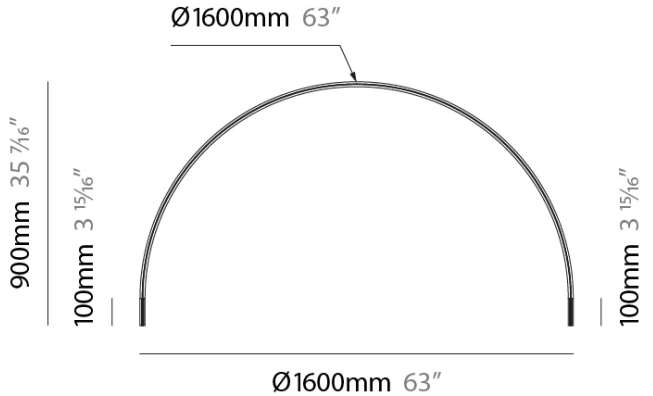

### A3T192-

base number                      Finishes                       
(Diamond)

PROJECT	_____
TYPE	_____
SPECIFIER	_____
QUANTITY	_____
DATE	_____

**DESCRIPTION**  
Minimal Track - Curved Track Ø=1600mm / 180°

**GENERAL**  
Series: Minimal Track \_\_\_\_\_  
Partner: Prolicht \_\_\_\_\_  
Division: Architectural \_\_\_\_\_  
Installation: Track \_\_\_\_\_  
Mounting Location: Ceiling \_\_\_\_\_

**PHYSICAL**  
Shape: Curves \_\_\_\_\_  
Diameter (mm): 1600 \_\_\_\_\_  
Diameter (in): 63 \_\_\_\_\_  
Length (mm): 1600 \_\_\_\_\_  
Length (in): 63 \_\_\_\_\_  
Width (mm): 900 \_\_\_\_\_  
Width (in): 35 7/16 \_\_\_\_\_  
Height (mm): 10 \_\_\_\_\_  
Height (in): 3/8 \_\_\_\_\_  
Weight (kg): 0.522 \_\_\_\_\_  
Weight (lbs): 0.082 \_\_\_\_\_