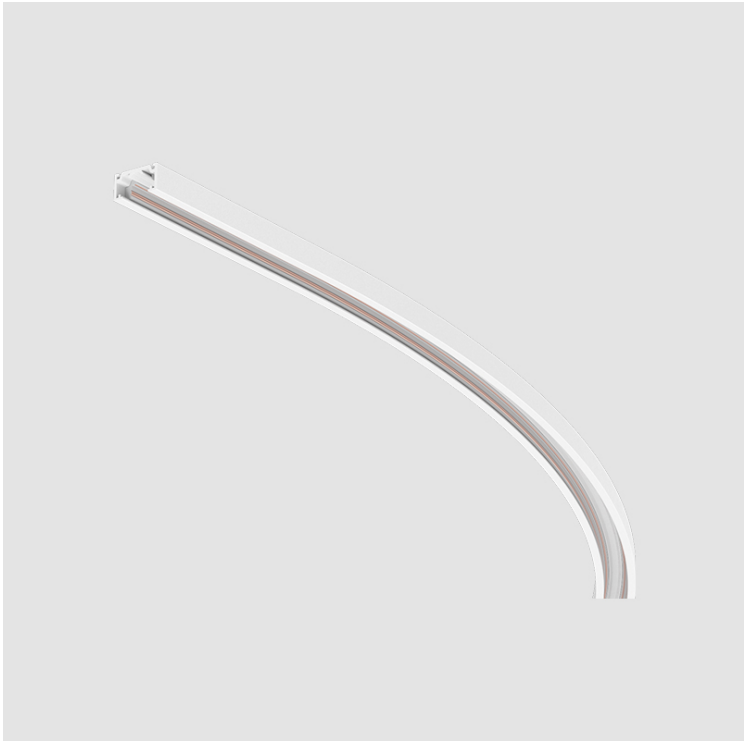

MINIMAL TRACK TRACK

A3T192-

base number   Finishes
(Diamond)

PROJECT	_____
TYPE	_____
SPECIFIER	_____
QUANTITY	_____
DATE	_____

DESCRIPTION
Minimal Track - Curved Track Ø=1600mm / 180°

1. To build a product code in our configurator select the specify button on the base model # product page
2. To build a manual product code on this datasheet choose from the options listed below in blue font and add the suffix to the base model #

GENERAL
Series: Minimal Track _____
Partner: Prolicht _____
Division: Architectural _____
Installation: Track _____
Mounting Location: Ceiling _____

PHYSICAL
Shape: Curves _____
Diameter (mm): 1600 _____
Diameter (in): 63 _____
Length (mm): 1600 _____
Length (in): 63 _____
Width (mm): 900 _____
Width (in): 35 7/16 _____
Height (mm): 10 _____
Height (in): 3/8 _____
Weight (kg): 0.522 _____
Weight (lbs): 0.082 _____

Fixture Finish: SSR / BKV / CWI / CRY / HAB / UFT / ITA / RUA / FTG / MYG / LOD / PUS / FRO / FUP / KIA / POP / BLS / SPG / MEY / GOH / CHC / COM / ABZ / JAG / OBR / MOS / ROR
Fixture Material: Aluminum _____

RATINGS AND CERTIFICATIONS
Certified By: Certified for North American Standards _____
IP rating: IP20 _____