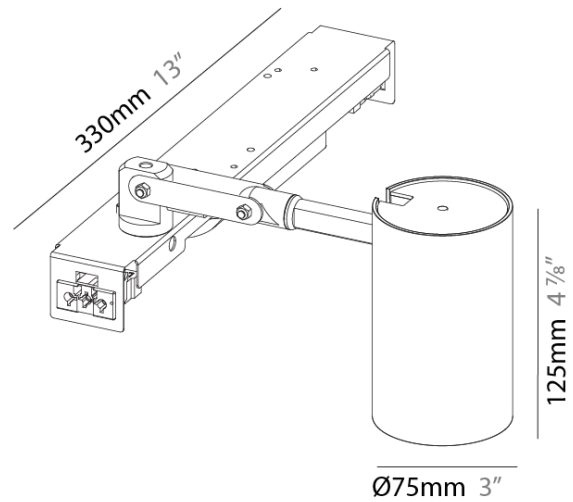

GENERAL
Series: Imagine
Subseries: Imagine 75
Partner: Prolicht
Division: Architectural
Light Distribution: Adjustable

PHYSICAL
Aperture Sizes - Downlights: 2"
Shape: Cylinder
Diameter (mm): 75
Diameter (in): 2 15/16
Length (mm): 330
Length (in): 13
Height (mm): 125
Height (in): 4 7/8
Weight (kg): 0.896
Weight (lbs): 1.975

Fixture Finish: SSR / BKV / CWI / CRY / HAB / UFT / ITA / RUA / FTG / MYG / LOD / PUS / FRO / FUP / KIA / POP / BLS / SPG / MEY / GOH / CHC / COM / ABZ / JAG / OBR / MOS / ROR
Fixture Material: Aluminum Die Cast

ELECTRICAL
Lamp Type: LED (Zhaga Standard)
Input Wattage (W): 27.6
Total Output Wattage (W): 26.4
Dimming: Tri-Mode (Non-Dimming and Phase Dimming (120Vac only) and 0-10V Dimming)
Driver Included: Yes
Driver Location: Integrated
Driver Type: Constant Current - Universal
Driver Class: Class 2
Input Voltage (V): 120 - 277
Constant Current (mA): 700

LED
Number of LEDs: 1
Color Temperature (°K): 2700 / 3000 / 3500 / 4000
Max. Delivered Lumen (lm): 1929 / 2007 / 2127 / 2170
Nominal Lumen (lm): 2909 / 3028 / 3208 / 3273
CRI: >90 CRI
Efficiency (%): 62
Lamp Life (hrs): 50000
Upon Request: Special Color Temperature Special Led

OPTICAL
Reflector: 16 / 32
Adjustability: Rotational 180°; Tilt 50°
Upon Request: Special Beam Angles

RATINGS AND CERTIFICATIONS
Certified By: Certified for North American Standards
IP rating: IP20