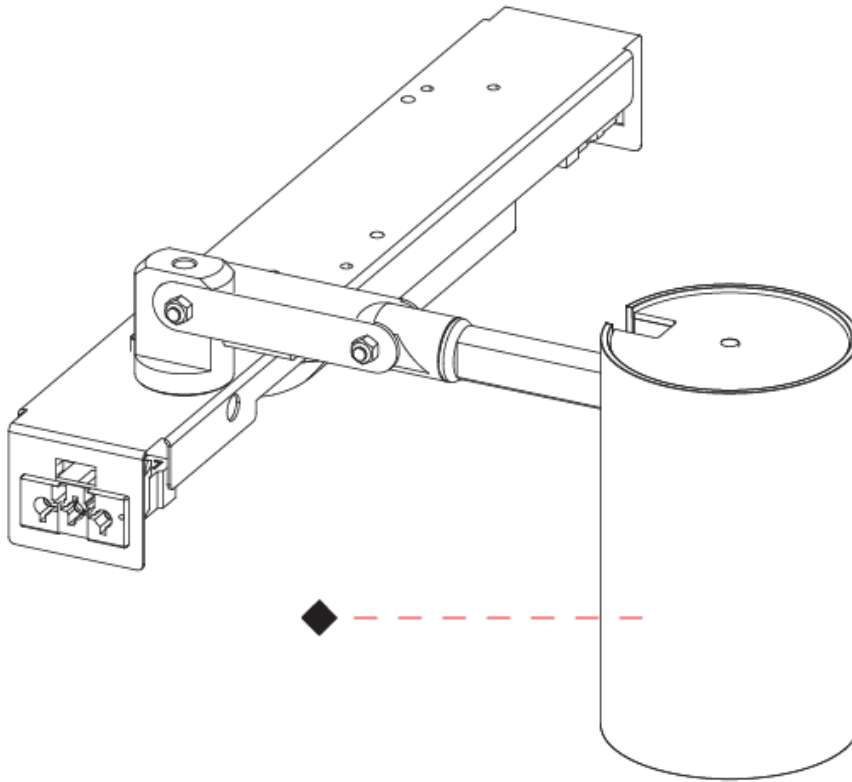

IMAGINE 75

A3T199-

PROJECT

TYPE

SPECIFIER

QUANTITY

DATE

A