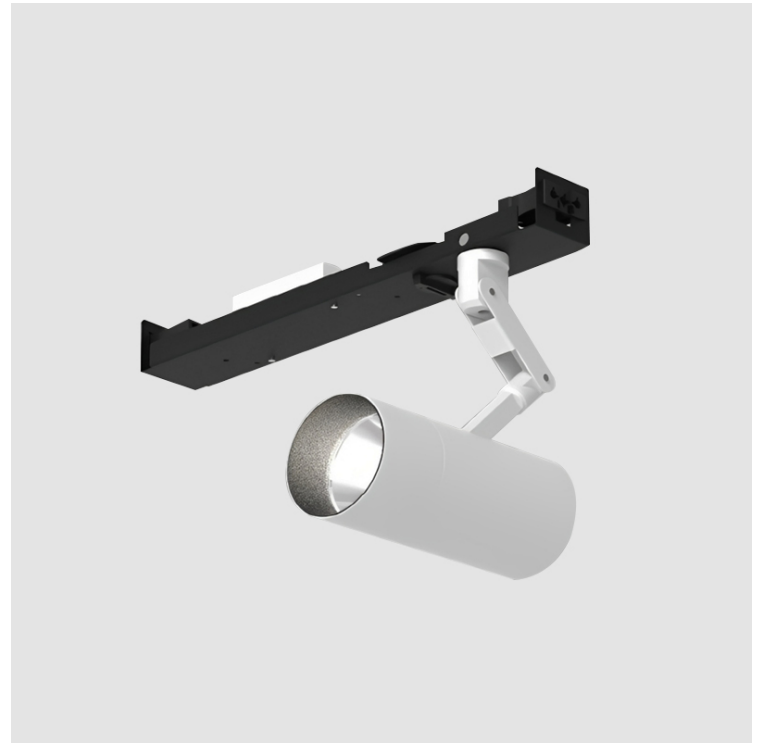

GENERAL
Series: Imagine
Subseries: Imagine 75
Partner: Prolicht
Division: Architectural
Light Distribution: Adjustable

PHYSICAL
Aperture Sizes - Downlights: 2"
Shape: Cylinder
Diameter (mm): 75
Diameter (in): 2 15/16
Length (mm): 330
Length (in): 13
Height (mm): 125
Height (in): 4 7/8
Weight (kg): 0.896
Weight (lbs): 1.975

Fixture Finish: SSR / BKV / CWI / CRY / HAB / UFT / ITA / RUA / FTG / MYG / LOD / PUS / FRO / FUP / KIA / POP / BLS / SPG / MEY / GOH / CHC / COM / ABZ / JAG / OBR / MOS / ROR
Fixture Material: Aluminum Die Cast

ELECTRICAL
Lamp Type: LED (Zhaga Standard)
Input Wattage (W): 27.6
Total Output Wattage (W): 26.4
Dimming: Tri-Mode (Non-Dimming and Phase Dimming (120Vac only) and 0-10V Dimming)
Driver Included: Yes
Driver Location: Integrated
Driver Type: Constant Current - Universal
Driver Class: Class 2
Input Voltage (V): 120 - 277
Constant Current (mA): 700

LED
Number of LEDs: 1
Color Temperature (°K): 2700 / 3000 / 3500 / 4000
Max. Delivered Lumen (lm): 1929 / 2007 / 2127 / 2170
Nominal Lumen (lm): 2909 / 3028 / 3208 / 3273
CRI: >90 CRI
Efficiency (%): 62
Lamp Life (hrs): 50000
Upon Request: Special Color Temperature Special Led

OPTICAL
Reflector: 16 / 32
Adjustability: Rotational 180°; Tilt 50°
Upon Request: Special Beam Angles

RATINGS AND CERTIFICATIONS
Certified By: Certified for North American Standards
IP rating: IP20