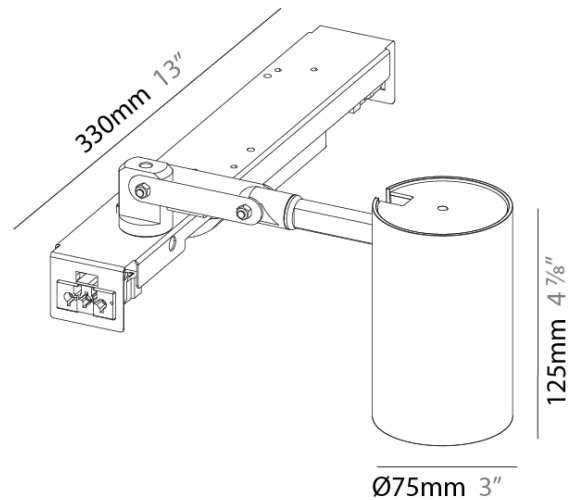

GENERAL

Series: Imagine
 Subseries: Imagine 75
 Partner: Prolicht
 Division: Architectural
 Light Distribution: Adjustable

PHYSICAL

Aperture Sizes - Downlights: 2"
 Shape: Cylinder
 Diameter (mm): 75
 Diameter (in): 2 15/16
 Length (mm): 330
 Length (in): 13
 Height (mm): 125
 Height (in): 4 7/8
 Weight (kg): 0.896
 Weight (lbs): 1.975

OPTICAL

Reflector: 16 / 32
 Adjustability: Rotational 180°; Tilt 50°
 Upon Request: Special Beam Angles

RATINGS AND CERTIFICATIONS

Certified By: Certified for North American Standards
 IP rating: IP20

IMAGINE 75