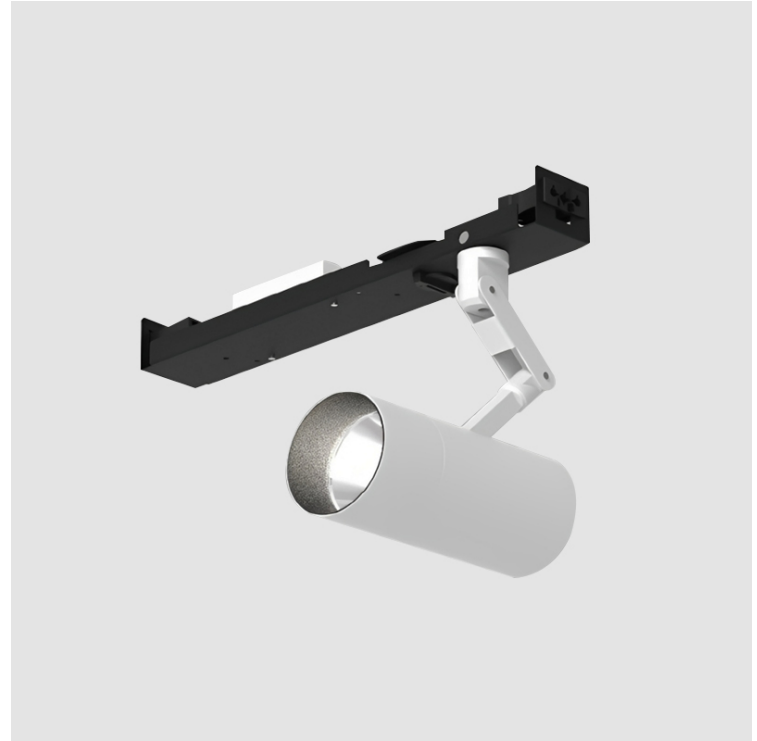

DESCRIPTION

Imagine - Track Spot for 2L4 80/130 - 27.6W LED (Zhaga Standard) - 2700K / 3000K / 3500K / 4000K - Reflectors 16° / 32°

- To build a product code in our configurator select the specify button on the base model # product page
- To build a manual product code on this datasheet choose from the options listed below in blue font and add the suffix to the base model #

GENERAL

Series: Imagine
 Subseries: Imagine 75
 Partner: Prolicht
 Division: Architectural
 Light Distribution: Adjustable

PHYSICAL

Aperture Sizes - Downlights: 2"
 Shape: Cylinder
 Diameter (mm): 75
 Diameter (in): 2 15/16
 Length (mm): 330
 Length (in): 13
 Height (mm): 125
 Height (in): 4 7/8
 Weight (kg): 0.896
 Weight (lbs): 1.975

OPTICAL

Reflector: 16 / 32
 Adjustability: Rotational 180°; Tilt 50°
 Upon Request: Special Beam Angles

RATINGS AND CERTIFICATIONS

Certified By: Certified for North American Standards
 IP rating: IP20

IMAGINE 75