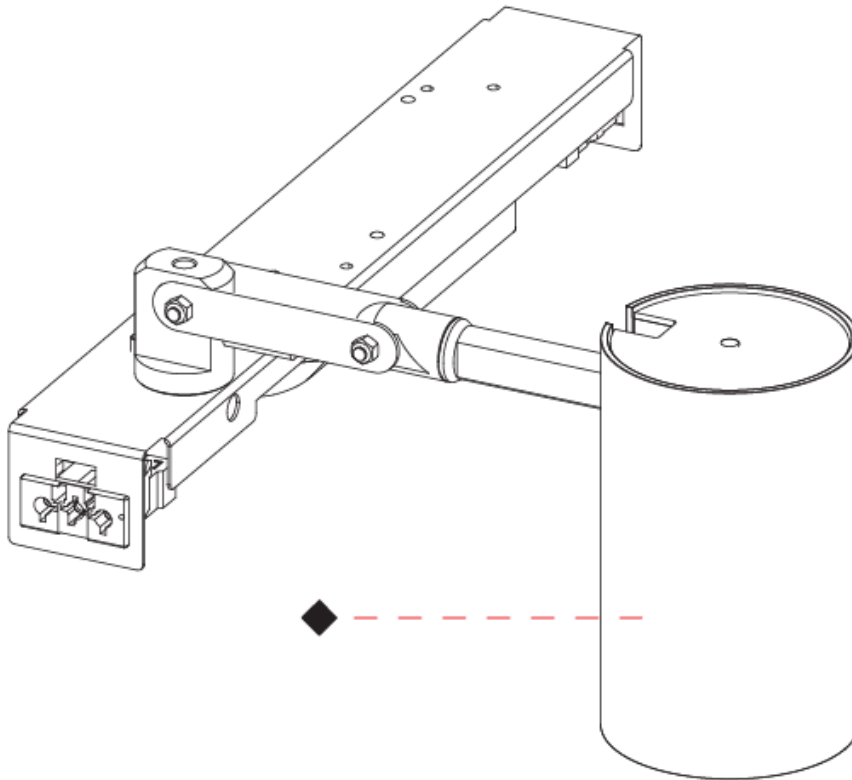

IMAGINE 75

A3T199-

PROJECT _____

TYPE _____

SPECIFIER _____

QUANTITY _____

DATE _____

A