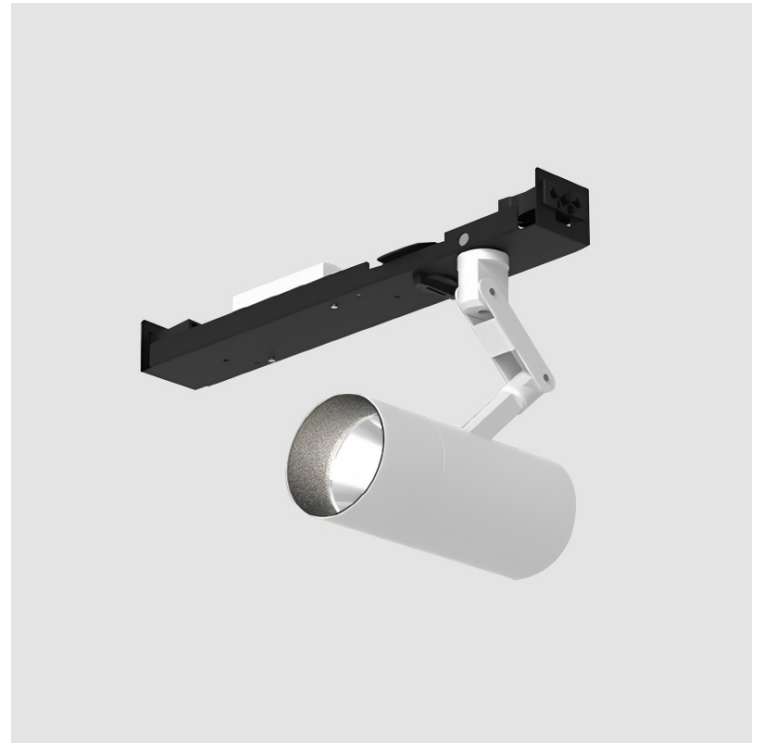

DESCRIPTION

Imagine - Track Spot for 2L4 80/130 - 27.6W LED (Zhaga Standard) - 2700K / 3000K / 3500K / 4000K - Reflectors 16° / 32°

- To build a product code in our configurator select the specify button on the base model # product page
- To build a manual product code on this datasheet choose from the options listed below in blue font and add the suffix to the base model #

GENERAL

Series: Imagine
 Subseries: Imagine 75
 Partner: Prolicht
 Division: Architectural
 Light Distribution: Adjustable

PHYSICAL

Aperture Sizes - Downlights: 2"
 Shape: Cylinder
 Diameter (mm): 75
 Diameter (in): 2 15/16
 Length (mm): 330
 Length (in): 13
 Height (mm): 125
 Height (in): 4 7/8
 Weight (kg): 0.896
 Weight (lbs): 1.975

OPTICAL

Reflector: 16 / 32
 Adjustability: Rotational 180°; Tilt 50°
 Upon Request: Special Beam Angles

RATINGS AND CERTIFICATIONS

Certified By: Certified for North American Standards
 IP rating: IP20

IMAGINE 75