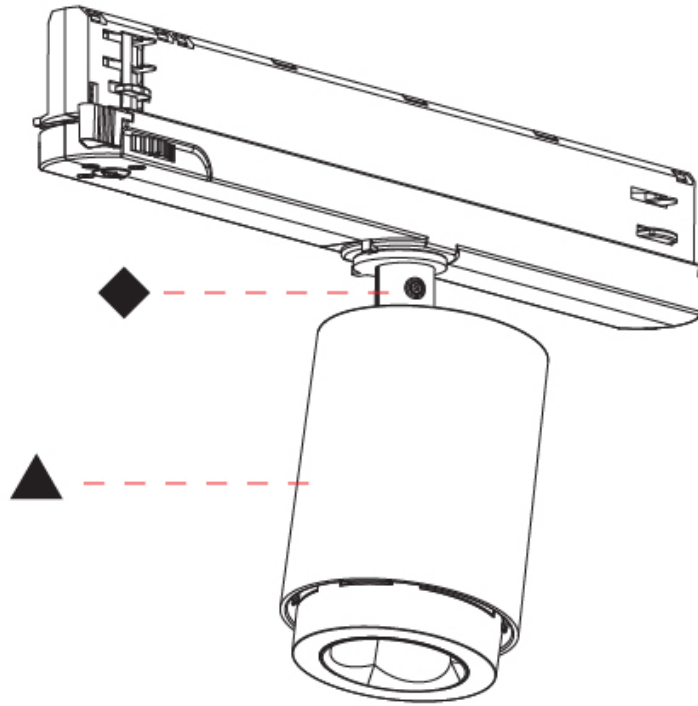

PROJECT _____

TYPE _____

SPECIFIER _____

QUANTITY _____

DATE _____