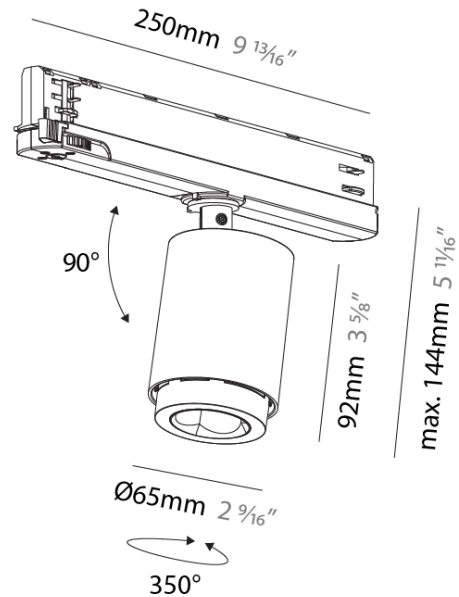

1. To build a product code in our configurator select the specify button on the base model # product page
2. To build a manual product code on this datasheet choose from the options listed below in blue font and add the suffix to the base model #

GENERAL

Series: Oiko Pro In
Brand: Prolicht
Division: Architectural
Mounting Type: Track
Mounting Location: Ceiling
Subcategory: Spots

PHYSICAL

Shape: Cylinder
Diameter (mm): 65
Diameter (in): 2 ⁷/₁₆
Length (mm): 250
Length (in): 9 ¹³/₁₆
Height (mm): 92
Height (in): 3 ⁵/₈
Max. Overall Height (mm): 144
Max. Overall Height (in): 5 ¹¹/₁₆
Light Distribution: Adjustable / Direct
Fixture Finish: SSR / BKV / CWI / CRY / HAB / UFT / ITA / RUA / FTG / MYG / LOD / PUS / FRO / FUP / KIA / POP / BLS / SPG / MEY / GOH / GUM / CHC / COM / ABZ / JAG / OBR / MOS / ROR
Holder Finish: WHI / BLK
Fixture Material: Aluminum

ELECTRICAL

Lamp Type: LED
Input Wattage (W): 19
Total Output Wattage (W): 17.3
Dimming: Non-Dimmable / 0-10V Dimming
Driver Included: Yes
Driver Location: Integrated
Driver Type: Constant Current - 120Vac
Input Voltage (V): 120

LED

Number of LEDs: 1
Color Temperature (°K): 2700 / 3000 / 3500 / 4000
Max. Delivered Lumen (lm): 1410 / 1517 / 1571 / 1603
Nominal Lumen (lm): 1905 / 2050 / 2123 / 2166
CRI: >90 CRI
Lamp Life (hrs): 50000

OPTICAL

Reflector: 34

RATINGS AND CERTIFICATIONS

Certified By: CSA Certified to UL and CSA Standards
IP rating: IP20