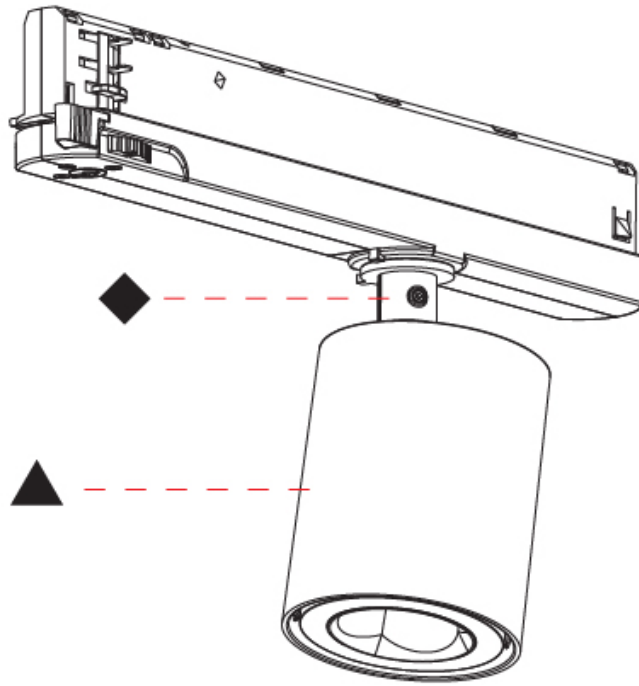

PROJECT	_____
TYPE	_____
SPECIFIER	_____
QUANTITY	_____
DATE	_____