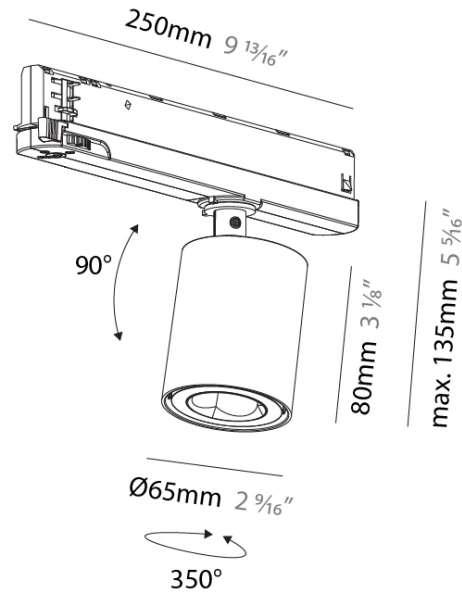

1. To build a product code in our configurator select the specify button on the base model # product page
2. To build a manual product code on this datasheet choose from the options listed below in blue font and add the suffix to the base model #

GENERAL

Series: Oiko Pro In
Brand: Prolicht
Division: Architectural
Mounting Type: Track
Mounting Location: Ceiling
Subcategory: Spots

PHYSICAL

Shape: Cylinder
Diameter (mm): 65
Diameter (in): 2 ⁷/₁₆
Length (mm): 250
Length (in): 9 ¹³/₁₆
Height (mm): 80
Height (in): 3 ¹/₈
Max. Overall Height (mm): 135
Max. Overall Height (in): 5 ⁵/₁₆
Light Distribution: Adjustable / Direct
Fixture Finish: SSR / BKV / CWI / CRY / HAB / UFT / ITA / RUA / FTG / MYG / LOD / PUS / FRO / FUP / KIA / POP / BLS / SPG / MEY / GOH / GUM / CHC / COM / ABZ / JAG / OBR / MOS / ROR
Holder Finish: WHI / BLK
Fixture Material: Aluminum

ELECTRICAL

Lamp Type: LED
Input Wattage (W): 19
Total Output Wattage (W): 17.3
Dimming: [Non-Dimmable / 0-10V Dimming](#)
Driver Included: Yes
Driver Location: Integrated
Driver Type: Constant Current - 120Vac
Driver Class: Class 2
Input Voltage (V): 120

LED

Number of LEDs: 1
Color Temperature (°K): 2700 / 3000 / 3500 / 4000
Max. Delivered Lumen (lm): 1547 / 1665 / 1724 / 1759
Nominal Lumen (lm): 1905 / 2050 / 2123 / 2166
CRI: >90 CRI
Lamp Life (hrs): 50000

OPTICAL

Reflector°: 50

RATINGS AND CERTIFICATIONS

Certified By: CSA Certified to UL and CSA Standards
IP rating: IP20