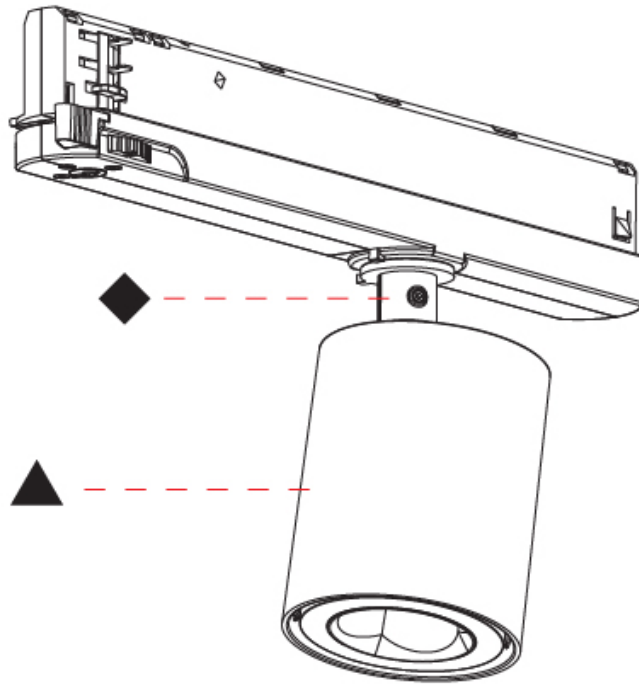

PROJECT _____

TYPE _____

SPECIFIER _____

QUANTITY _____

DATE _____