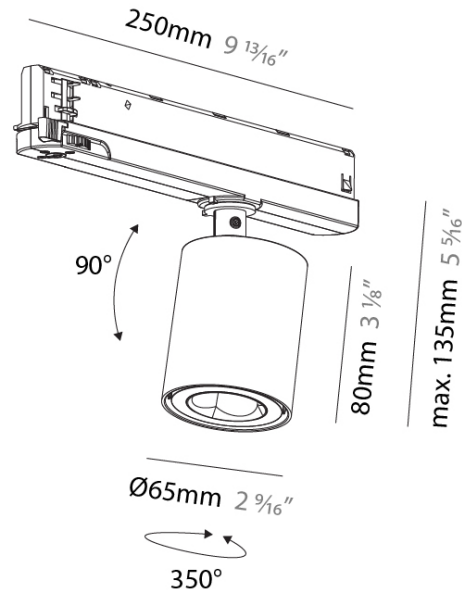

1. To build a product code in our configurator select the specify button on the base model # product page
2. To build a manual product code on this datasheet choose from the options listed below in blue font and add the suffix to the base model #

GENERAL

Series: Oiko Pro In
Partner: Prolicht
Division: Architectural
Installation: Track
Product Type: Track System Line Voltage
Mounting Location: Ceiling
Light Distribution: Adjustable

PHYSICAL

Aperture Sizes - Downlights: 2"
Shape: Cylinder
Diameter (mm): 65
Diameter (in): 2 5/16
Length (mm): 250
Length (in): 9 13/16
Height (mm): 80
Height (in): 3 1/8
Max. Overall Height (mm): 135
Max. Overall Height (in): 5 5/16
Fixture Finish: SSR / BKV / CWI / CRY / HAB / UFT / ITA / RUA / FTG / MYG / LOD / PUS / FRO / FUP / KIA / POP / BLS / SPG / MEY / GOH / CHC / COM / ABZ / JAG / OBR / MOS / ROR
Holder Finish: WHI / BLK
Fixture Material: Aluminum

ELECTRICAL

Lamp Type: LED
Input Wattage (W): 19
Total Output Wattage (W): 17.3
Dimming: Non-Dimmable / 0-10V Dimming
Driver Included: Yes
Driver Location: Integrated
Driver Type: Constant Current - 120Vac
Driver Class: Class 2
Input Voltage (V): 120

LED

Number of LEDs: 1
Color Temperature (°K): 2700 / 3000 / 3500 / 4000
Max. Delivered Lumen (lm): 1547 / 1665 / 1724 / 1759
Nominal Lumen (lm): 1905 / 2050 / 2123 / 2166
CRI: >90 CRI
Lamp Life (hrs): 50000

OPTICAL

Reflector: 50

RATINGS AND CERTIFICATIONS

Certified By: CSA Certified to UL and CSA Standards
IP rating: IP20