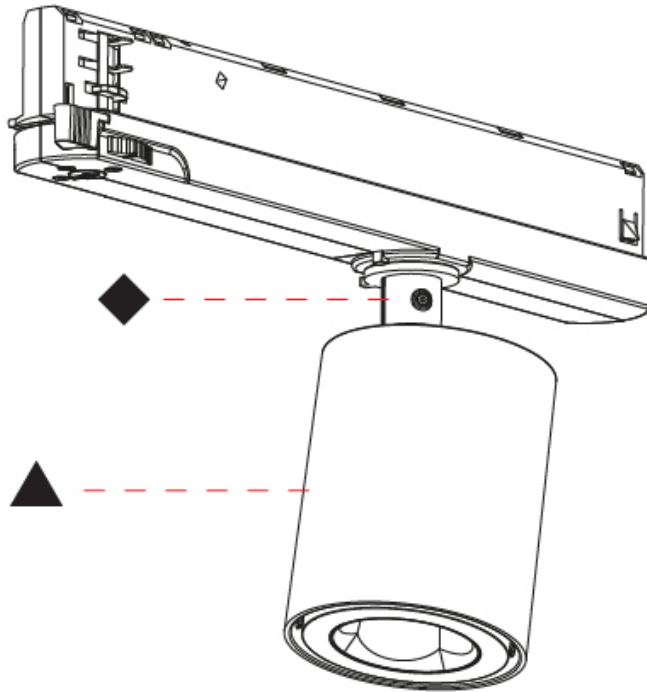

OIKO PRO IN TRACK

A3T205-

PROJECT _____

TYPE _____

SPECIFIER _____

QUANTITY _____

DATE _____