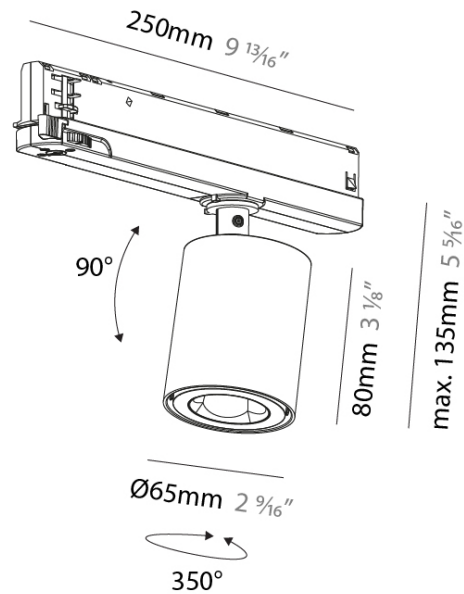

1. To build a product code in our configurator select the specify button on the base model # product page
2. To build a manual product code on this datasheet choose from the options listed below in blue font and add the suffix to the base model #

GENERAL

Series: Oiko Pro In
Partner: Prolicht
Division: Architectural
Installation: Track
Product Type: Track System Line Voltage
Mounting Location: Ceiling
Light Distribution: Adjustable

PHYSICAL

Aperture Sizes - Downlights: 2"
Shape: Cylinder
Diameter (mm): 65
Diameter (in): 2 5/16
Length (mm): 250
Length (in): 9 13/16
Height (mm): 80
Height (in): 3 1/8
Max. Overall Height (mm): 135
Max. Overall Height (in): 5 5/16
Fixture Finish: SSR / BKV / CWI / CRY / HAB / UFT / ITA / RUA / FTG / MYG / LOD / PUS / FRO / FUP / KIA / POP / BLS / SPG / MEY / GOH / CHC / COM / ABZ / JAG / OBR / MOS / ROR
Holder Finish: WHI / BLK
Fixture Material: Aluminum

ELECTRICAL

Lamp Type: LED
Input Wattage (W): 19
Total Output Wattage (W): 17.3
Dimming: Non-Dimmable / 0-10V Dimming
Driver Included: Yes
Driver Location: Integrated
Driver Type: Constant Current - 120Vac
Driver Class: Class 2
Input Voltage (V): 120

LED

Number of LEDs: 1
Color Temperature (°K): 2700 / 3000 / 3500 / 4000
Max. Delivered Lumen (lm): 1699 / 1829 / 1893 / 1932
Nominal Lumen (lm): 1905 / 2050 / 2123 / 2166
CRI: >90 CRI
Lamp Life (hrs): 50000

OPTICAL

Reflector: 60

RATINGS AND CERTIFICATIONS

Certified By: CSA Certified to UL and CSA Standards
IP rating: IP20