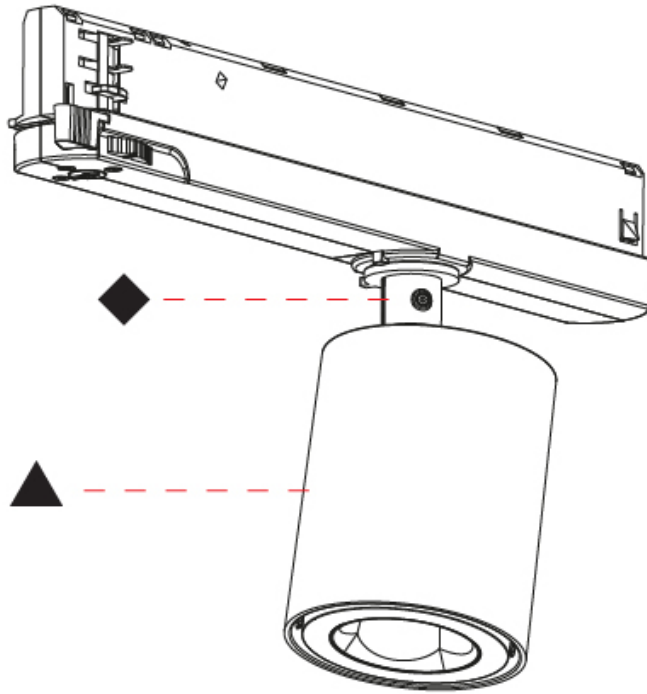

OIKO PRO IN TRACK

A3T205-

PROJECT _____

TYPE _____

SPECIFIER _____

QUANTITY _____

DATE _____