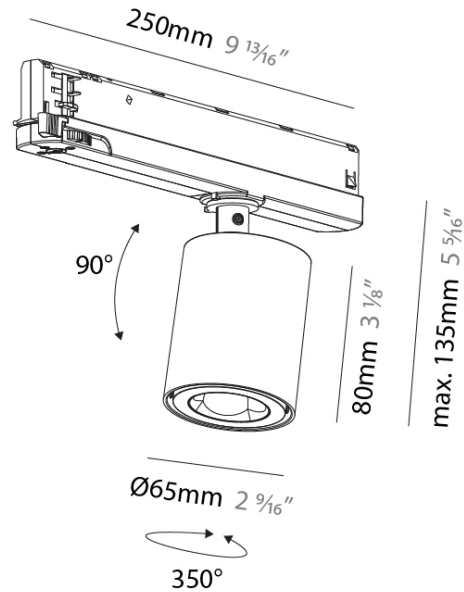

1. To build a product code in our configurator select the specify button on the base model # product page
2. To build a manual product code on this datasheet choose from the options listed below in blue font and add the suffix to the base model #

GENERAL

Series: Oiko Pro In
Brand: Prolicht
Division: Architectural
Mounting Type: Track
Mounting Location: Ceiling
Subcategory: Spots

PHYSICAL

Shape: Cylinder
Diameter (mm): 65
Diameter (in): 2 ⁷/₁₆
Length (mm): 250
Length (in): 9 ¹³/₁₆
Height (mm): 80
Height (in): 3 ¹/₈
Max. Overall Height (mm): 135
Max. Overall Height (in): 5 ⁵/₁₆
Light Distribution: Adjustable / Direct
Fixture Finish: SSR / BKV / CWI / CRY / HAB / UFT / ITA / RUA / FTG / MYG / LOD / PUS / FRO / FUP / KIA / POP / BLS / SPG / MEY / GOH / GUM / CHC / COM / ABZ / JAG / OBR / MOS / ROR
Holder Finish: WHI / BLK
Fixture Material: Aluminum

ELECTRICAL

Lamp Type: LED
Input Wattage (W): 19
Total Output Wattage (W): 17.3
Dimming: [Non-Dimmable / 0-10V Dimming](#)
Driver Included: Yes
Driver Location: Integrated
Driver Type: Constant Current - 120Vac
Driver Class: Class 2
Input Voltage (V): 120

LED

Number of LEDs: 1
Color Temperature (°K): 2700 / 3000 / 3500 / 4000
Max. Delivered Lumen (lm): 1699 / 1829 / 1893 / 1932
Nominal Lumen (lm): 1905 / 2050 / 2123 / 2166
CRI: >90 CRI
Lamp Life (hrs): 50000

OPTICAL

Reflector°: 60

RATINGS AND CERTIFICATIONS

Certified By: CSA Certified to UL and CSA Standards
IP rating: IP20