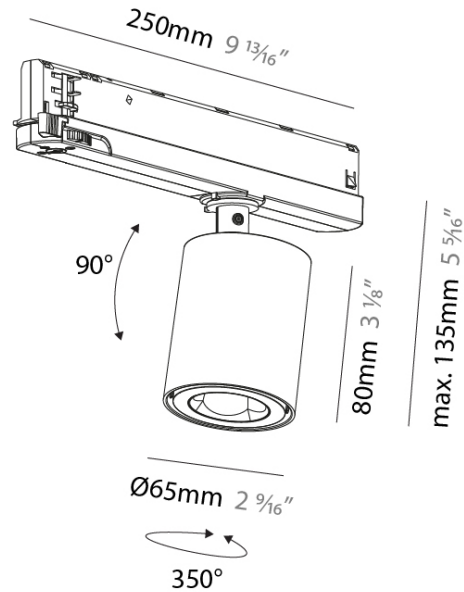

1. To build a product code in our configurator select the specify button on the base model # product page
2. To build a manual product code on this datasheet choose from the options listed below in blue font and add the suffix to the base model #

GENERAL

Series: Oiko Pro In
Partner: Prolicht
Division: Architectural
Installation: Track
Product Type: Track System Line Voltage
Mounting Location: Ceiling
Light Distribution: Adjustable

PHYSICAL

Aperture Sizes - Downlights: 2"
Shape: Cylinder
Diameter (mm): 65
Diameter (in): 2 5/16
Length (mm): 250
Length (in): 9 13/16
Height (mm): 80
Height (in): 3 1/8
Max. Overall Height (mm): 135
Max. Overall Height (in): 5 5/16
Fixture Finish: SSR / BKV / CWI / CRY / HAB / UFT / ITA / RUA / FTG / MYG / LOD / PUS / FRO / FUP / KIA / POP / BLS / SPG / MEY / GOH / CHC / COM / ABZ / JAG / OBR / MOS / ROR
Holder Finish: WHI / BLK
Fixture Material: Aluminum

ELECTRICAL

Lamp Type: LED
Input Wattage (W): 19
Total Output Wattage (W): 17.3
Dimming: Non-Dimmable / 0-10V Dimming
Driver Included: Yes
Driver Location: Integrated
Driver Type: Constant Current - 120Vac
Driver Class: Class 2
Input Voltage (V): 120

LED

Number of LEDs: 1
Color Temperature (°K): 2700 / 3000 / 3500 / 4000
Max. Delivered Lumen (lm): 1699 / 1829 / 1893 / 1932
Nominal Lumen (lm): 1905 / 2050 / 2123 / 2166
CRI: >90 CRI
Lamp Life (hrs): 50000

OPTICAL

Reflector: 60

RATINGS AND CERTIFICATIONS

Certified By: CSA Certified to UL and CSA Standards
IP rating: IP20