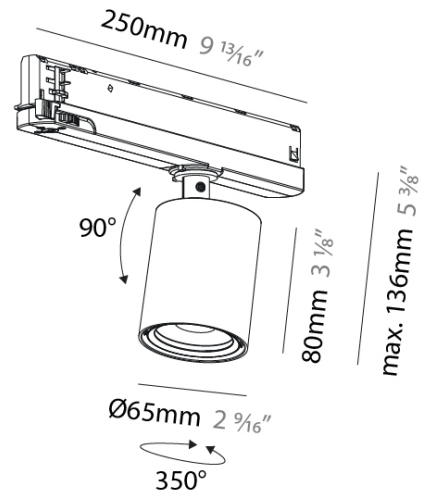

GENERAL

Series: Centriq
 Subseries: Centriq In
 Brand: Prolicht
 Division: Architectural
 Mounting Type: Track
 Mounting Location: Ceiling
 Subcategory: Spots

PHYSICAL

Shape: Cylinder
 Diameter (mm): 65
 Diameter (in): 2 ⁹/₁₆
 Length (mm): 250
 Length (in): 9 ¹³/₁₆
 Height (mm): 136
 Height (in): 5 ³/₈
 Light Distribution: Adjustable / Direct
 Weight (kg): 0.6

OPTICAL

Beam Angle: 12
 Adjustability: Rotational 360°; Tilt 90° (±45°)

RATINGS AND CERTIFICATIONS

Certified By: Certified for North American Standards
 IP rating: IP20

PROJECT
TYPE
SPECIFIER
QUANTITY
DATE