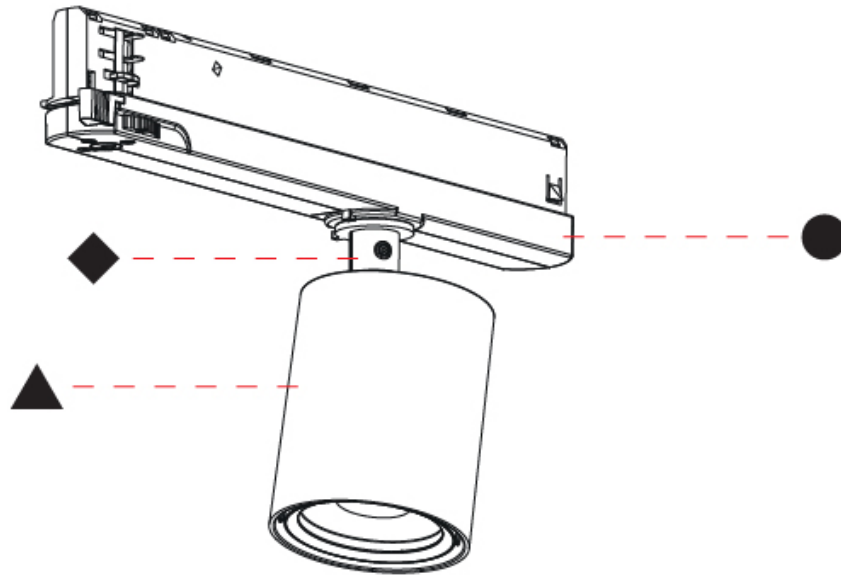

PROJECT	_____
TYPE	_____
SPECIFIER	_____
QUANTITY	_____
DATE	_____