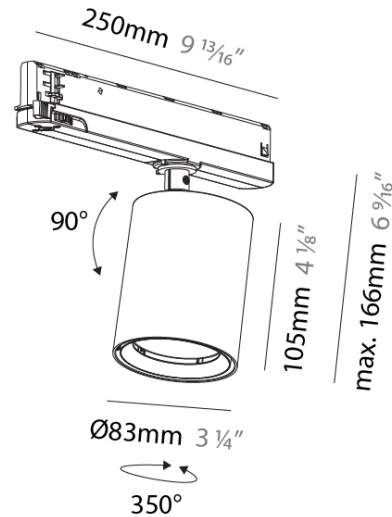

GENERAL

Series: Centriq
Subseries: Centriq In
Partner: Prolicht
Division: Architectural
Installation: Track
Product Type: Track System Line Voltage
Mounting Location: Ceiling
Light Distribution: Adjustable

PHYSICAL

Aperture Sizes - Downlights: 2"
Shape: Cylinder
Diameter (mm): 83
Diameter (in): 3 1/4
Length (mm): 250
Length (in): 9 13/16
Height (mm): 166
Height (in): 6 9/16
Weight (kg): 0.6

Fixture Finish: SSR / BKV / CWI / CRY / HAB / UFT / ITA / RUA / FTG / MYG / LOD / PUS / FRO / FUP / KIA / POP / BLS / SPG / MEY / GOH / CHC / COM / ABZ / JAG / OBR / MOS / ROR

Holder Finish: WHI / BLK

Accent Finish: SSR / BKV / CWI / CRY / HAB / LAG / UFT / ITA / RUA / RUR / MIC / FTG / MYG / TWT / LOD / PUS / FRO / FUP / KIA / POP / BLS / SPG / MEY / GOH / GUM / CHC / COM / ABZ / JAG

Fixture Material: Aluminum

ELECTRICAL

Lamp Type: LED (Zhaga Standard)
Input Wattage (W): 26
Total Output Wattage (W): 23.7
Dimming: Non-Dimmable / 0-10V Dimming
Driver Included: Yes
Driver Location: Integrated
Driver Type: Constant Current - 120Vac
Driver Class: Class 2
Input Voltage (V): 120

LED

Number of LEDs: 1
Color Temperature (°K): 2700 / 3000 / 3500 / 4000
Max. Delivered Lumen (lm): 1975 / 2056 / 2145 / 2245
Nominal Lumen (lm): 2429 / 2529 / 2638 / 2761
CRI: >90 CRI
Lamp Life (hrs): 50000

OPTICAL

Optic°: 12
Adjustability: Rotational 360°; Tilt 90° (±45°)

RATINGS AND CERTIFICATIONS

Certified By: Certified for North American Standards
IP rating: IP20