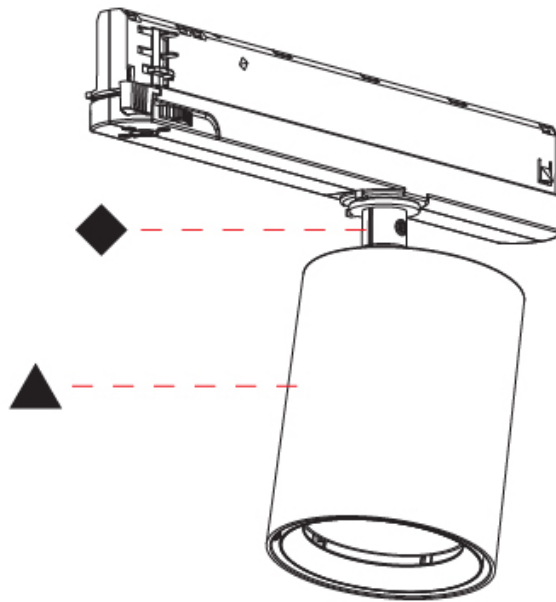

CENTRIQ IN TRACK

A3T217-

PROJECT

TYPE

SPECIFIER

QUANTITY

DATE

A