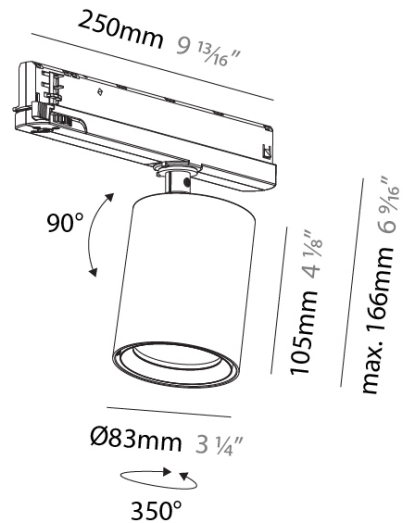

GENERAL

Series: Centriq
Subseries: Centriq In
Brand: Prolicht
Division: Architectural
Mounting Type: Track
Mounting Location: Ceiling
Subcategory: Spots

PHYSICAL

Shape: Cylinder
Diameter (mm): 83
Diameter (in): 3 1/4
Length (mm): 250
Length (in): 9 13/16
Height (mm): 166
Height (in): 6 9/16
Light Distribution: Adjustable / Direct
Weight (kg): 0.87

Fixture Finish: SSR / BKV / CWI / CRY / HAB / UFT / ITA / RUA / FTG / MYG / LOD / PUS / FRO / FUP / KIA / POP / BLS / SPG / MEY / GOH / GUM / CHC / COM / ABZ / JAG / OBR / MOS / ROR

Holder Finish: WHI / BLK

Accent Finish: SSR / BKV / CWI / CRY / HAB / LAG / UFT / ITA / RUA / RUR / MIC / FTG / MYG / TWT / LOD / PUS / FRO / FUP / KIA / POP / BLS / SPG / MEY / GOH / GUM / CHC / COM / ABZ / JAG

Fixture Material: Aluminum

ELECTRICAL

Lamp Type: LED (Zhaga Standard)
Input Wattage (W): 36.2
Total Output Wattage (W): 32.7
Dimming: Non-Dimmable / 0-10V Dimming
Driver Included: Yes
Driver Location: Integrated
Driver Type: Constant Current - 120Vac
Driver Class: Class 2
Input Voltage (V): 120

LED

Number of LEDs: 1
Color Temperature (°K): 2700 / 3000 / 3500 / 4000
Max. Delivered Lumen (lm): 2916 / 3037 / 3166 / 3320
Nominal Lumen (lm): 3471 / 3615 / 3769 / 3952
CRI: >90 CRI
Lamp Life (hrs): 50000

OPTICAL

Reflector: 20 / 32 / 54
Adjustability: Rotational 350°; Tilt 90°

RATINGS AND CERTIFICATIONS

Certified By: CSA Certified to UL and CSA Standards
IP rating: IP20