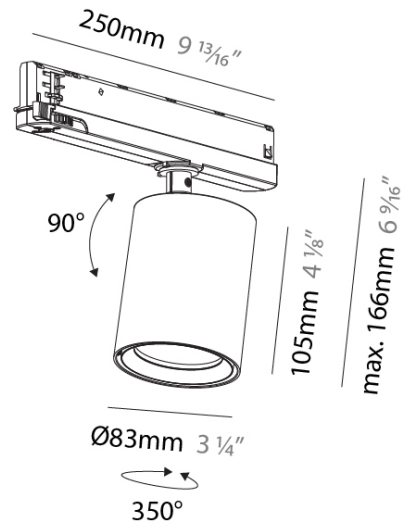

GENERAL

Series: Centriq
Subseries: Centriq In
Partner: Prolicht
Division: Architectural
Installation: Track
Product Type: Track System Line Voltage
Mounting Location: Ceiling
Light Distribution: Adjustable

PHYSICAL

Aperture Sizes - Downlights: 2"
Shape: Cylinder
Diameter (mm): 83
Diameter (in): 3 1/4
Length (mm): 250
Length (in): 9 13/16
Height (mm): 166
Height (in): 6 9/16
Weight (kg): 0.87

Fixture Finish: SSR / BKV / CWI / CRY / HAB / UFT / ITA / RUA / FTG / MYG / LOD / PUS / FRO / FUP / KIA / POP / BLS / SPG / MEY / GOH / CHC / COM / ABZ / JAG / OBR / MOS / ROR

Holder Finish: WHI / BLK

Accent Finish: SSR / BKV / CWI / CRY / HAB / LAG / UFT / ITA / RUA / RUR / MIC / FTG / MYG / TWT / LOD / PUS / FRO / FUP / KIA / POP / BLS / SPG / MEY / GOH / GUM / CHC / COM / ABZ / JAG

Fixture Material: Aluminum

ELECTRICAL

Lamp Type: LED (Zhaga Standard)
Input Wattage (W): 36.2
Total Output Wattage (W): 32.7
Dimming: Non-Dimmable / 0-10V Dimming
Driver Included: Yes
Driver Location: Integrated
Driver Type: Constant Current - 120Vac
Driver Class: Class 2
Input Voltage (V): 120

LED

Number of LEDs: 1
Color Temperature (°K): 2700 / 3000 / 3500 / 4000
Max. Delivered Lumen (lm): 2916 / 3037 / 3166 / 3320
Nominal Lumen (lm): 3471 / 3615 / 3769 / 3952
CRI: >90 CRI
Lamp Life (hrs): 50000

OPTICAL

Reflector: 20 / 32 / 54
Adjustability: Rotational 350°; Tilt 90°

RATINGS AND CERTIFICATIONS

Certified By: CSA Certified to UL and CSA Standards
IP rating: IP20