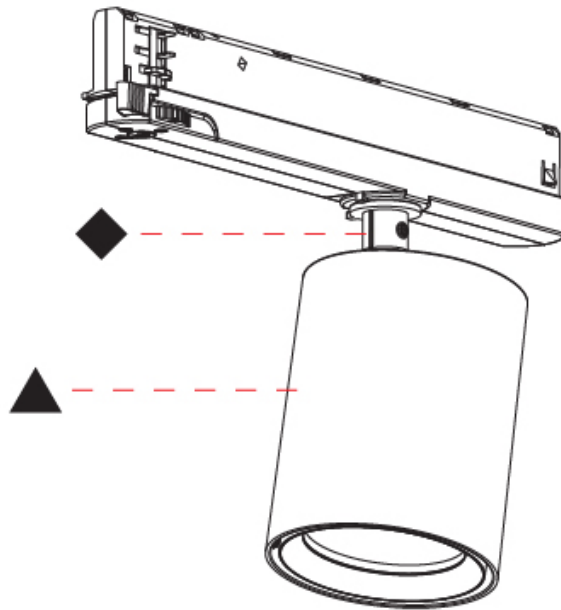

CENTRIQ IN TRACK

A3T218-

PROJECT

TYPE

SPECIFIER

QUANTITY

DATE

A