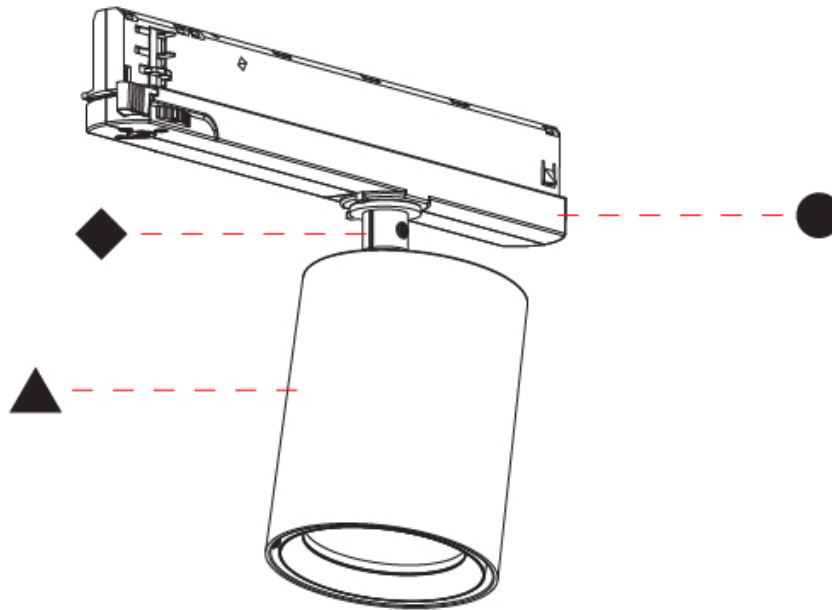

PROJECT _____

TYPE _____

SPECIFIER _____

QUANTITY _____

DATE _____