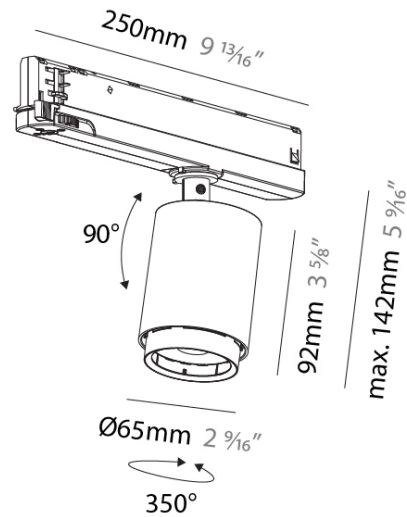

GENERAL

Series: Centriq
Subseries: Centriq In Flex
Partner: Prolicht
Division: Architectural
Installation: Track
Product Type: Track System Line Voltage
Light Distribution: Adjustable

PHYSICAL

Shape: Cylinder
Diameter (mm): 65
Diameter (in): 2 5/16
Length (mm): 250
Length (in): 9 13/16
Height (mm): 142
Height (in): 5 5/16
Weight (kg): 0.62
Fixture Finish: SSR / BKV / CWI / CRY / HAB / UFT / ITA / RUA / FTG / MYG / LOD / PUS / FRO / FUP / KIA / POP / BLS / SPG / MEY / GOH / CHC / COM / ABZ / JAG / OBR / MOS / ROR
Holder Finish: WHI / BLK
Accent Finish: SSR / BKV / CWI / CRY / HAB / LAG / UFT / ITA / RUA / RUR / MIC / FTG / MYG / TWT / LOD / PUS / FRO / FUP / KIA / POP / BLS / SPG / MEY / GOH / GUM / CHC / COM / ABZ / JAG
Fixture Material: Aluminum

ELECTRICAL

Lamp Type: LED (Zhaga Standard)
Input Wattage (W): 20
Total Output Wattage (W): 18.1
Dimming: Non-Dimmable / 0-10V Dimming
Driver Included: Yes
Driver Location: Integrated
Driver Type: Constant Current - 120Vac
Driver Class: Class 2
Input Voltage (V): 120

LED

Number of LEDs: 1
Color Temperature (°K): 2700 / 3000 / 3500 / 4000
Max. Delivered Lumen (lm): 1314 / 1298 / 1376 / 1377
Nominal Lumen (lm): 1672 / 1800 / 1905 / 1910
CRI: >90 CRI
Lamp Life (hrs): 50000

OPTICAL

Reflector: Adjustable 14 - 44
Adjustability: Rotational 360°; Tilt 90° (±45°)

RATINGS AND CERTIFICATIONS

Certified By: Certified for North American Standards
IP rating: IP20