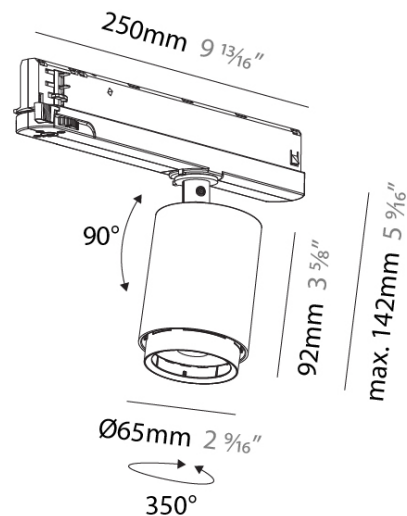

GENERAL

Series: Centriq
Subseries: Centriq In Flex
Partner: Prolicht
Division: Architectural
Installation: Track
Product Type: Track System Line Voltage
Light Distribution: Adjustable

PHYSICAL

Shape: Cylinder
Diameter (mm): 65
Diameter (in): 2 ⁹/₁₆
Length (mm): 250
Length (in): 9 ¹³/₁₆
Height (mm): 142
Height (in): 5 ⁹/₁₆
Weight (kg): 0.62
Fixture Finish: SSR / BKV / CWI / CRY / HAB / UFT / ITA / RUA / FTG / MYG / LOD / PUS / FRO / FUP / KIA / POP / BLS / SPG / MEY / GOH / CHC / COM / ABZ / JAG / OBR / MOS / ROR
Holder Finish: WHI / BLK
Accent Finish: SSR / BKV / CWI / CRY / HAB / LAG / UFT / ITA / RUA / RUR / MIC / FTG / MYG / TWT / LOD / PUS / FRO / FUP / KIA / POP / BLS / SPG / MEY / GOH / GUM / CHC / COM / ABZ / JAG
Fixture Material: Aluminum

ELECTRICAL

Lamp Type: LED (Zhaga Standard)
Input Wattage (W): 20
Total Output Wattage (W): 18.1
Dimming: Non-Dimmable / 0-10V Dimming
Driver Included: Yes
Driver Location: Integrated
Driver Type: Constant Current - 120Vac
Driver Class: Class 2
Input Voltage (V): 120

LED

Number of LEDs: 1
Color Temperature (°K): 2700 / 3000 / 3500 / 4000
Max. Delivered Lumen (lm): 1314 / 1298 / 1376 / 1377
Nominal Lumen (lm): 1672 / 1800 / 1905 / 1910
CRI: >90 CRI
Lamp Life (hrs): 50000

OPTICAL

Reflector: Adjustable 14 - 44
Adjustability: Rotational 360°; Tilt 90° (±45°)

RATINGS AND CERTIFICATIONS

Certified By: Certified for North American Standards
IP rating: IP20