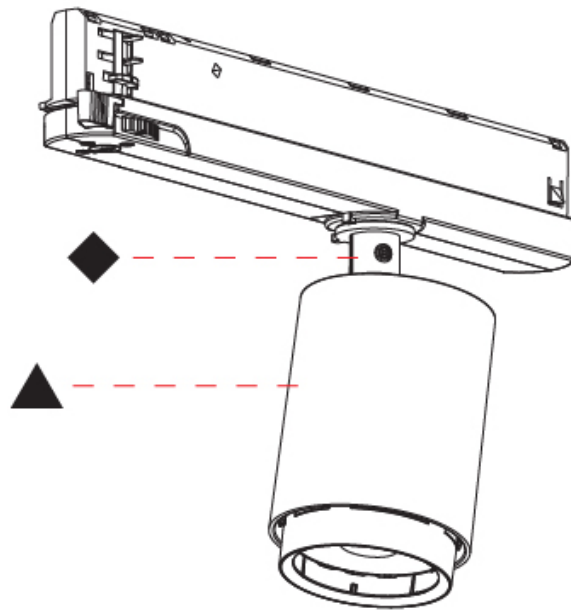

A3T220-

PROJECT _____

TYPE _____

SPECIFIER _____

QUANTITY _____

DATE _____

A