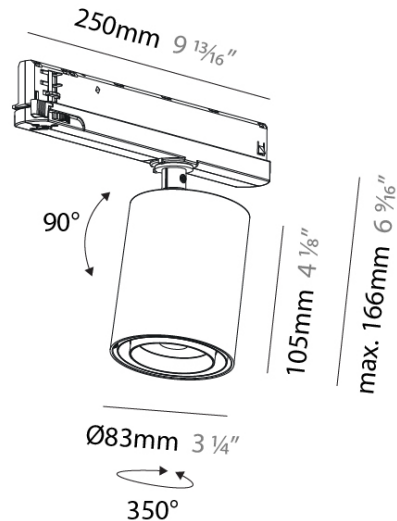

GENERAL

Series: Centriq
Subseries: Centriq In Flex
Partner: Prolicht
Division: Architectural
Installation: Track
Product Type: Track System Line Voltage
Light Distribution: Adjustable

PHYSICAL

Shape: Cylinder
Diameter (mm): 83
Diameter (in): 3 1/4
Length (mm): 250
Length (in): 9 13/16
Height (mm): 166
Height (in): 6 9/16
Fixture Finish: SSR / BKV / CWI / CRY / HAB / UFT / ITA / RUA / FTG / MYG / LOD / PUS / FRO / FUP / KIA / POP / BLS / SPG / MEY / GOH / CHC / COM / ABZ / JAG / OBR / MOS / ROR
Holder Finish: WHI / BLK
Accent Finish: SSR / BKV / CWI / CRY / HAB / LAG / UFT / ITA / RUA / RUR / MIC / FTG / MYG / TWT / LOD / PUS / FRO / FUP / KIA / POP / BLS / SPG / MEY / GOH / GUM / CHC / COM / ABZ / JAG
Fixture Material: Aluminum

OPTICAL

Reflector: Adjustable 14 - 44
Adjustability: Rotational 360°; Tilt 90° (±45°)

RATINGS AND CERTIFICATIONS

Certified By: Certified for North American Standards
IP rating: IP20

A3T221-

PROJECT _____

TYPE _____