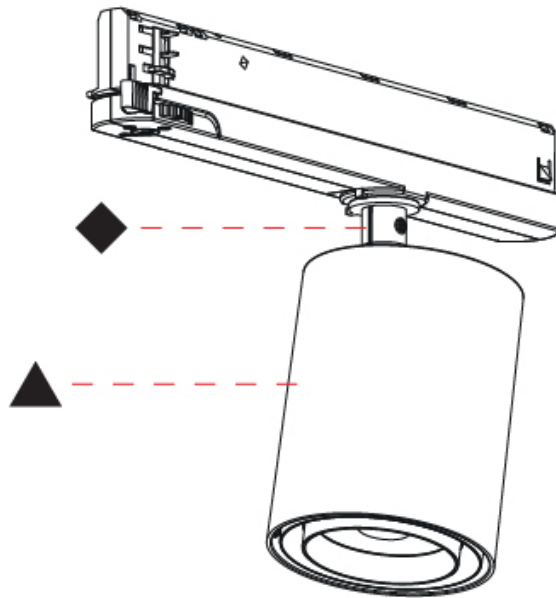

A3T221-

PROJECT _____

TYPE _____

SPECIFIER _____

QUANTITY _____

DATE _____

A