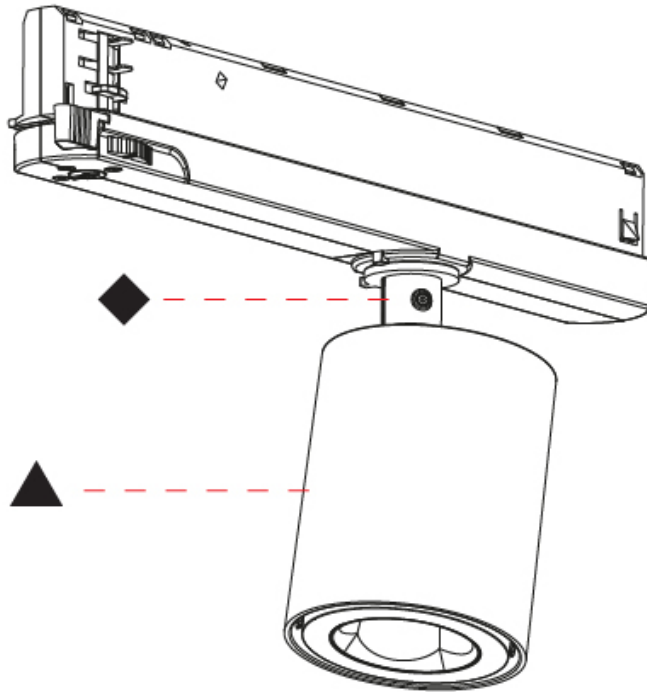

OIKO PRO IN TRACK

A3T226-

PROJECT _____

TYPE _____

SPECIFIER _____

QUANTITY _____

DATE _____

A