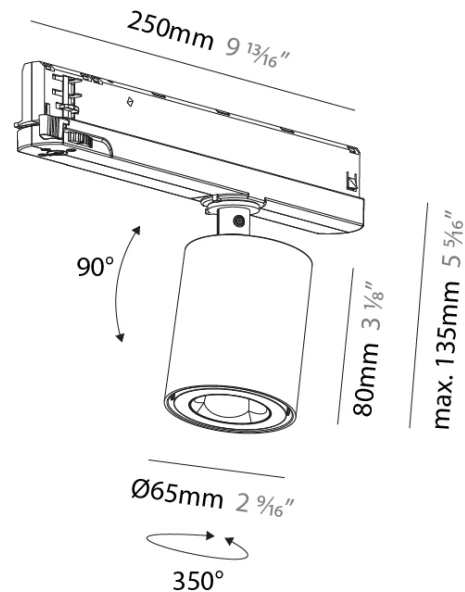

1. To build a product code in our configurator select the specify button on the base model # product page
2. To build a manual product code on this datasheet choose from the options listed below in blue font and add the suffix to the base model #

GENERAL

Series: Oiko Pro In
Partner: Prolicht
Division: Architectural
Installation: Track
Product Type: Track System Line Voltage
Mounting Location: Ceiling
Light Distribution: Adjustable

PHYSICAL

Aperture Sizes - Downlights: 2"
Shape: Cylinder
Diameter (mm): 65
Diameter (in): 2 5/16
Length (mm): 250
Length (in): 9 13/16
Height (mm): 80
Height (in): 3 1/8
Max. Overall Height (mm): 135
Max. Overall Height (in): 5 5/16
Fixture Finish: SSR / BKV / CWI / CRY / HAB / UFT / ITA / RUA / FTG / MYG / LOD / PUS / FRO / FUP / KIA / POP / BLS / SPG / MEY / GOH / CHC / COM / ABZ / JAG / OBR / MOS / ROR
Holder Finish: WHI / BLK
Fixture Material: Aluminum

ELECTRICAL

Lamp Type: LED
Input Wattage (W): 19
Total Output Wattage (W): 17.3
Dimming: Non-Dimmable / 0-10V Dimming
Driver Included: Yes
Driver Location: Integrated
Driver Type: Constant Current - 120Vac
Driver Class: Class 2
Input Voltage (V): 120

LED

Number of LEDs: 1
Color Temperature (°K): 2700 / 3000 / 3500 / 4000
Max. Delivered Lumen (lm): 1278 / 1377 / 1432 / 1461
Nominal Lumen (lm): 1668 / 1797 / 1869 / 1907
CRI: >90 CRI
Lamp Life (hrs): 50000

OPTICAL

Reflector: 14

RATINGS AND CERTIFICATIONS

Certified By: CSA Certified to UL and CSA Standards
IP rating: IP20