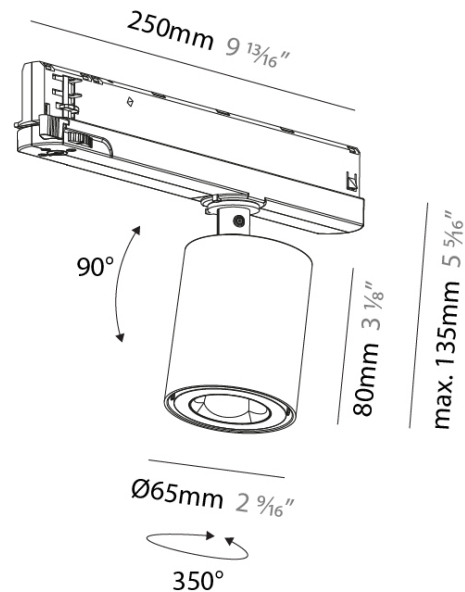

1. To build a product code in our configurator select the specify button on the base model # product page
2. To build a manual product code on this datasheet choose from the options listed below in blue font and add the suffix to the base model #

GENERAL

Series: Oiko Pro In
Brand: Prolicht
Division: Architectural
Mounting Type: Track
Mounting Location: Ceiling
Subcategory: Spots

PHYSICAL

Shape: Cylinder
Diameter (mm): 65
Diameter (in): 2 ⁷/₁₆
Length (mm): 250
Length (in): 9 ¹³/₁₆
Height (mm): 80
Height (in): 3 ¹/₈
Max. Overall Height (mm): 135
Max. Overall Height (in): 5 ⁵/₁₆
Light Distribution: Adjustable / Direct
Fixture Finish: SSR / BKV / CWI / CRY / HAB / UFT / ITA / RUA / FTG / MYG / LOD / PUS / FRO / FUP / KIA / POP / BLS / SPG / MEY / GOH / GUM / CHC / COM / ABZ / JAG / OBR / MOS / ROR
Holder Finish: WHI / BLK
Fixture Material: Aluminum

ELECTRICAL

Lamp Type: LED
Input Wattage (W): 19
Total Output Wattage (W): 17.3
Dimming: Non-Dimmable / 0-10V Dimming
Driver Included: Yes
Driver Location: Integrated
Driver Type: Constant Current - 120Vac
Driver Class: Class 2
Input Voltage (V): 120

LED

Number of LEDs: 1
Color Temperature (°K): 2700 / 3000 / 3500 / 4000
Max. Delivered Lumen (lm): 1278 / 1377 / 1432 / 1461
Nominal Lumen (lm): 1668 / 1797 / 1869 / 1907
CRI: >90 CRI
Lamp Life (hrs): 50000

OPTICAL

Reflector: 14

RATINGS AND CERTIFICATIONS

Certified By: CSA Certified to UL and CSA Standards
IP rating: IP20