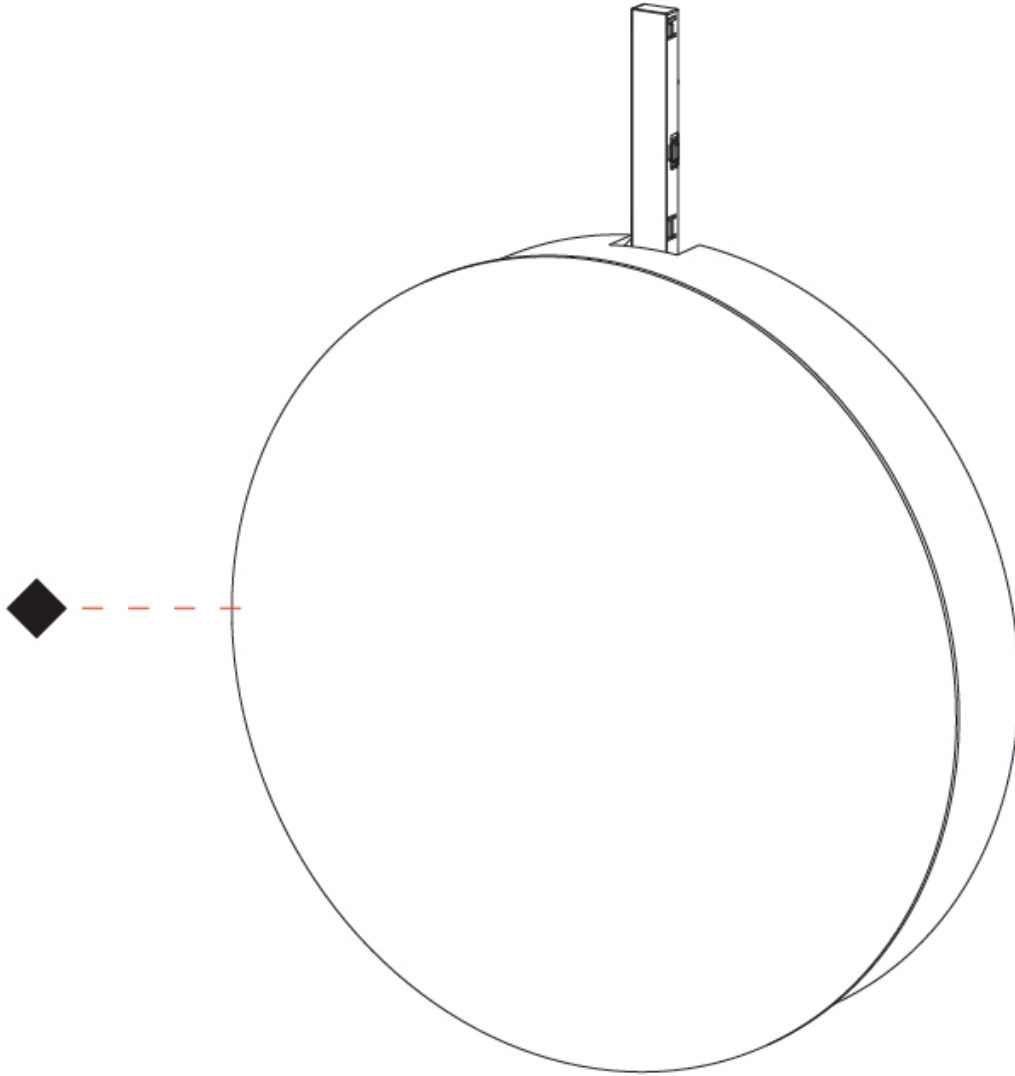

CODE SYSTEM

A3T258-

PROJECT	_____
TYPE	_____
SPECIFIER	_____
QUANTITY	_____
DATE	_____

A