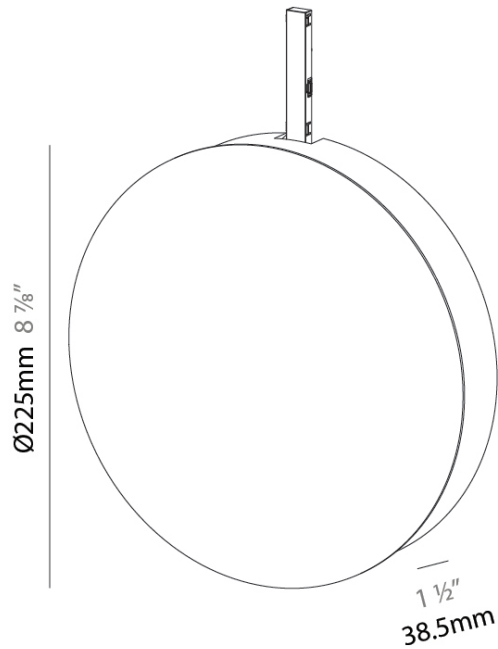

PROJECT _____
TYPE _____
SPECIFIER _____
QUANTITY _____
DATE _____

CODE SYSTEM

A3T258- _____ - _____
base number LED Finishes
Dimming (Diamond)

DESCRIPTION
The Code System - DOT End Power Feed - 86W 48V - Dimmable

1. To build a product code in our configurator select the specify button on the base model # product page
2. To build a manual product code on this datasheet choose from the options listed below in blue font and add the suffix to the base model #

GENERAL
Series: Code System
Partner: Prolight
Division: Architectural

PHYSICAL
Shape: Round
Diameter (mm): 225
Diameter (in): 8 7/8
Height (mm): 39
Height (in): 1 9/16
Fixture Finish: SSR / BKV / CWI / CRY / HAB / UFT / ITA / RUA / FTG / MYG / LOD / PUS / FRO / FUP / KIA / POP / BLS / SPG / MEY / GOH / CHC / COM / ABZ / JAG / OBR / MOS / ROR
Fixture Material: Aluminum

RATINGS AND CERTIFICATIONS
Certified By: Certified for North American Standards
IP rating: IP20