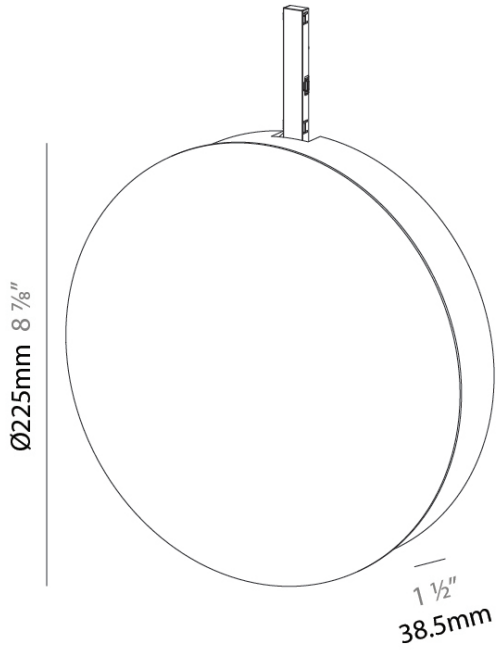

PROJECT	_____
TYPE	_____
SPECIFIER	_____
QUANTITY	_____
DATE	_____

CODE SYSTEM

A3T263- _____ - _____
base number   LED   Finishes
                         Dimming   (Diamond)

DESCRIPTION
The Code System - Stand Alone Single Power Feed - 86W 48V - Dimmable

1. To build a product code in our configurator select the specify button on the base model # product page
2. To build a manual product code on this datasheet choose from the options listed below in blue font and add the suffix to the base model #

GENERAL
Series: Code System
Partner: Prolight
Division: Architectural

PHYSICAL
Shape: Round
Diameter (mm): 225
Diameter (in): 8 7/8
Height (mm): 39
Height (in): 1 9/16
Fixture Finish: SSR / BKV / CWI / CRY / HAB / UFT / ITA / RUA / FTG / MYG / LOD / PUS / FRO / FUP / KIA / POP / BLS / SPG / MEY / GOH / CHC / COM / ABZ / JAG / OBR / MOS / ROR
Fixture Material: Aluminum

RATINGS AND CERTIFICATIONS
Certified By: Certified for North American Standards
IP rating: IP20