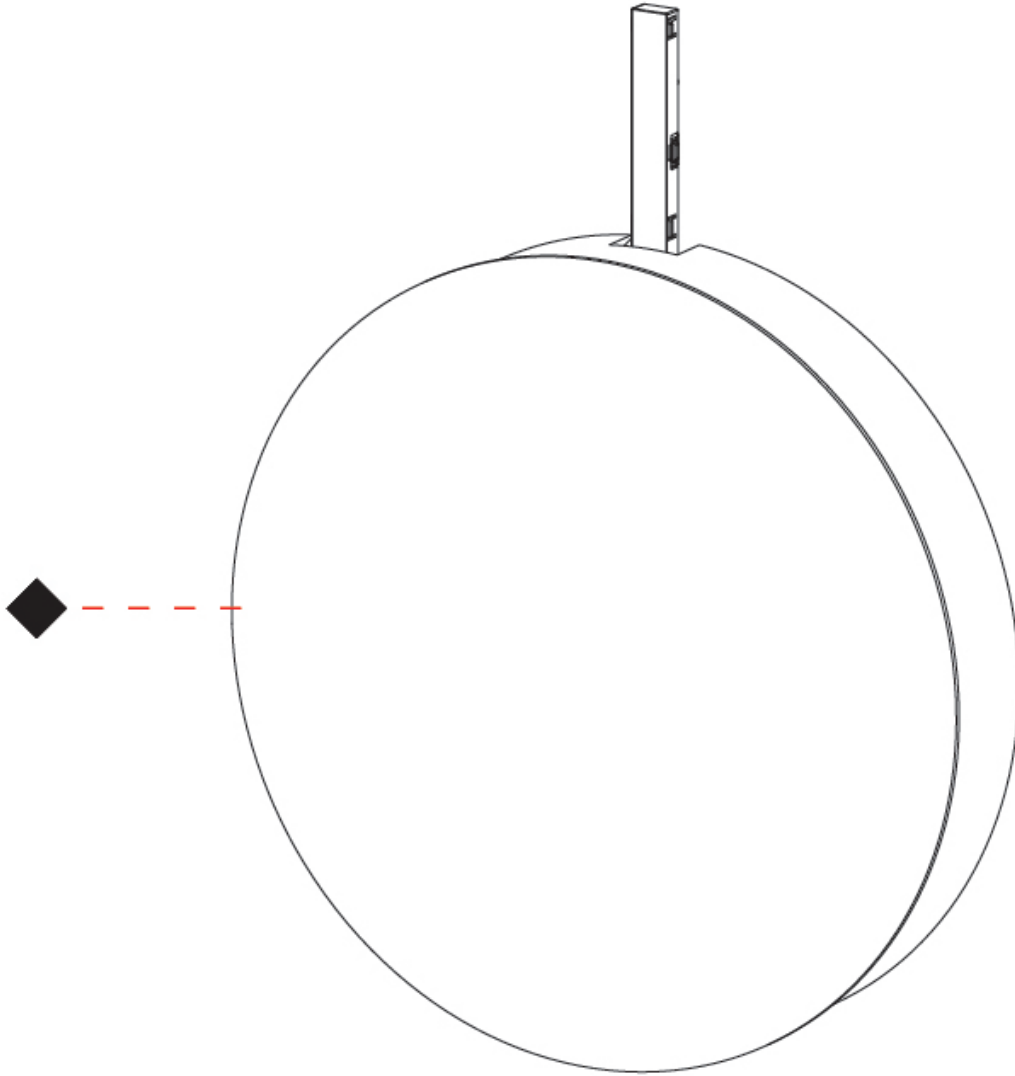

CODE SYSTEM

A3T263-

PROJECT	_____
TYPE	_____
SPECIFIER	_____
QUANTITY	_____
DATE	_____

A