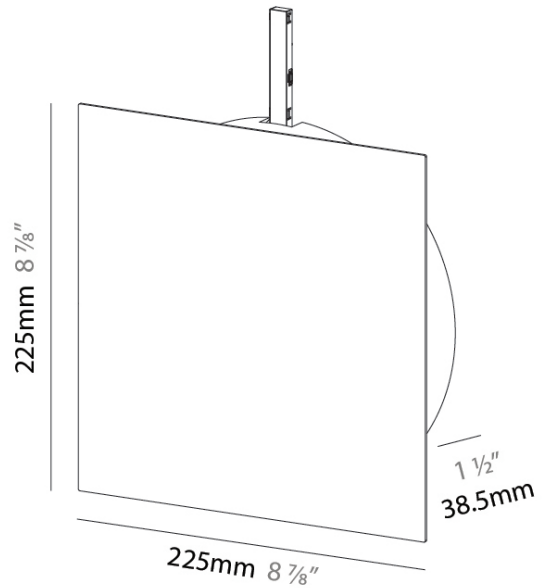

PROJECT _____
TYPE _____
SPECIFIER _____
QUANTITY _____
DATE _____

CODE SYSTEM

A3T265- - _____
base number LED Dimming Finishes (Diamond)

DESCRIPTION
GRID End Power Feed - 86W 48V - Dimmable

1. To build a product code in our configurator select the specify button on the base model # product page
2. To build a manual product code on this datasheet choose from the options listed below in blue font and add the suffix to the base model #

GENERAL
Series: Code System
Brand: Prolicht
Division: Architectural

PHYSICAL
Shape: Square
Length (mm): 225
Length (in): 8 7/8
Width (mm): 225
Width (in): 8 7/8
Height (mm): 39
Height (in): 1 9/16

Fixture Finish: SSR / BKV / CWI / CRY / HAB / UFT / ITA / RUA / FTG / MYG / LOD / PUS / FRO / FUP / KIA / POP / BLS / SPG / MEY / GOH / GUM / CHC / COM / ABZ / JAG / OBR / MOS / ROR
Fixture Material: Aluminum

RATINGS AND CERTIFICATIONS
Certified By: Certified for North American Standards
IP rating: IP20