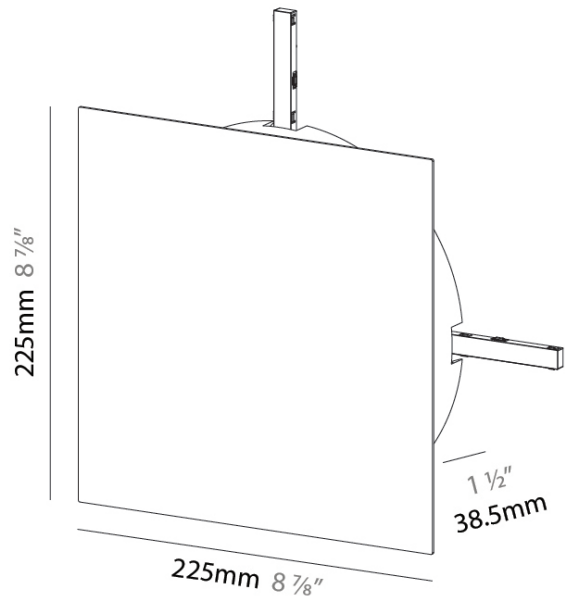

PROJECT	
TYPE	
SPECIFIER	
QUANTITY	
DATE	

CODE SYSTEM

A3T268- -
base number   LED   Finishes
                         Dimming   (Diamond)

DESCRIPTION
GRID "T" Feed - 86W 48V - Dimmable

1. To build a product code in our configurator select the specify button on the base model # product page
2. To build a manual product code on this datasheet choose from the options listed below in blue font and add the suffix to the base model #

GENERAL
Series: Code System
Partner: Prolight
Division: Architectural

PHYSICAL
Shape: Square
Length (mm): 225
Length (in): 8 7/8
Width (mm): 225
Width (in): 8 7/8
Height (mm): 39
Height (in): 1 9/16

Fixture Finish: SSR / BKV / CWI / CRY / HAB / UFT / ITA / RUA / FTG / MYG / LOD / PUS / FRO / FUP / KIA / POP / BLS / SPG / MEY / GOH / CHC / COM / ABZ / JAG / OBR / MOS / ROR
Fixture Material: Aluminum

RATINGS AND CERTIFICATIONS
Certified By: Certified for North American Standards
IP rating: IP20