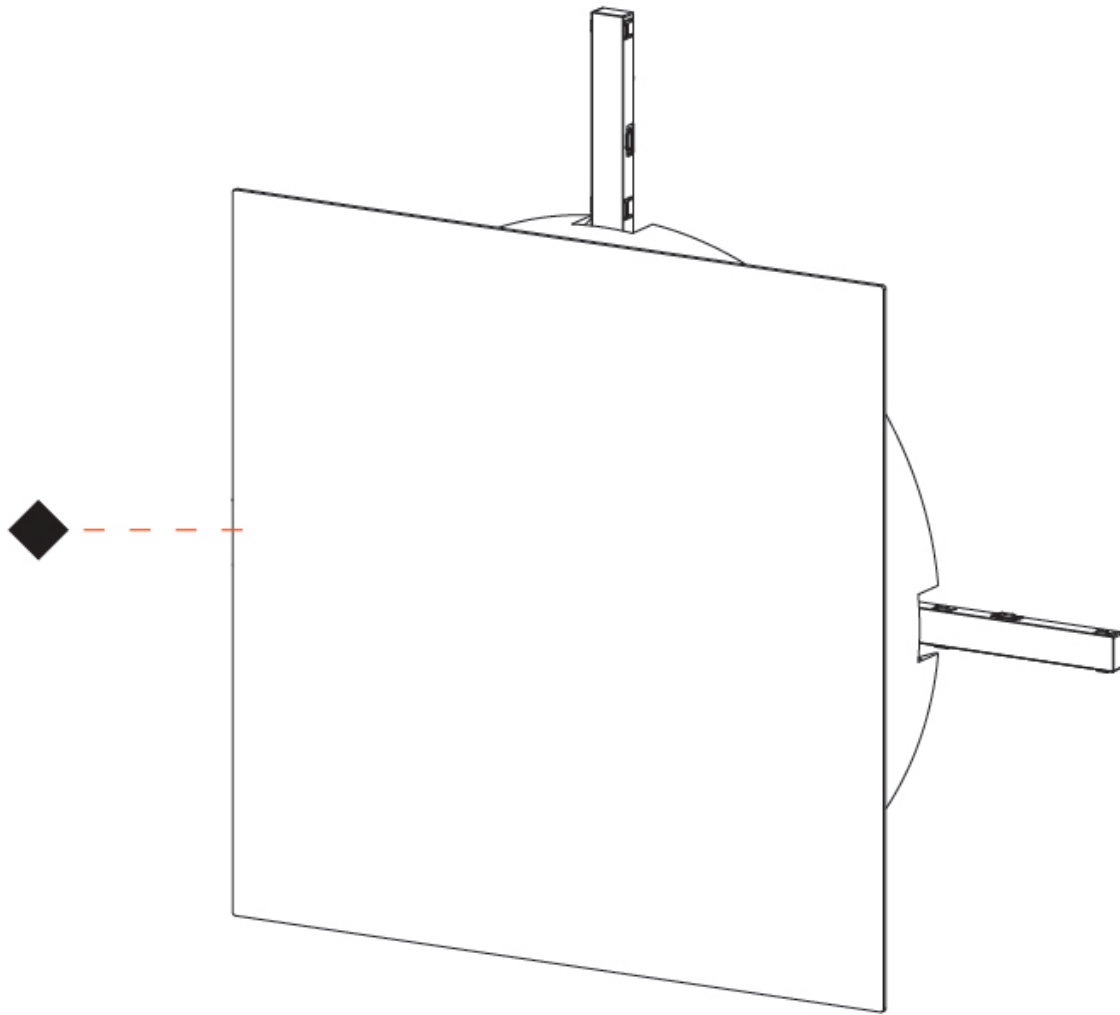

CODE SYSTEM

A3T268-

PROJECT _____

TYPE _____

SPECIFIER _____

QUANTITY _____

DATE _____

A