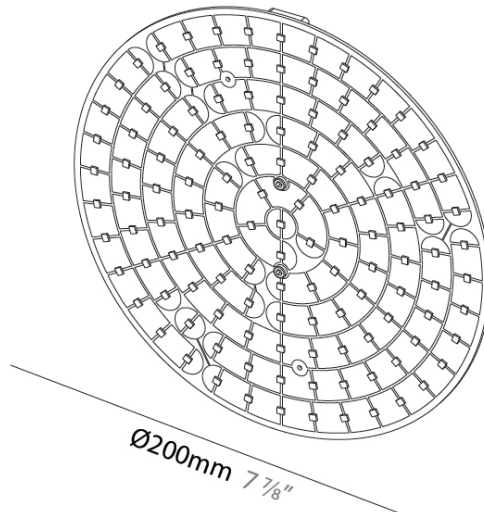

CODE SYSTEM

A3T272

base number

DESCRIPTION

DOT Direct - LED 2700K, 4W, 450lm, CRI90 - Black

1. To build a product code in our configurator select the specify button on the base model # product page
2. To build a manual product code on this datasheet choose from the options listed below in blue font and add the suffix to the base model #

GENERAL

Series: Code System
Partner: Prolicht
Division: Architectural
Light Distribution: Direct

PHYSICAL

Shape: Square
Diameter (mm): 200
Diameter (in): 7 7/8
Height (mm): 14
Height (in): 9/16
Fixture Finish: BLK
Fixture Material: Aluminum

ELECTRICAL

Lamp Type: LED
Input Wattage (W): 4
Total Output Wattage (W): 3.6
Dimming: Non-Dimming / DALI Dimming
Driver Included: No
Driver Location: Remote
Driver Type: Constant Voltage - Universal
Driver Class: Class 2
Input Voltage (V): 48
Upon Request: 0-10V Dimming

LED

Color Temperature (°K): 2700
Max. Delivered Lumen (lm): 450
Nominal Lumen (lm): 450
CRI: >90 CRI
Lamp Life (hrs): 50000

OPTICAL

Beam Angle: 122

RATINGS AND CERTIFICATIONS

Certified By: CSA Certified to UL and CSA Standards
IP rating: IP20