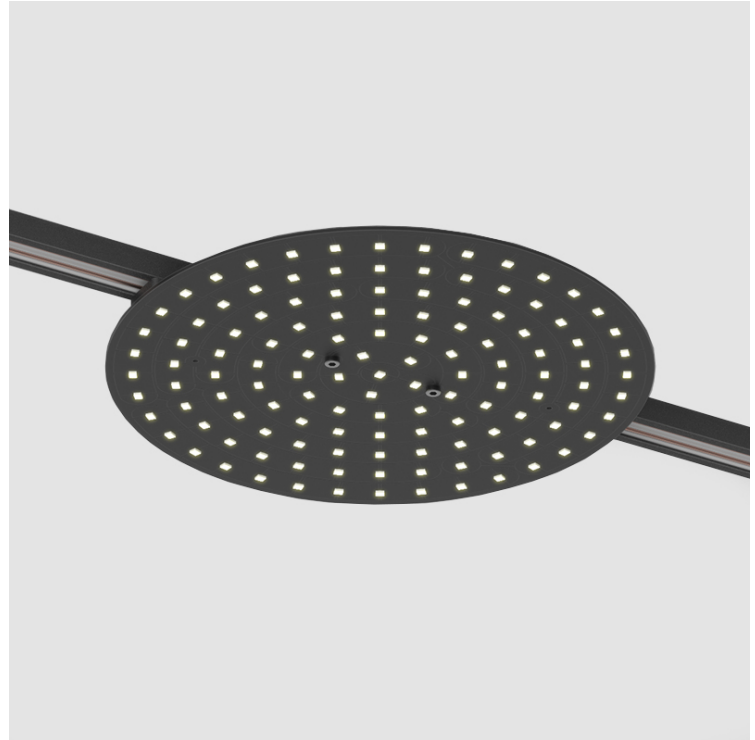

CODE SYSTEM

A3T272

base number

DESCRIPTION

DOT Direct - LED 2700K, 4W, 450lm, CRI90 - Black

1. To build a product code in our configurator select the specify button on the base model # product page
2. To build a manual product code on this datasheet choose from the options listed below in blue font and add the suffix to the base model #

GENERAL

Series: Code System
Partner: Prolicht
Division: Architectural
Light Distribution: Direct

PHYSICAL

Shape: Square
Diameter (mm): 200
Diameter (in): 7 7/8
Height (mm): 14
Height (in): 9/16
Fixture Finish: BLK
Fixture Material: Aluminum

ELECTRICAL

Lamp Type: LED
Input Wattage (W): 4
Total Output Wattage (W): 3.6
Dimming: Non-Dimming / DALI Dimming
Driver Included: No
Driver Location: Remote
Driver Type: Constant Voltage - Universal
Driver Class: Class 2
Input Voltage (V): 48
Upon Request: 0-10V Dimming

LED

Color Temperature (°K): 2700
Max. Delivered Lumen (lm): 450
Nominal Lumen (lm): 450
CRI: >90 CRI
Lamp Life (hrs): 50000

OPTICAL

Beam Angle: 122

RATINGS AND CERTIFICATIONS

Certified By: CSA Certified to UL and CSA Standards
IP rating: IP20