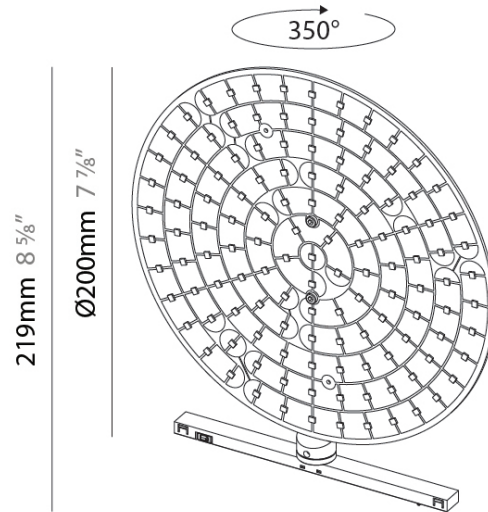

CODE SYSTEM

A3T273

base number

DESCRIPTION
DOT Standing - LED 2700K, 4W, 450lm, CRI90 - Black

1. To build a product code in our configurator select the specify button on the base model # product page
2. To build a manual product code on this datasheet choose from the options listed below in blue font and add the suffix to the base model #

GENERAL
Series: Code System
Partner: Prolicht
Division: Architectural
Light Distribution: Direct

PHYSICAL
Shape: Square
Diameter (mm): 200
Diameter (in): 7 7/8
Height (mm): 200
Height (in): 7 7/8
Fixture Finish: BLK
Fixture Material: Aluminum

ELECTRICAL
Lamp Type: LED
Input Wattage (W): 4
Total Output Wattage (W): 3.6
Dimming: Non-Dimming / DALI Dimming
Driver Included: No
Driver Location: Remote
Driver Type: Constant Voltage - Universal
Driver Class: Class 2
Input Voltage (V): 48
Upon Request: 0-10V Dimming

LED
Color Temperature (°K): 2700
Max. Delivered Lumen (lm): 450
Nominal Lumen (lm): 450
CRI: >90 CRI
Lamp Life (hrs): 50000

OPTICAL
Beam Angle: 122

RATINGS AND CERTIFICATIONS
Certified By: CSA Certified to UL and CSA Standards
IP rating: IP20