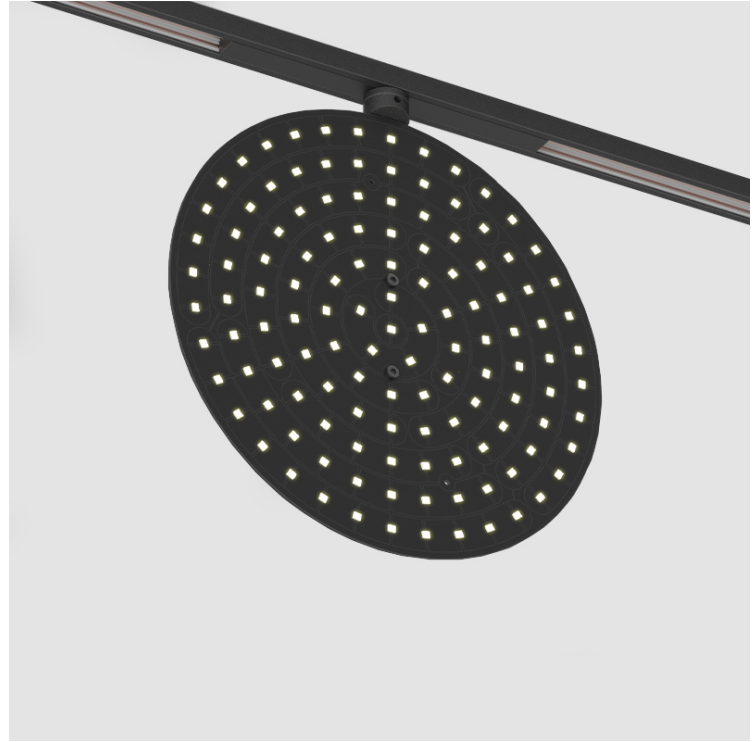

CODE SYSTEM

A3T273

base number

DESCRIPTION
 DOT Standing - LED 2700K, 4W, 450lm, CRI90 - Black

- To build a product code in our configurator select the specify button on the base model # product page
- To build a manual product code on this datasheet choose from the options listed below in blue font and add the suffix to the base model #

GENERAL
 Series: Code System
 Partner: Prolicht
 Division: Architectural
 Light Distribution: Direct

PHYSICAL
 Shape: Square
 Diameter (mm): 200
 Diameter (in): 7 7/8
 Height (mm): 200
 Height (in): 7 7/8
 Fixture Finish: BLK
 Fixture Material: Aluminum

LED
 Color Temperature (°K): 2700
 Max. Delivered Lumen (lm): 450
 Nominal Lumen (lm): 450
 CRI: >90 CRI
 Lamp Life (hrs): 50000

OPTICAL
 Beam Angle: 122

RATINGS AND CERTIFICATIONS
 Certified By: CSA Certified to UL and CSA Standards
 IP rating: IP20

Black - BLK (BLK)

Digital: Not all screens are calibrated the same, and therefore, colors will appear differently between screens.

Physical: When texture is involved, there will be variations in color, character, and tone within a product series and between product families.