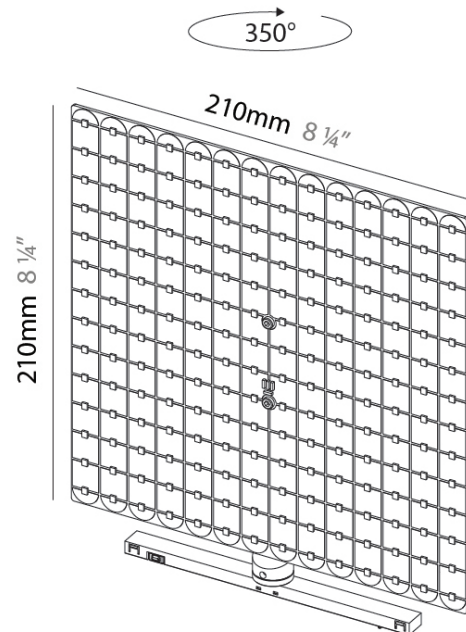

GENERAL

Series: Code System
 Partner: Prolicht
 Division: Architectural
 Light Distribution: Direct

PHYSICAL

Shape: Square
 Length (mm): 210
 Length (in): 8 ¹/₁₆
 Width (mm): 210
 Width (in): 8 ¹/₁₆
 Height (mm): 230
 Height (in): 9 ¹/₁₆
 Fixture Finish: BLK
 Fixture Material: Aluminum

LED

Color Temperature (°K): 2700
 Max. Delivered Lumen (lm): 460
 Nominal Lumen (lm): 460
 CRI: >90 CRI
 Lamp Life (hrs): 50000

OPTICAL

Beam Angle: 122

RATINGS AND CERTIFICATIONS

Certified By: CSA Certified to UL and CSA Standards
 IP rating: IP20