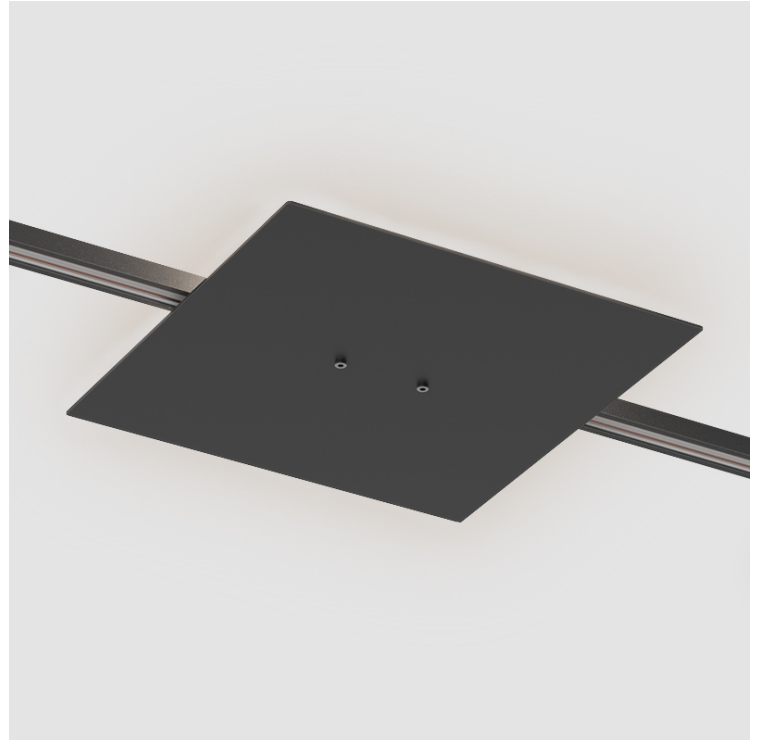

PROJECT	
TYPE	
SPECIFIER	
QUANTITY	
DATE	

CODE SYSTEM

A3T277

base number

DESCRIPTION

Grid Indirect - LED 2700K, 5W, 400lm, CRI90 - Black

1. To build a product code in our configurator select the specify button on the base model # product page
2. To build a manual product code on this datasheet choose from the options listed below in blue font and add the suffix to the base model #

GENERAL

Series: Code System
Partner: Prolicht
Division: Architectural
Light Distribution: Indirect

PHYSICAL

Shape: Square
Length (mm): 210
Length (in): 8 1/4
Width (mm): 210
Width (in): 8 1/4
Height (mm): 14
Height (in): 9/16
Fixture Finish: BLK
Fixture Material: Aluminum

ELECTRICAL

Lamp Type: LED
Input Wattage (W): 5
Total Output Wattage (W): 4.5
Dimming: Non-Dimming / DALI Dimming
Driver Included: No
Driver Location: Remote
Driver Type: Constant Voltage - Universal
Driver Class: Class 2
Input Voltage (V): 48
Upon Request: 0-10V Dimming

LED

Color Temperature (°K): 2700
Max. Delivered Lumen (lm): 400
Nominal Lumen (lm): 400
CRI: >90 CRI
Lamp Life (hrs): 50000

OPTICAL

Beam Angle: 122

RATINGS AND CERTIFICATIONS

Certified By: CSA Certified to UL and CSA Standards
IP rating: IP20