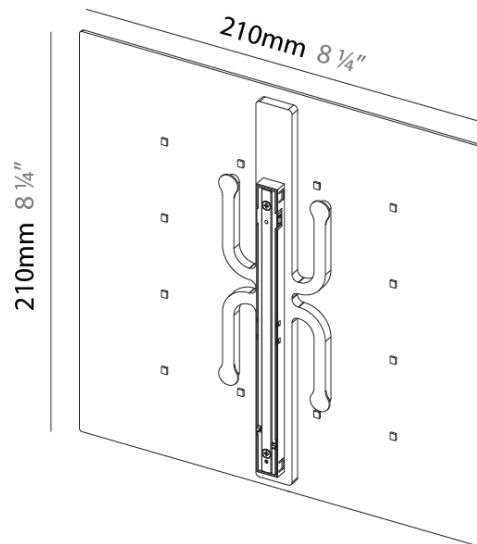

PROJECT	
TYPE	
SPECIFIER	
QUANTITY	
DATE	

CODE SYSTEM

A3T277

base number

DESCRIPTION

Grid Indirect - LED 2700K, 5W, 400lm, CRI90 - Black

1. To build a product code in our configurator select the specify button on the base model # product page
2. To build a manual product code on this datasheet choose from the options listed below in blue font and add the suffix to the base model #

GENERAL

Series: Code System
Partner: Prolicht
Division: Architectural
Light Distribution: Indirect

PHYSICAL

Shape: Square
Length (mm): 210
Length (in): 8 1/4
Width (mm): 210
Width (in): 8 1/4
Height (mm): 14
Height (in): 9/16
Fixture Finish: BLK
Fixture Material: Aluminum

ELECTRICAL

Lamp Type: LED
Input Wattage (W): 5
Total Output Wattage (W): 4.5
Dimming: Non-Dimming / DALI Dimming
Driver Included: No
Driver Location: Remote
Driver Type: Constant Voltage - Universal
Driver Class: Class 2
Input Voltage (V): 48
Upon Request: 0-10V Dimming

LED

Color Temperature (°K): 2700
Max. Delivered Lumen (lm): 400
Nominal Lumen (lm): 400
CRI: >90 CRI
Lamp Life (hrs): 50000

OPTICAL

Beam Angle: 122

RATINGS AND CERTIFICATIONS

Certified By: CSA Certified to UL and CSA Standards
IP rating: IP20