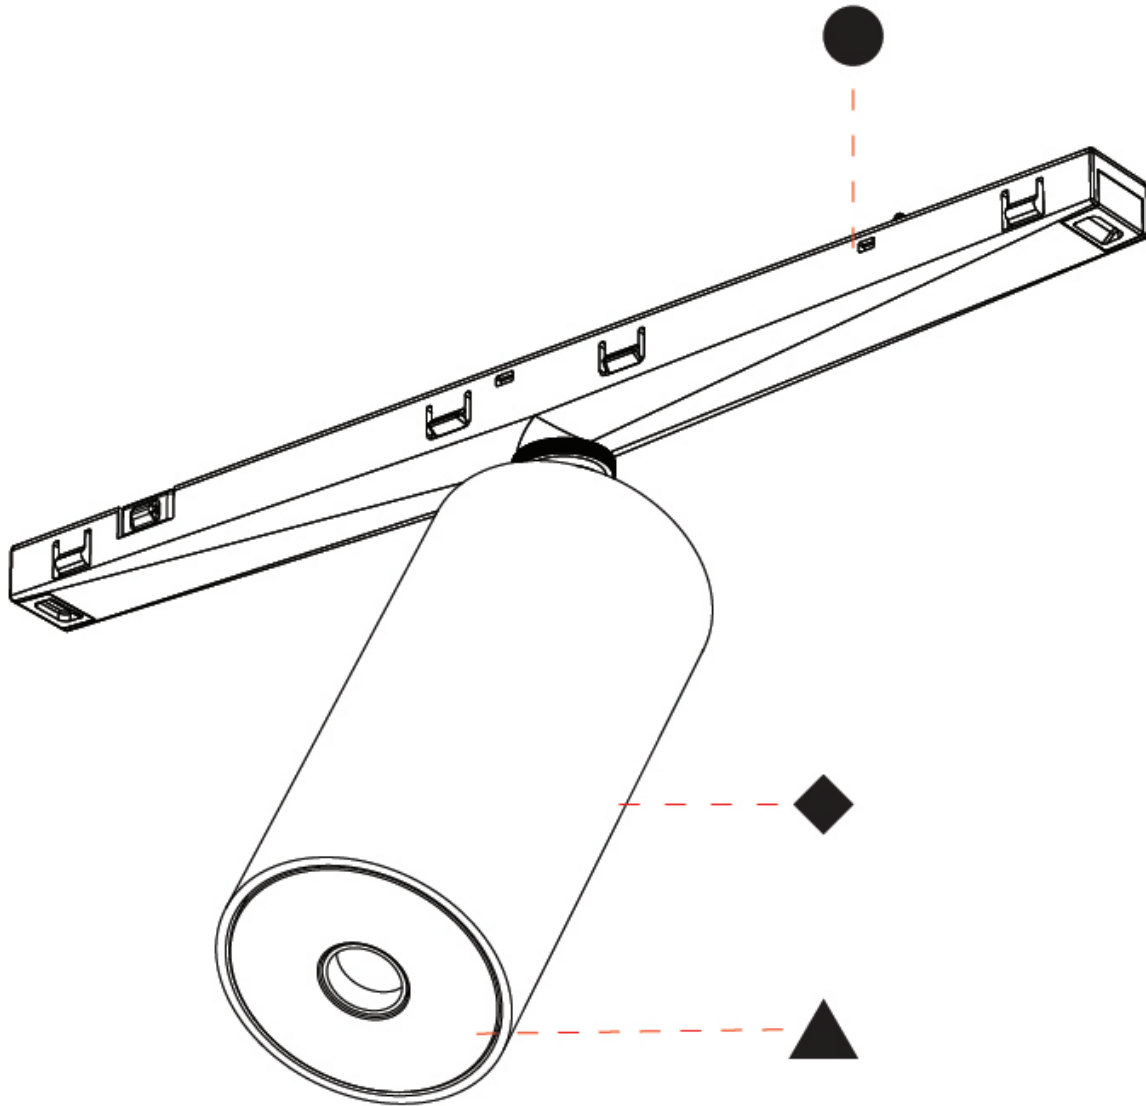

A3T288-

PROJECT _____

TYPE _____

SPECIFIER _____

QUANTITY _____

DATE _____

A