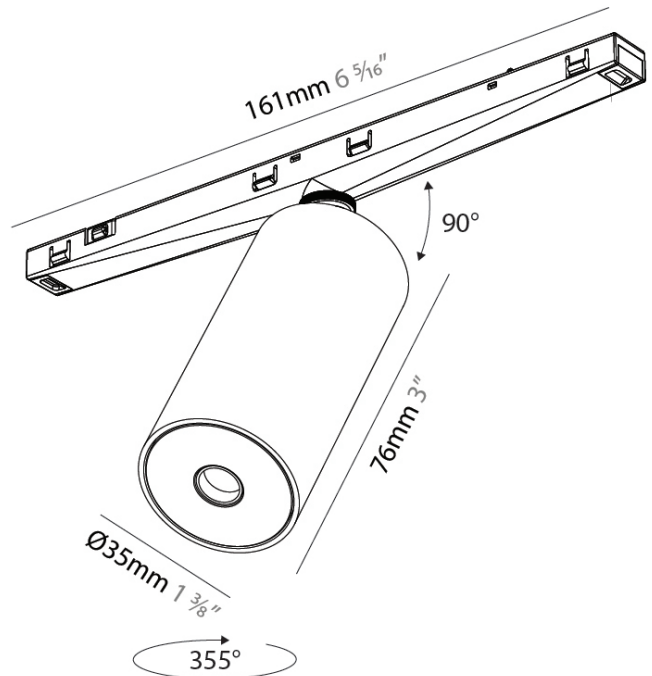

1. To build a product code in our configurator select the specify button on the base model # product page
2. To build a manual product code on this datasheet choose from the options listed below in blue font and add the suffix to the base model #

GENERAL

Series: Imagine
Partner: Prolicht
Division: Architectural
Installation: Track
Product Type: Modular Systems
Mounting Location: Ceiling
Light Distribution: Adjustable

PHYSICAL

Aperture Sizes - Downlights: 1"
Shape: Cylinder
Diameter (mm): 35
Diameter (in): 1 3/8
Height (mm): 105
Height (in): 4 1/8
Fixture Finish: SSR / BKV / CWI / CRY / HAB / UFT / ITA / RUA / FTG / MYG / LOD / PUS / FRO / FUP / KIA / POP / BLS / SPG / MEY / GOH / CHC / COM / ABZ / JAG / OBR / MOS / ROR
Holder Finish: WHI / BLK
Fixture Material: Aluminum

ELECTRICAL

Lamp Type: LED (Zhaga Standard)
Input Wattage (W): 6
Total Output Wattage (W): 5.4
Dimming: Non-Dimmable
Driver Included: No
Driver Location: Remote
Driver Type: Constant Voltage - Universal
Driver Class: Class 2
Input Voltage (V): 48
Upon Request: 0-10V Dimming, DALI Dimming

LED

Color Temperature (°K): 2700 / 3000 / 3500 / 4000
Max. Delivered Lumen (lm): 110 / 119 / 124 / 127
Nominal Lumen (lm): 372 / 399 / 418 / 427
CRI: >90 CRI
Lamp Life (hrs): 50000

OPTICAL

Optic: 14
Adjustability: Rotational 350°; Tilt 90°

RATINGS AND CERTIFICATIONS

Certified By: CSA Certified to UL and CSA Standards
IP rating: IP20