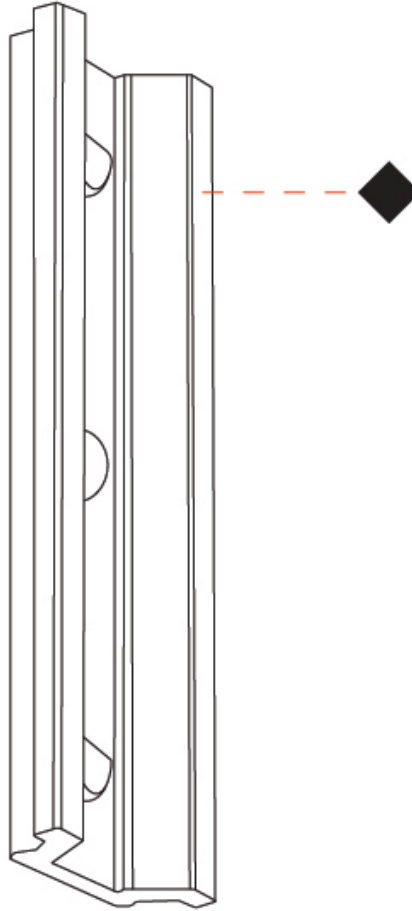

MINIMAL TRACK SUSPENSION

A3T301-

PROJECT

TYPE

SPECIFIER

QUANTITY

DATE

A