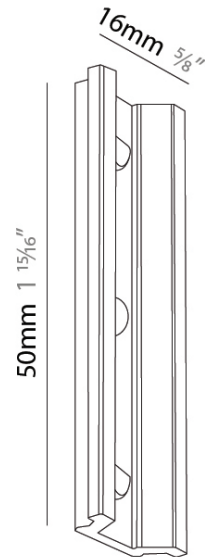

PROJECT	
TYPE	
SPECIFIER	
QUANTITY	
DATE	

MINIMAL TRACK SUSPENSION

A3T301-

base number   Finish
Options

DESCRIPTION
Minimal Track - Suspension - Long Pendant Bracket with Countersunk Hole for Suspensions

1. To build a product code in our configurator select the specify button on the base model # product page
2. To build a manual product code on this datasheet choose from the options listed below in blue font and add the suffix to the base model #

GENERAL

Series: Minimal Track
Brand: Prolicht
Division: Architectural
Mounting Type: Suspension
Mounting Location: Wall / Ceiling
Subcategory: Profile

PHYSICAL

Shape: Rectangle
Length (mm): 50
Length (in): 115/16
Width (mm): 15.6
Width (in): 5/8
Height (mm): 6
Height (in): 1/4
Fixture Finish: BLK / WHI
Fixture Material: Aluminum

RATINGS AND CERTIFICATIONS

Certified By: Certified for North American Standards
IP rating: IP20