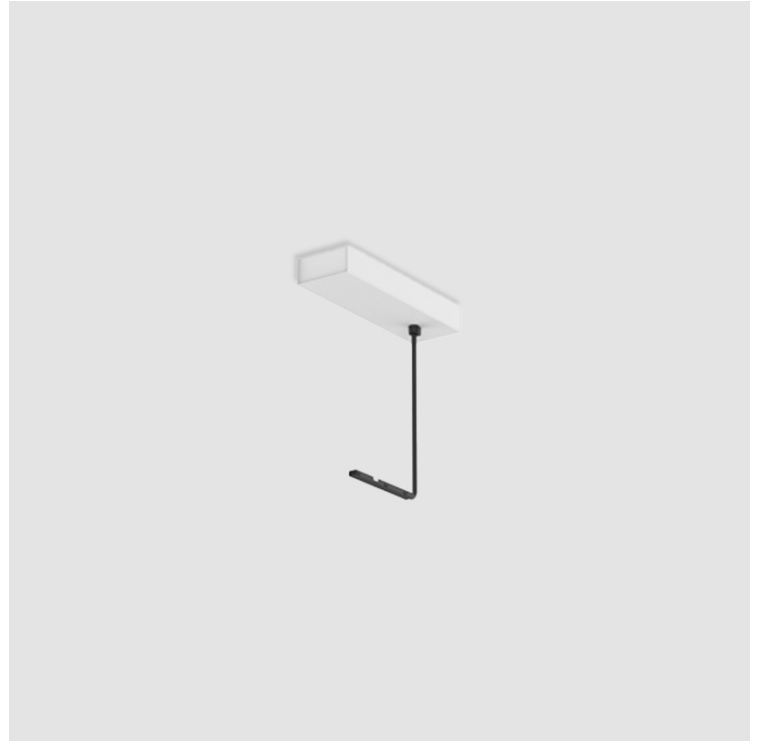

MINIMAL TRACK SUSPENSION

A3T302-

base number   Finishes   Finish
(Diamond) Options

PROJECT	_____
TYPE	_____
SPECIFIER	_____
QUANTITY	_____
DATE	_____

DESCRIPTION

Minimal Track - Suspension - Driver Box ON/OFF (max. 96W)

1. To build a product code in our configurator select the specify button on the base model # product page
2. To build a manual product code on this datasheet choose from the options listed below in blue font and add the suffix to the base model #

GENERAL

Series: Minimal Track
Brand: Prolicht
Division: Architectural
Mounting Type: Suspension
Mounting Location: Wall / Ceiling
Subcategory: Profile

PHYSICAL

Shape: Rectangle
Length (mm): 240
Length (in): 9 ⁷/₁₆
Width (mm): 75
Width (in): 2 ¹⁵/₁₆
Height (mm): 36
Height (in): 1 ⁷/₁₆

Fixture Finish: SSR / BKV / CWI / CRY / HAB / UFT / ITA / RUA / FTG / MYG / LOD / PUS / FRO / FUP / KIA / POP / BLS / SPG / MEY / GOH / GUM / CHC / COM / ABZ / JAG / OBR / MOS / ROR

Holder Finish: WHI / BLK
Fixture Material: Aluminum

RATINGS AND CERTIFICATIONS

Certified By: Certified for North American Standards
IP rating: IP20