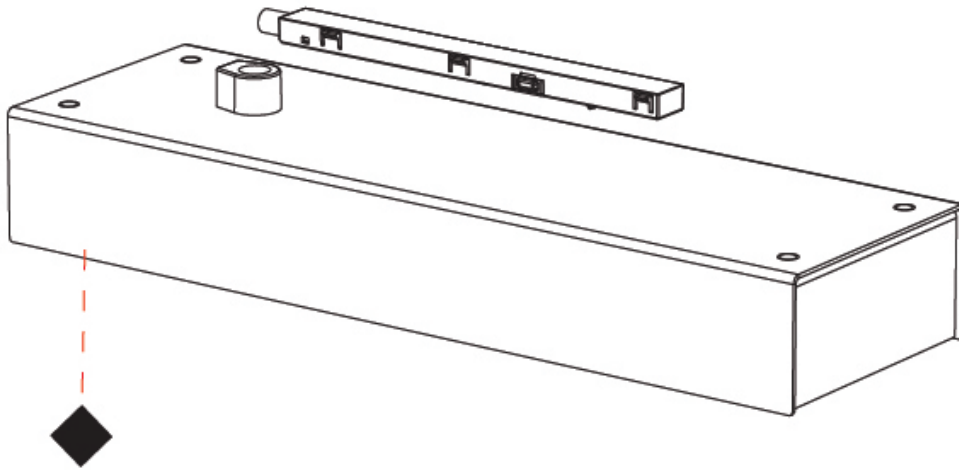

MINIMAL TRACK SUSPENSION

A3T302-

PROJECT _____

TYPE _____

SPECIFIER _____

QUANTITY _____

DATE _____

A