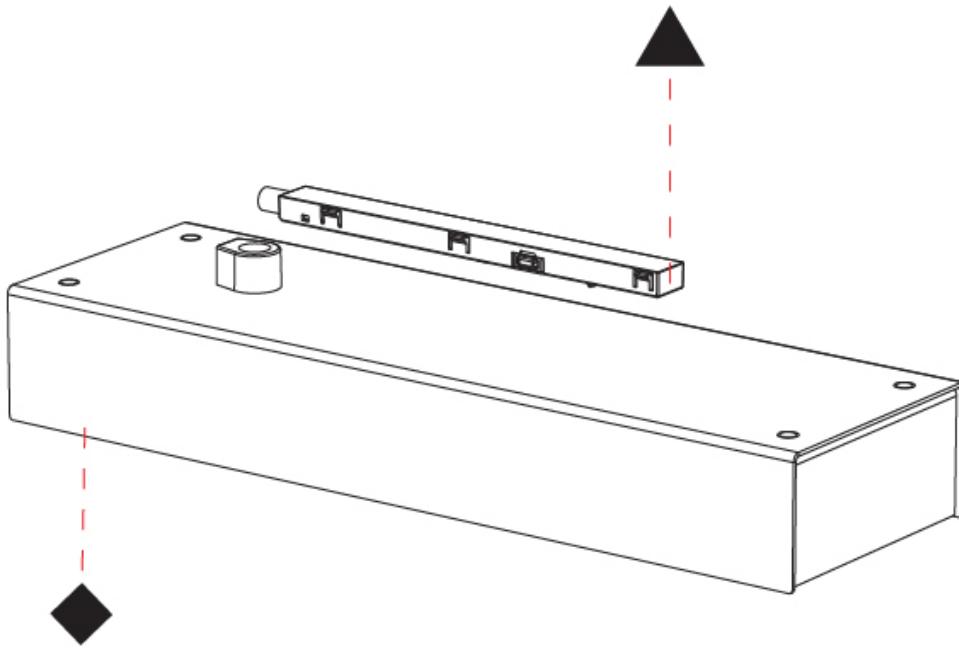

MINIMAL TRACK SUSPENSION

A3T302-

PROJECT	_____
TYPE	_____
SPECIFIER	_____
QUANTITY	_____
DATE	_____