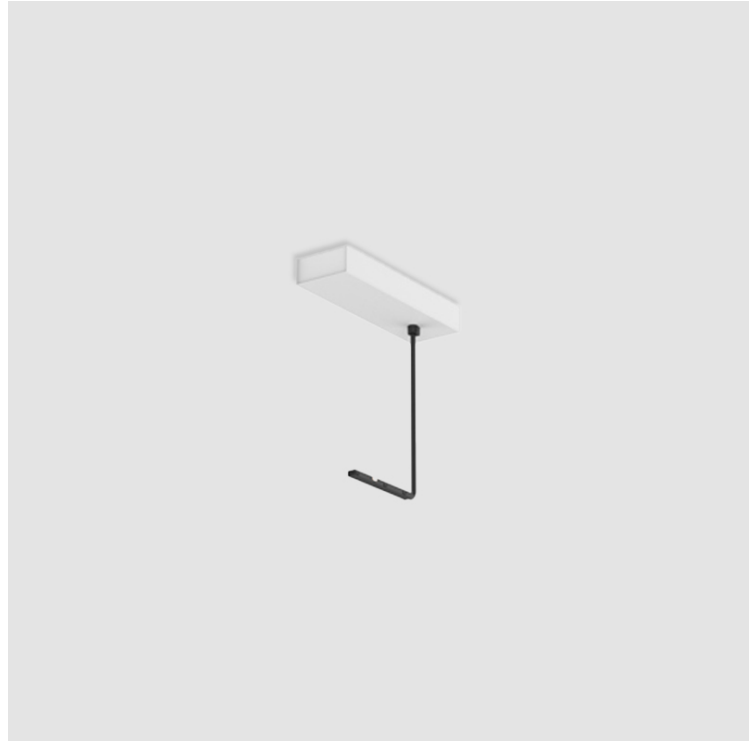

MINIMAL TRACK SUSPENSION

A3T302-

base number _____
Finishes (Diamond) _____
Finish Options _____

PROJECT
TYPE
SPECIFIER
QUANTITY
DATE

DESCRIPTION

Minimal Track - Suspension - Driver Box ON/OFF (max. 96W)

1. To build a product code in our configurator select the specify button on the base model # product page
2. To build a manual product code on this datasheet choose from the options listed below in blue font and add the suffix to the base model #

GENERAL

Series: Minimal Track _____
Partner: Prolight _____
Division: Architectural _____
Installation: Suspension _____
Product Type: Linear Profiles _____
Mounting Location: Wall / Ceiling _____

PHYSICAL

Shape: Rectangle _____
Length (mm): 240 _____
Length (in): 9 ⁷/₁₆ _____
Width (mm): 75 _____
Width (in): 2 ¹⁵/₁₆ _____
Height (mm): 36 _____
Height (in): 1 ⁷/₁₆ _____
Fixture Finish: SSR / BKV / CWI / CRY / HAB / UFT / ITA / RUA / FTG / MYG / LOD / PUS / FRO / FUP / KIA / POP / BLS / SPG / MEY / GOH / CHC / COM / ABZ / JAG / OBR / MOS / ROR _____
Holder Finish: WHI / BLK _____
Fixture Material: Aluminum _____

RATINGS AND CERTIFICATIONS

Certified By: Certified for North American Standards _____
IP rating: IP20 _____