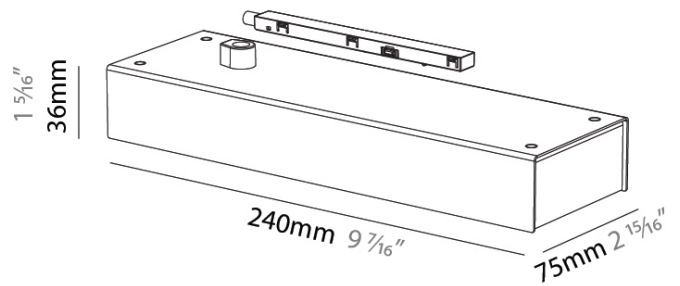

MINIMAL TRACK SUSPENSION

A3T302-

base number   Finishes   Finish
(Diamond) Options

PROJECT	_____
TYPE	_____
SPECIFIER	_____
QUANTITY	_____
DATE	_____

DESCRIPTION

Minimal Track - Suspension - Driver Box ON/OFF (max. 96W)

1. To build a product code in our configurator select the specify button on the base model # product page
2. To build a manual product code on this datasheet choose from the options listed below in blue font and add the suffix to the base model #

GENERAL

Series: Minimal Track
Brand: Prolicht
Division: Architectural
Mounting Type: Suspension
Mounting Location: Wall / Ceiling
Subcategory: Profile

PHYSICAL

Shape: Rectangle
Length (mm): 240
Length (in): 9 ⁷/₁₆
Width (mm): 75
Width (in): 2 ¹⁵/₁₆
Height (mm): 36
Height (in): 1 ⁷/₁₆

Fixture Finish: SSR / BKV / CWI / CRY / HAB / UFT / ITA / RUA / FTG / MYG / LOD / PUS / FRO / FUP / KIA / POP / BLS / SPG / MEY / GOH / GUM / CHC / COM / ABZ / JAG / OBR / MOS / ROR

Holder Finish: WHI / BLK
Fixture Material: Aluminum

RATINGS AND CERTIFICATIONS

Certified By: Certified for North American Standards
IP rating: IP20