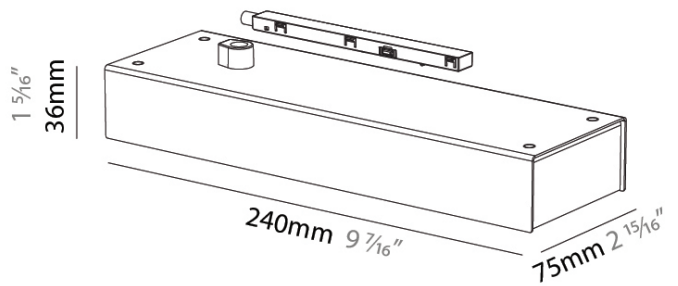

MINIMAL TRACK SUSPENSION

A3T302-

base number _____
Finishes (Diamond) _____
Finish Options _____

PROJECT
TYPE
SPECIFIER
QUANTITY
DATE

DESCRIPTION

Minimal Track - Suspension - Driver Box ON/OFF (max. 96W)

1. To build a product code in our configurator select the specify button on the base model # product page
2. To build a manual product code on this datasheet choose from the options listed below in blue font and add the suffix to the base model #

GENERAL

Series: Minimal Track _____
Partner: Prolight _____
Division: Architectural _____
Installation: Suspension _____
Product Type: Linear Profiles _____
Mounting Location: Wall / Ceiling _____

PHYSICAL

Shape: Rectangle _____
Length (mm): 240 _____
Length (in): 9 ⁷/₁₆ _____
Width (mm): 75 _____
Width (in): 2 ¹⁵/₁₆ _____
Height (mm): 36 _____
Height (in): 1 ⁷/₁₆ _____
Fixture Finish: SSR / BKV / CWI / CRY / HAB / UFT / ITA / RUA / FTG / MYG / LOD / PUS / FRO / FUP / KIA / POP / BLS / SPG / MEY / GOH / CHC / COM / ABZ / JAG / OBR / MOS / ROR _____
Holder Finish: WHI / BLK _____
Fixture Material: Aluminum _____

RATINGS AND CERTIFICATIONS

Certified By: Certified for North American Standards _____
IP rating: IP20 _____