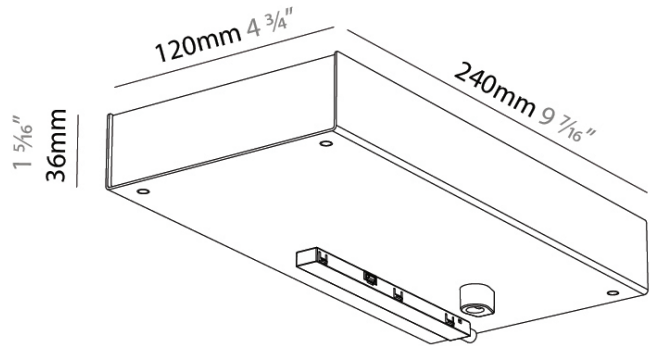

MINIMAL TRACK SUSPENSION

A3T303- -

base number _____
Finishes (Diamond) _____
Finish Options _____

DESCRIPTION

Minimal Track - Suspension - Driver Box Touchdim (max. 92W)

1. To build a product code in our configurator select the specify button on the base model # product page
2. To build a manual product code on this datasheet choose from the options listed below in blue font and add the suffix to the base model #

GENERAL

Series: Minimal Track _____
Brand: Prolicht _____
Division: Architectural _____
Mounting Type: Suspension _____
Mounting Location: Wall / Ceiling _____
Subcategory: Profile _____

PHYSICAL

Shape: Rectangle _____
Length (mm): 240 _____
Length (in): 9 ⁷/₁₆ _____
Width (mm): 120 _____
Width (in): 4 ³/₄ _____
Height (mm): 36 _____
Height (in): 1 ⁷/₁₆ _____

Fixture Finish: SSR / BKV / CWI / CRY / HAB / UFT / ITA / RUA / FTG / MYG / LOD / PUS / FRO / FUP / KIA / POP / BLS / SPG / MEY / GOH / GUM / CHC / COM / ABZ / JAG / OBR / MOS / ROR

Holder Finish: WHI / BLK _____
Fixture Material: Aluminum _____

RATINGS AND CERTIFICATIONS

Certified By: Certified for North American Standards _____
IP rating: IP20 _____