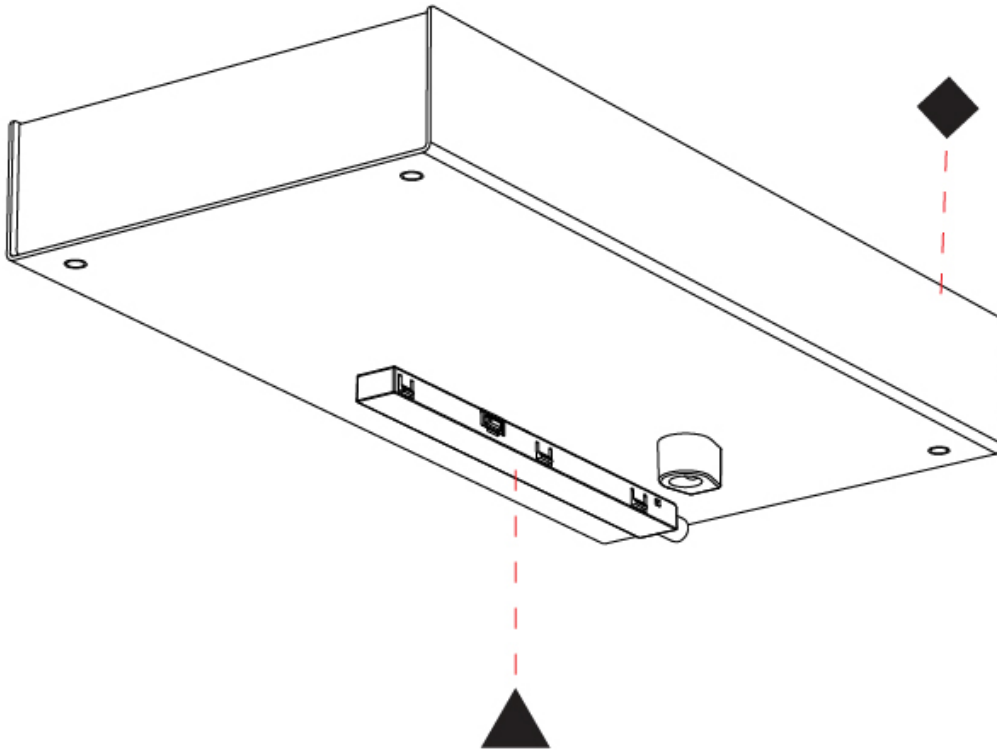

MINIMAL TRACK SUSPENSION

A3T303-

PROJECT _____

TYPE _____

SPECIFIER _____

QUANTITY _____

DATE _____