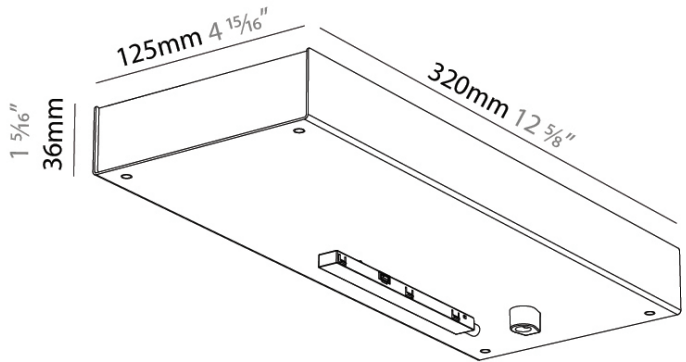

MINIMAL TRACK SUSPENSION

A3T305-

base number   Finishes (Diamond)   Finish Options

PROJECT
TYPE
SPECIFIER
QUANTITY
DATE

DESCRIPTION

Minimal Track - Suspension - Driver Box Matter (max. 86W)

1. To build a product code in our configurator select the specify button on the base model # product page
2. To build a manual product code on this datasheet choose from the options listed below in blue font and add the suffix to the base model #

GENERAL

Series: Minimal Track
Partner: Prolight
Division: Architectural
Installation: Suspension
Product Type: Linear Profiles
Mounting Location: Ceiling

PHYSICAL

Shape: Rectangle
Length (mm): 240
Length (in): 9 ⁷/₁₆
Width (mm): 125
Width (in): 4 ¹⁵/₁₆
Height (mm): 36
Height (in): 1 ⁷/₁₆
Fixture Finish: SSR / BKV / CWI / CRY / HAB / UFT / ITA / RUA / FTG / MYG / LOD / PUS / FRO / FUP / KIA / POP / BLS / SPG / MEY / GOH / CHC / COM / ABZ / JAG / OBR / MOS / ROR
Holder Finish: WHI / BLK
Fixture Material: Aluminum

RATINGS AND CERTIFICATIONS

Certified By: Certified for North American Standards
IP rating: IP20