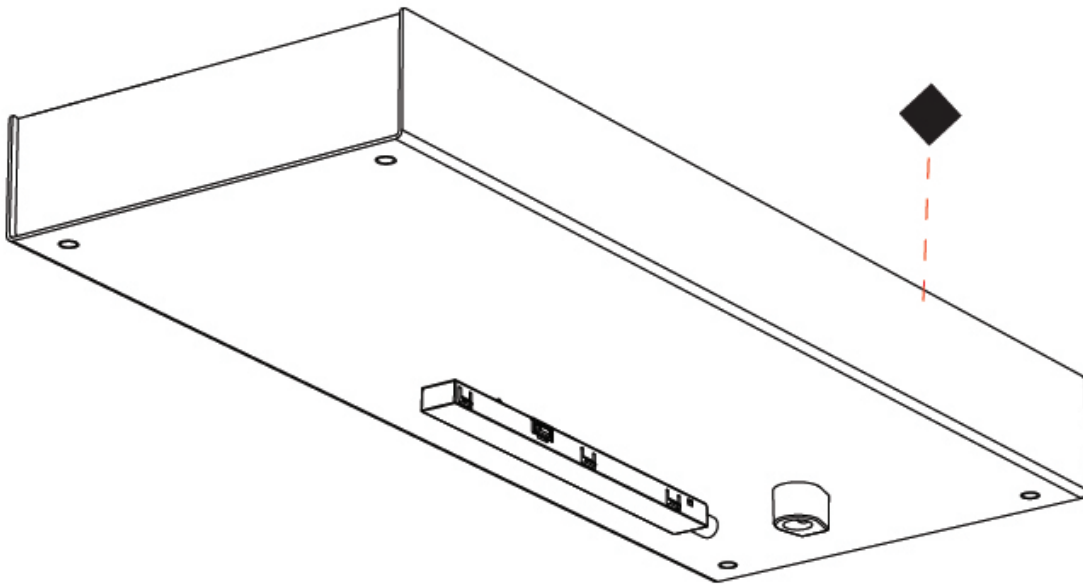

MINIMAL TRACK SUSPENSION

A3T305-

PROJECT	_____
TYPE	_____
SPECIFIER	_____
QUANTITY	_____
DATE	_____