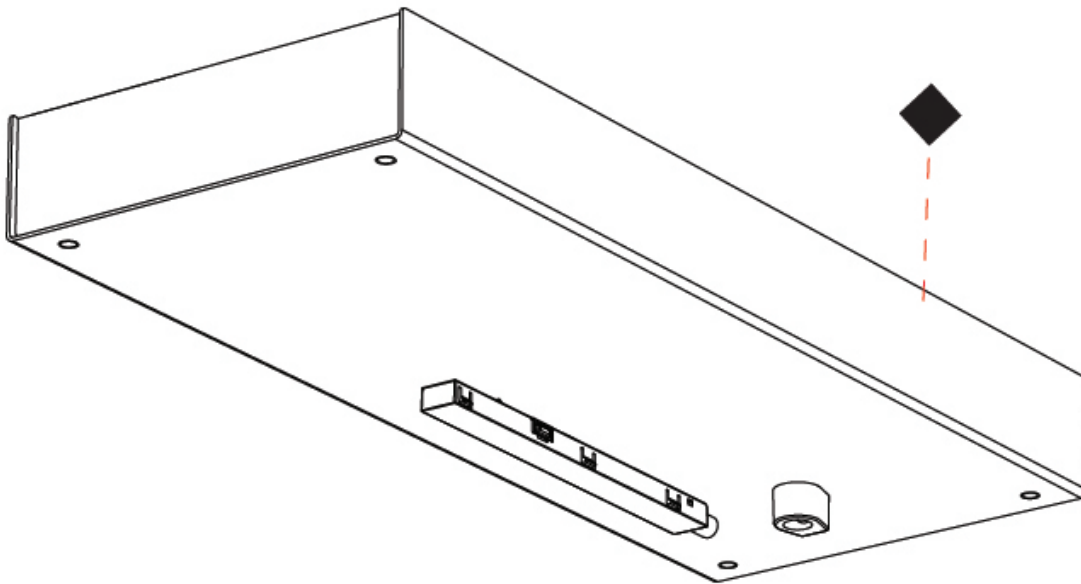

MINIMAL TRACK SUSPENSION

A3T305-

PROJECT	_____
TYPE	_____
SPECIFIER	_____
QUANTITY	_____
DATE	_____