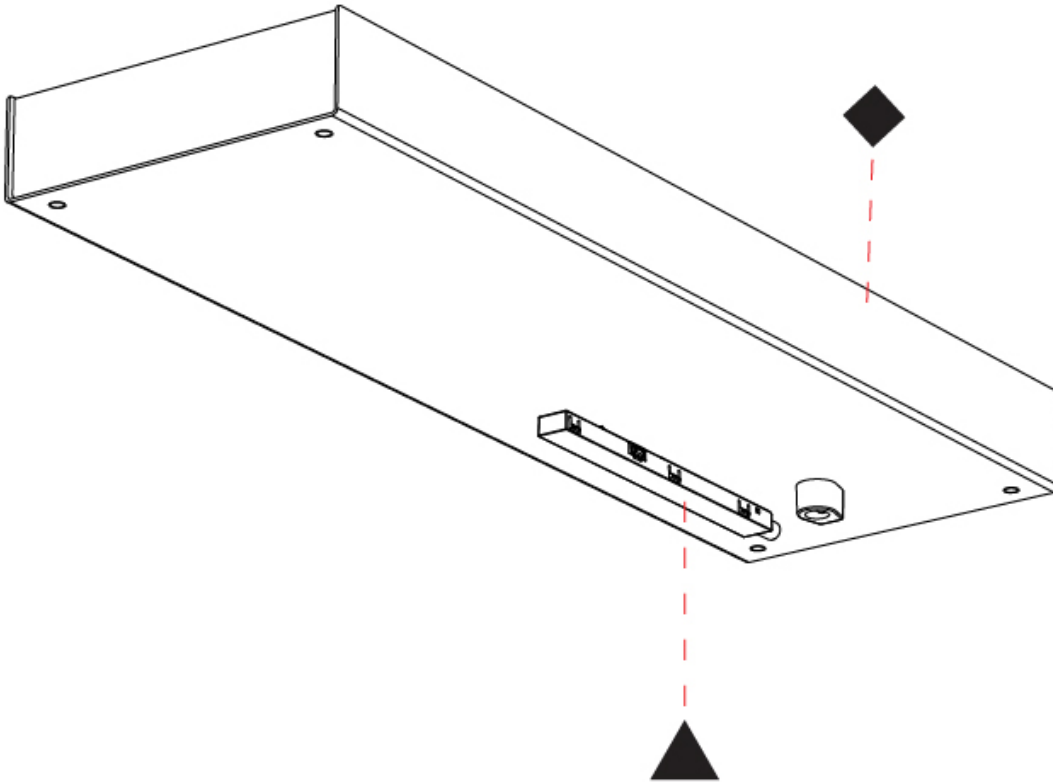

MINIMAL TRACK SUSPENSION

A3T306-

PROJECT
TYPE
SPECIFIER
QUANTITY
DATE