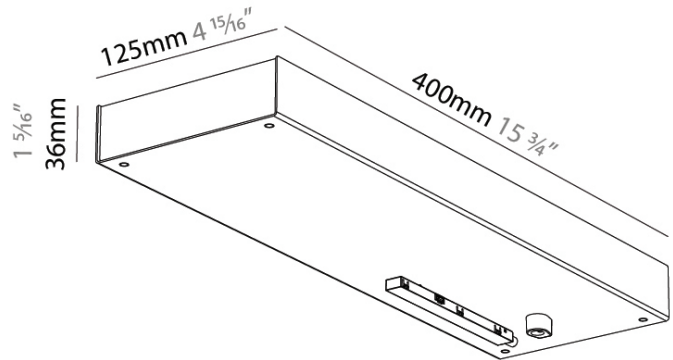

MINIMAL TRACK SUSPENSION

A3T306-

base number   Finishes   Finish
(Diamond) Options

PROJECT	_____
TYPE	_____
SPECIFIER	_____
QUANTITY	_____
DATE	_____

DESCRIPTION

Minimal Track - Suspension - Driver Box ON/OFF (max. 200W)

1. To build a product code in our configurator select the specify button on the base model # product page
2. To build a manual product code on this datasheet choose from the options listed below in blue font and add the suffix to the base model #

GENERAL

Series: Minimal Track
Brand: Prolicht
Division: Architectural
Mounting Type: Suspension
Mounting Location: Wall / Ceiling
Subcategory: Profile

PHYSICAL

Shape: Rectangle
Length (mm): 400
Length (in): 15 ³/₄
Width (mm): 125
Width (in): 4 ¹⁵/₁₆
Height (mm): 36
Height (in): 1 ⁷/₁₆

Fixture Finish: SSR / BKV / CWI / CRY / HAB / UFT / ITA / RUA / FTG / MYG / LOD / PUS / FRO / FUP / KIA / POP / BLS / SPG / MEY / GOH / GUM / CHC / COM / ABZ / JAG / OBR / MOS / ROR

Holder Finish: WHI / BLK
Fixture Material: Aluminum

RATINGS AND CERTIFICATIONS

Certified By: Certified for North American Standards
IP rating: IP20