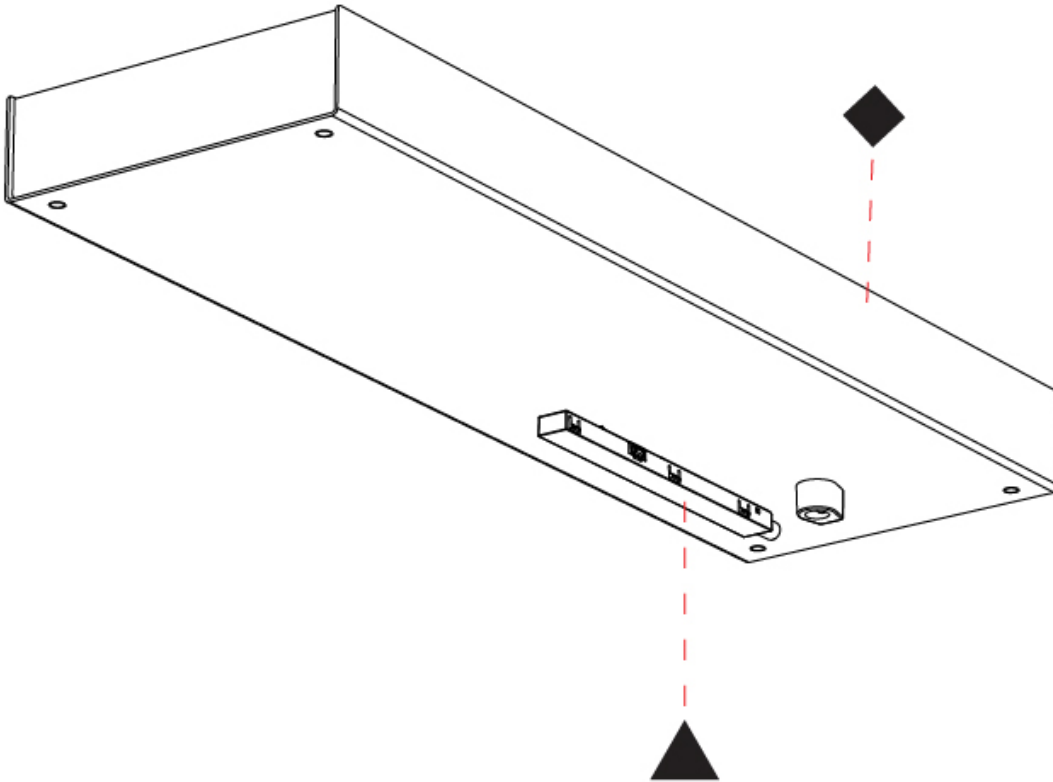

MINIMAL TRACK SUSPENSION

A3T307-

PROJECT _____

TYPE _____

SPECIFIER _____

QUANTITY _____

DATE _____