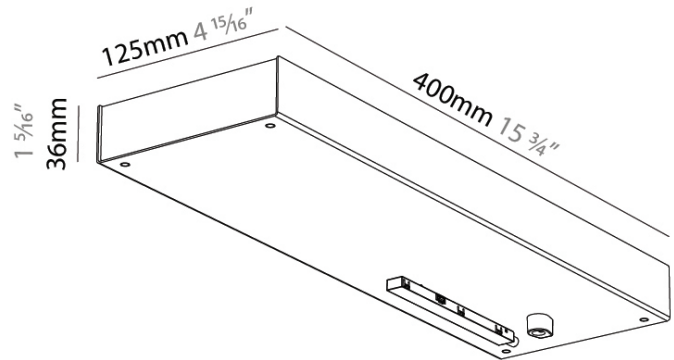

MINIMAL TRACK SUSPENSION

A3T307- -

base number   Finishes (Diamond)   Finish Options

PROJECT
TYPE
SPECIFIER
QUANTITY
DATE

DESCRIPTION

Minimal Track - Suspension - Driver Box Touchdim (max. 200W)

1. To build a product code in our configurator select the specify button on the base model # product page
2. To build a manual product code on this datasheet choose from the options listed below in blue font and add the suffix to the base model #

GENERAL

Series: Minimal Track
Brand: Prolicht
Division: Architectural
Mounting Type: Suspension
Mounting Location: Wall / Ceiling
Subcategory: Profile

PHYSICAL

Shape: Rectangle
Length (mm): 400
Length (in): 15 3/4
Width (mm): 125
Width (in): 4 15/16
Height (mm): 36
Height (in): 1 7/16

Fixture Finish: SSR / BKV / CWI / CRY / HAB / UFT / ITA / RUA / FTG / MYG / LOD / PUS / FRO / FUP / KIA / POP / BLS / SPG / MEY / GOH / GUM / CHC / COM / ABZ / JAG / OBR / MOS / ROR

Holder Finish: WHI / BLK
Fixture Material: Aluminum

RATINGS AND CERTIFICATIONS

Certified By: Certified for North American Standards
IP rating: IP20