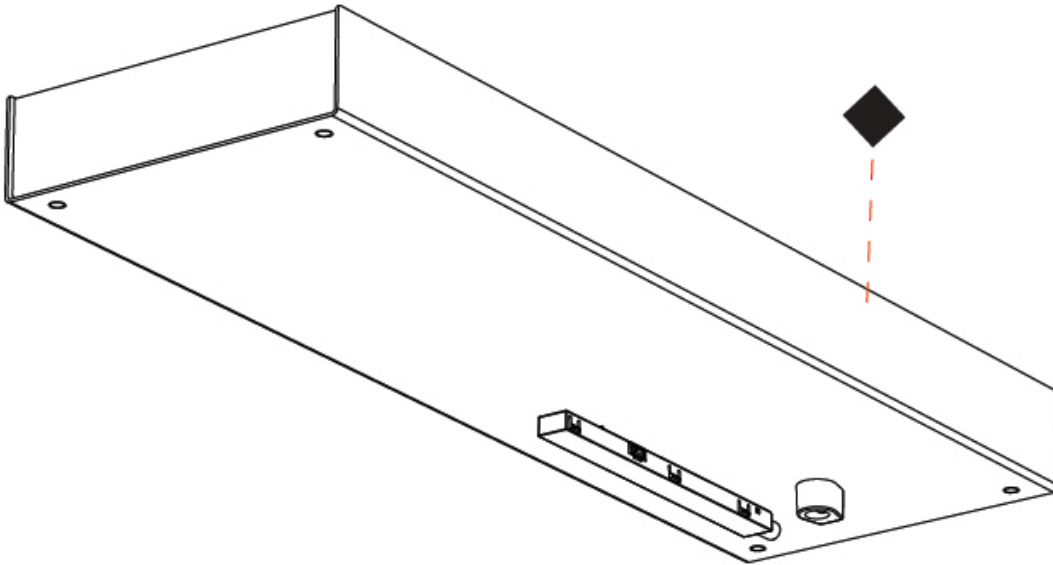

MINIMAL TRACK SUSPENSION

A3T307-

PROJECT _____

TYPE _____

SPECIFIER _____

QUANTITY _____

DATE _____

A