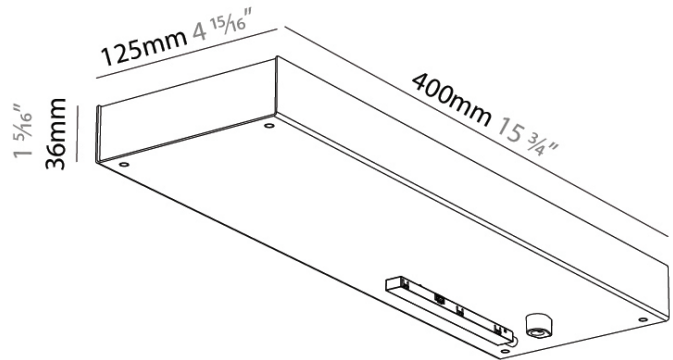

MINIMAL TRACK SUSPENSION

A3T307- -

base number   Finishes (Diamond)   Finish Options

PROJECT
TYPE
SPECIFIER
QUANTITY
DATE

DESCRIPTION

Minimal Track - Suspension - Driver Box Touchdim (max. 200W)

1. To build a product code in our configurator select the specify button on the base model # product page
2. To build a manual product code on this datasheet choose from the options listed below in blue font and add the suffix to the base model #

GENERAL

Series: Minimal Track
Partner: Prolicht
Division: Architectural
Installation: Suspension
Product Type: Linear Profiles
Mounting Location: Ceiling

PHYSICAL

Shape: Rectangle
Length (mm): 400
Length (in): 15 ³/₄
Width (mm): 125
Width (in): 4 ¹⁵/₁₆
Height (mm): 36
Height (in): 1 ⁷/₁₆
Fixture Finish: SSR / BKV / CWI / CRY / HAB / UFT / ITA / RUA / FTG / MYG / LOD / PUS / FRO / FUP / KIA / POP / BLS / SPG / MEY / GOH / CHC / COM / ABZ / JAG / OBR / MOS / ROR
Holder Finish: WHI / BLK
Fixture Material: Aluminum

RATINGS AND CERTIFICATIONS

Certified By: Certified for North American Standards
IP rating: IP20