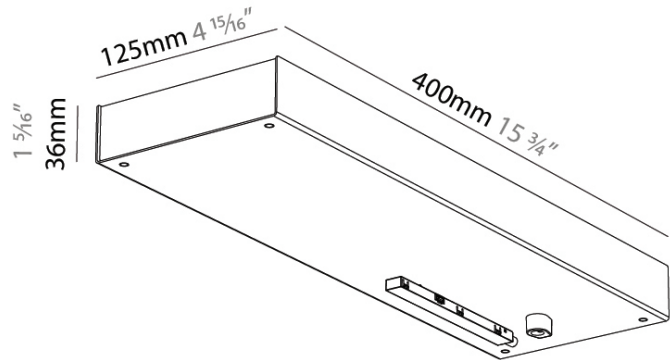

PROJECT
TYPE
SPECIFIER
QUANTITY
DATE

MINIMAL TRACK SUSPENSION

A3T309- -
base number   Finishes (Diamond)   Finish Options

DESCRIPTION
Minimal Track - Suspension - Driver Box Matter (max. 200W)

1. To build a product code in our configurator select the specify button on the base model # product page
2. To build a manual product code on this datasheet choose from the options listed below in blue font and add the suffix to the base model #

GENERAL
Series: Minimal Track
Partner: Prolight
Division: Architectural
Installation: Suspension
Product Type: Linear Profiles
Mounting Location: Ceiling

PHYSICAL
Shape: Rectangle
Length (mm): 400
Length (in): 15 3/4
Width (mm): 125
Width (in): 4 15/16
Height (mm): 36
Height (in): 1 5/16
Fixture Finish: SSR / BKV / CWI / CRY / HAB / UFT / ITA / RUA / FTG / MYG / LOD / PUS / FRO / FUP / KIA / POP / BLS / SPG / MEY / GOH / CHC / COM / ABZ / JAG / OBR / MOS / ROR
Holder Finish: WHI / BLK
Fixture Material: Aluminum

RATINGS AND CERTIFICATIONS
Certified By: Certified for North American Standards
IP rating: IP20