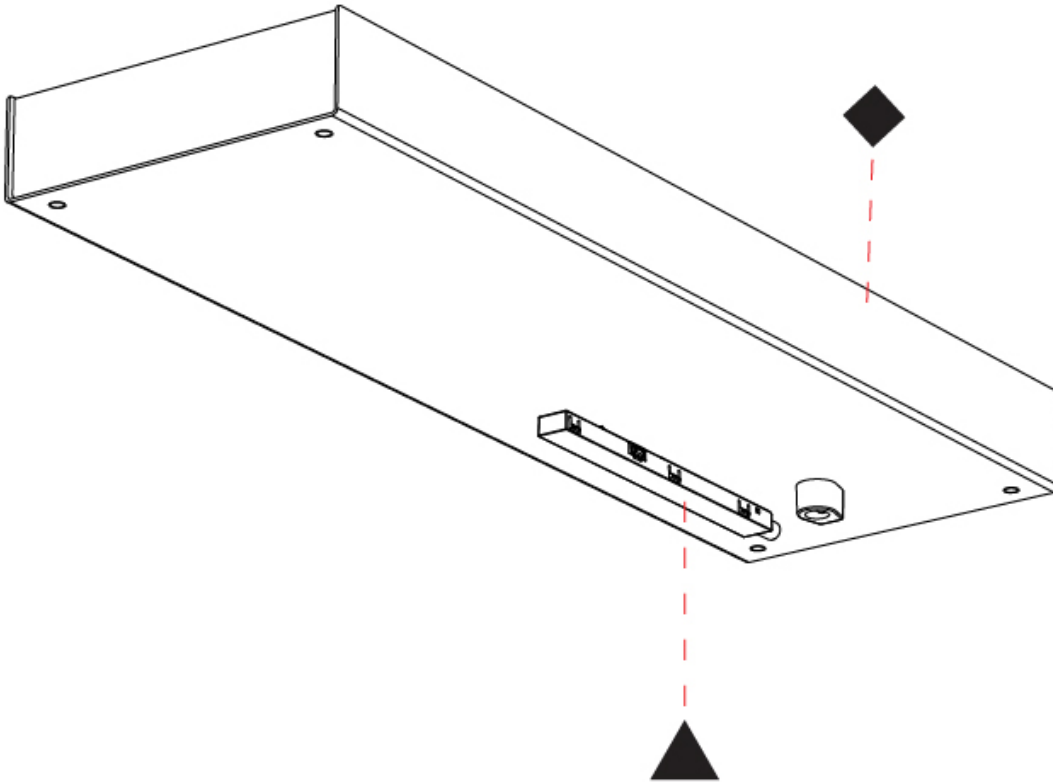

MINIMAL TRACK SUSPENSION

A3T309-

PROJECT	_____
TYPE	_____
SPECIFIER	_____
QUANTITY	_____
DATE	_____