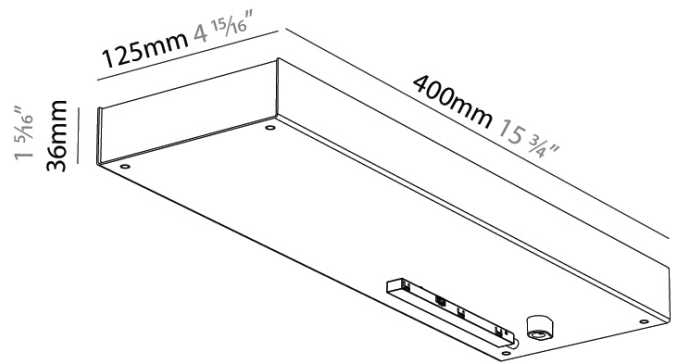

MINIMAL TRACK SUSPENSION

A3T309-

base number   Finishes   Finish
(Diamond) Options

PROJECT	_____
TYPE	_____
SPECIFIER	_____
QUANTITY	_____
DATE	_____

DESCRIPTION

Minimal Track - Suspension - Driver Box Matter (max. 200W)

1. To build a product code in our configurator select the specify button on the base model # product page
2. To build a manual product code on this datasheet choose from the options listed below in blue font and add the suffix to the base model #

GENERAL

Series: Minimal Track
Brand: Prolicht
Division: Architectural
Mounting Type: Suspension
Mounting Location: Wall / Ceiling
Subcategory: Profile

PHYSICAL

Shape: Rectangle
Length (mm): 400
Length (in): 15 ³/₄
Width (mm): 125
Width (in): 4 ¹⁵/₁₆
Height (mm): 36
Height (in): 1 ⁷/₁₆

Fixture Finish: SSR / BKV / CWI / CRY / HAB / UFT / ITA / RUA / FTG / MYG / LOD / PUS / FRO / FUP / KIA / POP / BLS / SPG / MEY / GOH / GUM / CHC / COM / ABZ / JAG / OBR / MOS / ROR

Holder Finish: WHI / BLK
Fixture Material: Aluminum

RATINGS AND CERTIFICATIONS

Certified By: Certified for North American Standards
IP rating: IP20