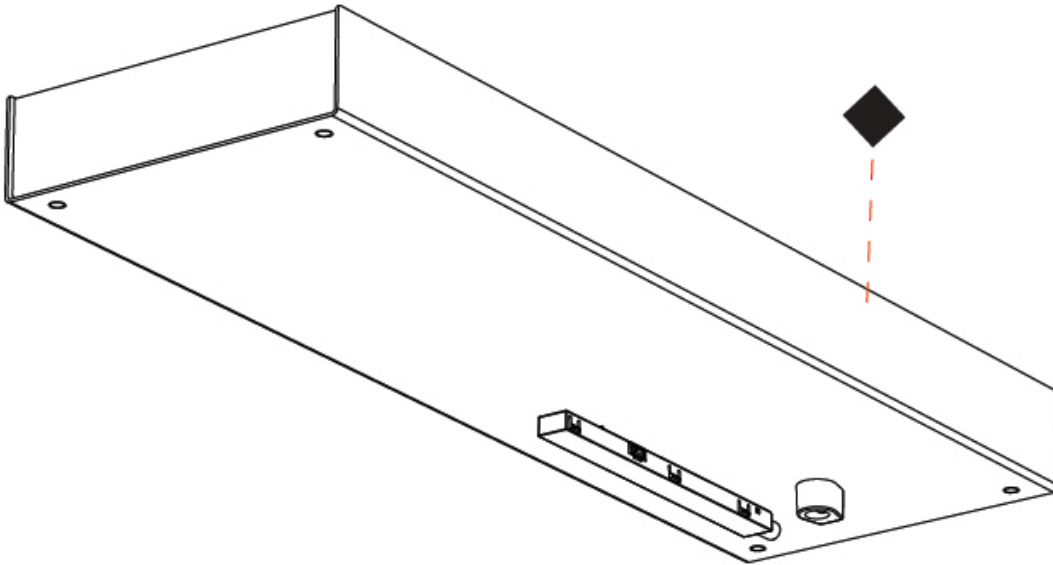

MINIMAL TRACK SUSPENSION

A3T309-

PROJECT _____

TYPE _____

SPECIFIER _____

QUANTITY _____

DATE _____