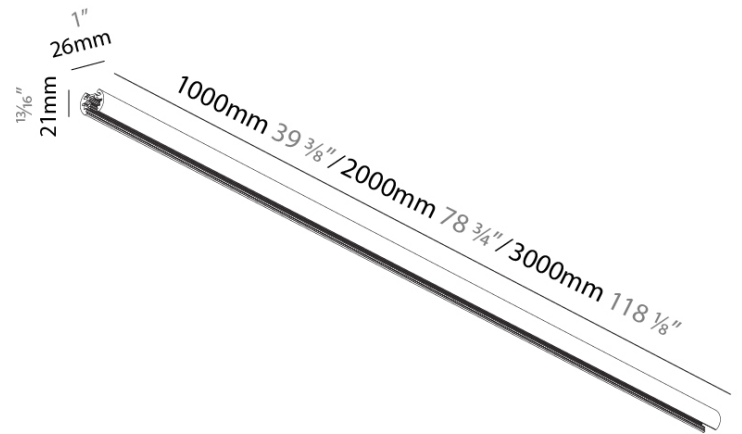

PROJECT	_____
TYPE	_____
SPECIFIER	_____
QUANTITY	_____
DATE	_____

MINIMAL TRACK SUSPENSION

A3T314- _____ - _____
base number   Profile   Finishes
                         Length   (Diamond)

DESCRIPTION
Minimal Track - Suspension Profile - 1000mm / 2000mm / 3000mm - Aluminum Profile - Colored

1. To build a product code in our configurator select the specify button on the base model # product page
2. To build a manual product code on this datasheet choose from the options listed below in blue font and add the suffix to the base model #

GENERAL
Series: Minimal Track
Brand: Prolicht
Division: Architectural
Mounting Type: Suspension
Mounting Location: Wall / Ceiling
Subcategory: Profile

PHYSICAL
Shape: Rectangle
Length (mm): 1000 / 2000 / 3000
Length (in): 39 3/8"
Width (mm): 19
Width (in): 3/4
Height (mm): 10
Height (in): 3/8
Fixture Finish: SSR / BKV / CWI / CRY / HAB / UFT / ITA / RUA / FTG / MYG / LOD / PUS / FRO / FUP / KIA / POP / BLS / SPG / MEY / GOH / GUM / CHC / COM / ABZ / JAG / OBR / MOS / ROR
Fixture Material: Aluminum

ELECTRICAL
Dimming: Non-Dimmable / 0-10V Dimming
Driver Included: No
Driver Location: Remote
Driver Type: Constant Voltage - Universal
Driver Class: Class 2
Input Voltage (V): 120 - 277
Output Voltage (V): 48
Upon Request: 0-10V Dimming with Tridonic Bridge

RATINGS AND CERTIFICATIONS
Certified By: Certified for North American Standards
IP rating: IP20