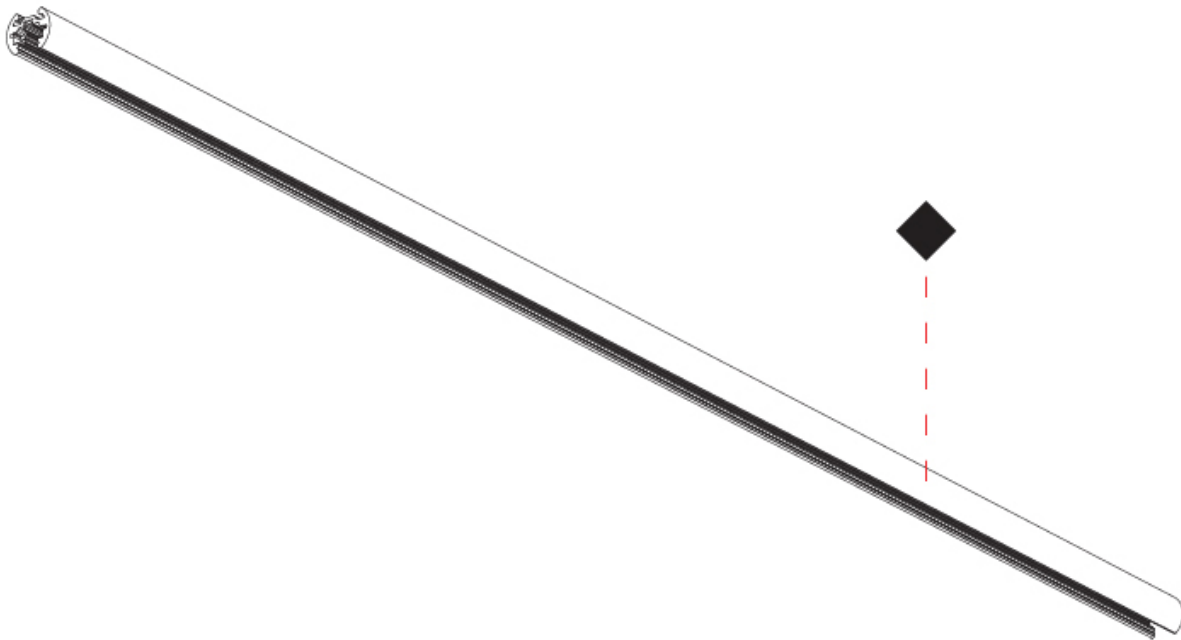

MINIMAL TRACK SUSPENSION

A3T314-

PROJECT

TYPE

SPECIFIER

QUANTITY

DATE