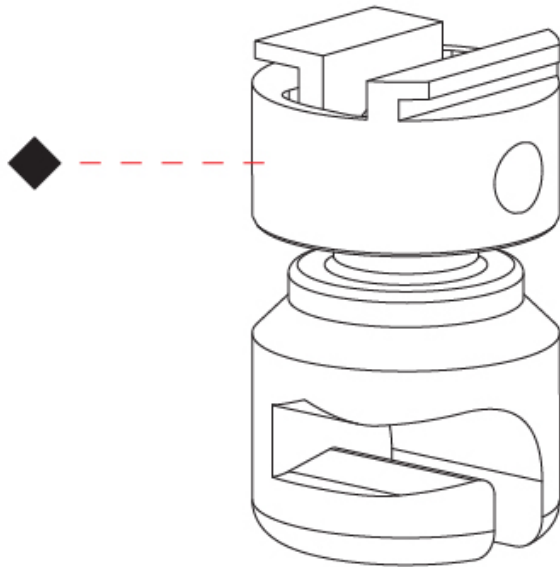

MINIMAL TRACK TRACK

A3T323-

PROJECT

TYPE

SPECIFIER

QUANTITY

DATE

A