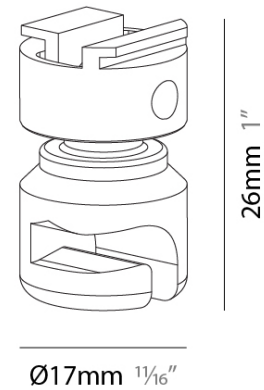

MINIMAL TRACK TRACK

A3T323-

base number   Finishes
(Diamond)

PROJECT	_____
TYPE	_____
SPECIFIER	_____
QUANTITY	_____
DATE	_____

DESCRIPTION

Minimal Track cable loop

1. To build a product code in our configurator select the specify button on the base model # product page
2. To build a manual product code on this datasheet choose from the options listed below in blue font and add the suffix to the base model #

GENERAL

Series: Minimal Track _____
Partner: Prolicht _____
Division: Architectural _____
Installation: Track _____
Product Type: Modular Systems _____
Mounting Location: Ceiling _____

PHYSICAL

Diameter (mm): 17 _____
Diameter (in): 11/16 _____
Height (mm): 25 _____
Height (in): 1 _____
Weight (kg): 0.011 _____
Weight (lbs): 0.024 _____

Fixture Finish: [SSR](#) / [BKV](#) / [CWI](#) / [CRY](#) / [HAB](#) / [UFT](#) / [ITA](#) / [RUA](#) / [FTG](#) / [MYG](#) / [LOD](#) / [PUS](#) / [FRO](#) / [FUP](#) / [KIA](#) / [POP](#) / [BLS](#) / [SPG](#) / [MEY](#) / [GOH](#) / [CHC](#) / [COM](#) / [ABZ](#) / [JAG](#) / [OBR](#) / [MOS](#) / [ROR](#)
Fixture Material: Aluminum

OPTICAL

Adjustability: Fixed _____

RATINGS AND CERTIFICATIONS

Certified By: Certified for North American Standards _____
IP rating: IP20 _____