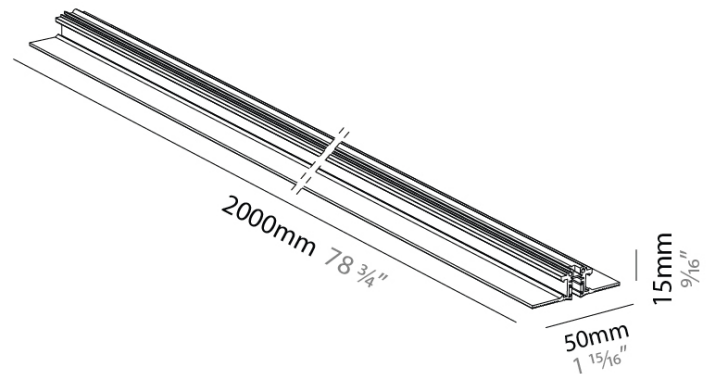

JUST BLACK SYSTEM

A3T348

base number

PROJECT

TYPE

SPECIFIER

QUANTITY

DATE

DESCRIPTION

Just Black - Trimless Track 2,000mm / 78 3/4"

1. To build a product code in our configurator select the specify button on the base model # product page
2. To build a manual product code on this datasheet choose from the options listed below in blue font and add the suffix to the base model #

GENERAL

Series: Just Black System

Partner: Prolicht

Division: Architectural

Product Type: Modular Systems

PHYSICAL

Length (mm): 2000

Length (in): 78 3/4

Width (mm): 50

Width (in): 1 15/16

Height (mm): 15

Height (in): 9/16

Fixture Finish: BLK

ELECTRICAL

Dimming: Non-Dimmable

RATINGS AND CERTIFICATIONS

Certified By: CSA Certified to UL and CSA Standards

IP rating: IP20