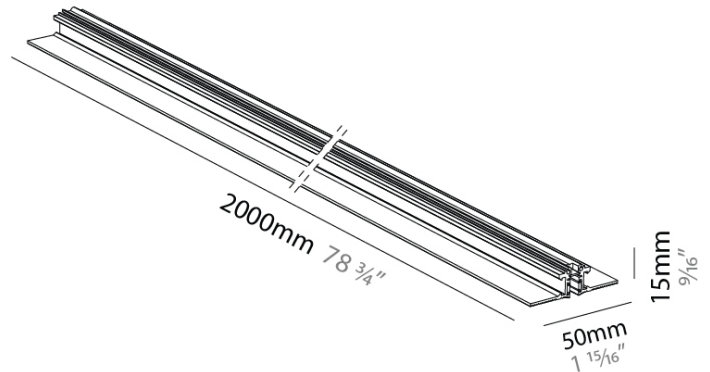

JUST BLACK SYSTEM

A3T348

base number

PROJECT

TYPE

SPECIFIER

QUANTITY

DATE

DESCRIPTION

Just Black - Trimless Track 2,000mm / 78 3/4"

1. To build a product code in our configurator select the specify button on the base model # product page
2. To build a manual product code on this datasheet choose from the options listed below in blue font and add the suffix to the base model #

GENERAL

Series: Just Black System

Brand: Prolicht

Division: Architectural

Subcategory: Modular

PHYSICAL

Length (mm): 2000

Length (in): 78 3/4

Width (mm): 50

Width (in): 1 15/16

Height (mm): 15

Height (in): 9/16

Fixture Finish: BLK

ELECTRICAL

Dimming: Non-Dimmable

RATINGS AND CERTIFICATIONS

Certified By: CSA Certified to UL and CSA Standards

IP rating: IP20