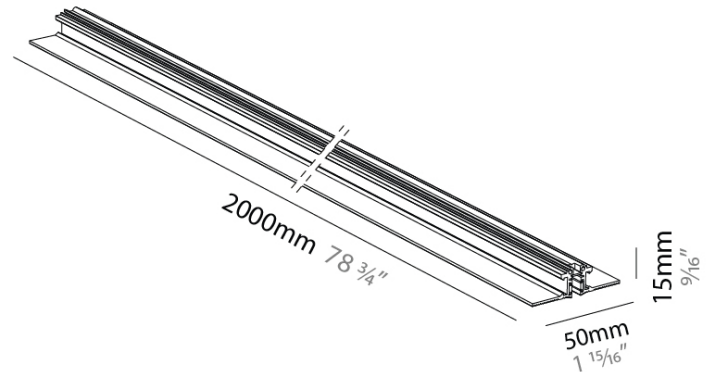

JUST BLACK SYSTEM

A3T348

base number

PROJECT

TYPE

SPECIFIER

QUANTITY

DATE

DESCRIPTION

Just Black - Trimless Track 2,000mm / 78 3/4"

1. To build a product code in our configurator select the specify button on the base model # product page
2. To build a manual product code on this datasheet choose from the options listed below in blue font and add the suffix to the base model #

GENERAL

Series: Just Black System

Brand: Prolicht

Division: Architectural

Subcategory: Modular Systems

PHYSICAL

Length (mm): 2000

Length (in): 78 3/4

Width (mm): 50

Width (in): 1 15/16

Height (mm): 15

Height (in): 9/16

Fixture Finish: BLK

ELECTRICAL

Dimming: Non-Dimmable

RATINGS AND CERTIFICATIONS

Certified By: CSA Certified to UL and CSA Standards

IP rating: IP20