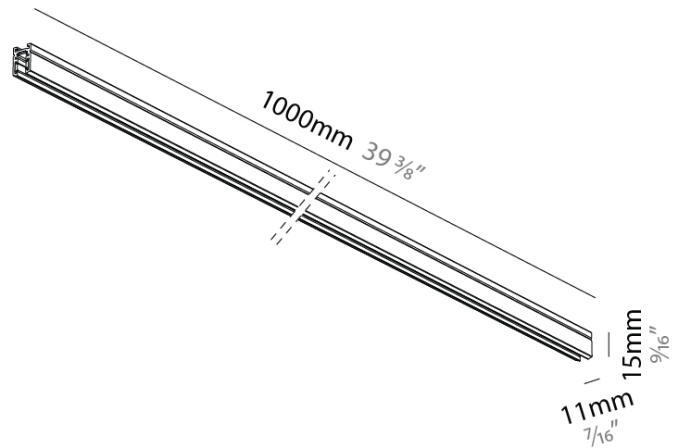

JUST BLACK SYSTEM

A3T349

base number

PROJECT

TYPE

SPECIFIER

QUANTITY

DATE

DESCRIPTION

Just Black System - Surface Track 1,000mm / 39 3/8"

1. To build a product code in our configurator select the specify button on the base model # product page
2. To build a manual product code on this datasheet choose from the options listed below in blue font and add the suffix to the base model #

GENERAL

Series: Just Black System

Brand: Prolicht

Division: Architectural

Subcategory: Modular

PHYSICAL

Length (mm): 1000

Length (in): 39 3/8"

Width (mm): 11

Width (in): 7/16"

Height (mm): 15

Height (in): 9/16"

Fixture Finish: BLK

RATINGS AND CERTIFICATIONS

Certified By: CSA Certified to UL and CSA Standards

IP rating: IP20