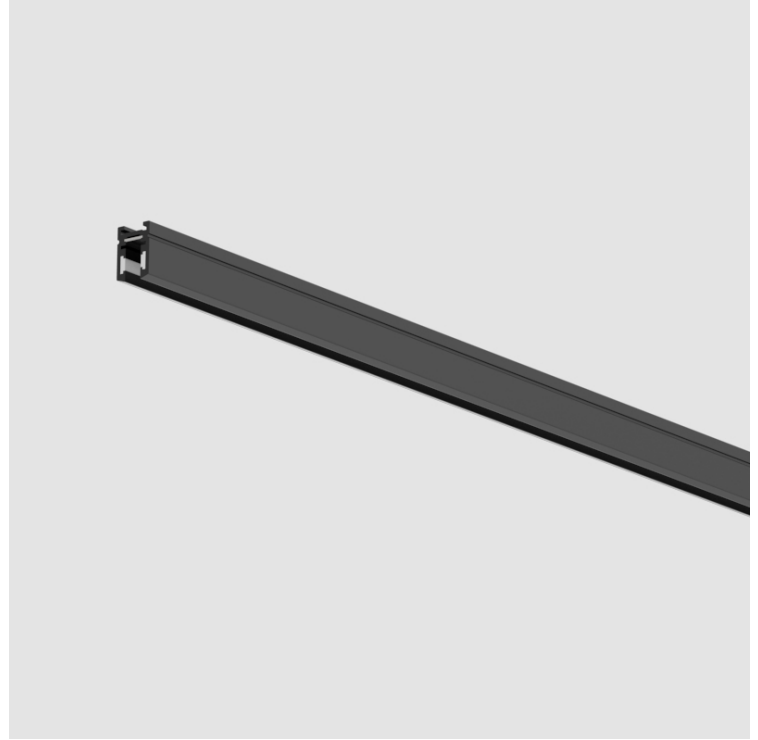

JUST BLACK SYSTEM

A3T349

base number

PROJECT _____

TYPE _____

SPECIFIER _____

QUANTITY _____

DATE _____

DESCRIPTION

Just Black System - Surface Track 1,000mm / 39 3/8"

1. To build a product code in our configurator select the specify button on the base model # product page
2. To build a manual product code on this datasheet choose from the options listed below in blue font and add the suffix to the base model #

GENERAL

Series: Just Black System

Partner: Prolicht

Division: Architectural

Product Type: Modular Systems

PHYSICAL

Length (mm): 1000

Length (in): 39 3/8"

Width (mm): 11

Width (in): 7/16"

Height (mm): 15

Height (in): 9/16"

Fixture Finish: BLK

RATINGS AND CERTIFICATIONS

Certified By: CSA Certified to UL and CSA Standards

IP rating: IP20