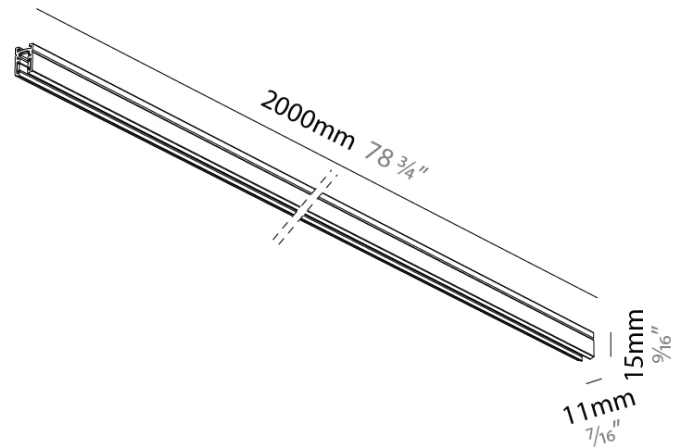

JUST BLACK SYSTEM

A3T350

base number

PROJECT

TYPE

SPECIFIER

QUANTITY

DATE

DESCRIPTION

Just Black - Surface Track 2,000mm / 78 3/4"

1. To build a product code in our configurator select the specify button on the base model # product page
2. To build a manual product code on this datasheet choose from the options listed below in blue font and add the suffix to the base model #

GENERAL

Series: Just Black System

Brand: Prolicht

Division: Architectural

Subcategory: Modular

PHYSICAL

Length (mm): 2000

Length (in): 78 3/4

Width (mm): 11

Width (in): 7/16

Height (mm): 15

Height (in): 9/16

Fixture Finish: BLK

ELECTRICAL

Dimming: Non-Dimmable

RATINGS AND CERTIFICATIONS

Certified By: CSA Certified to UL and CSA Standards

IP rating: IP20