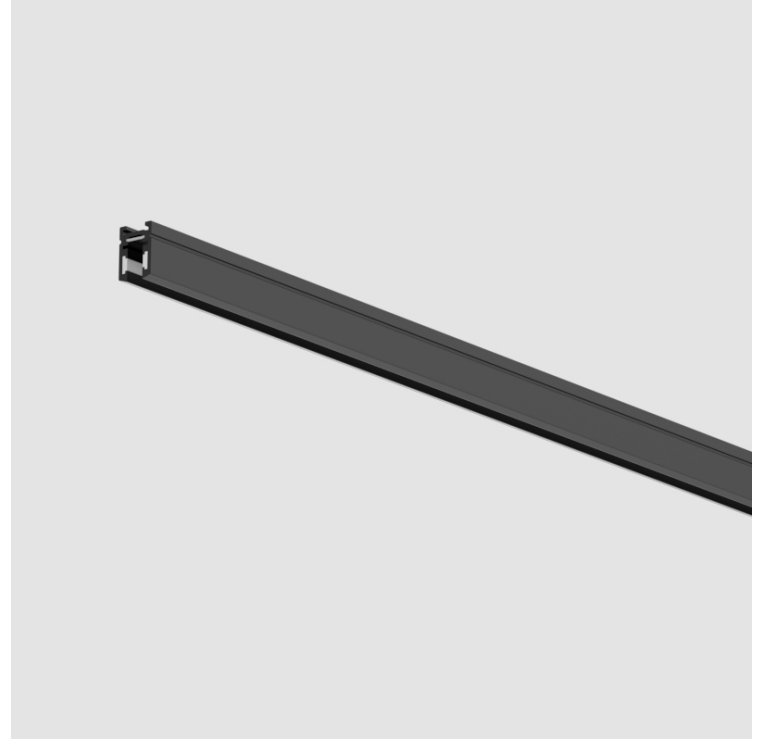

JUST BLACK SYSTEM

A3T350

base number

PROJECT

TYPE

SPECIFIER

QUANTITY

DATE

DESCRIPTION

Just Black - Surface Track 2,000mm / 78 3/4"

1. To build a product code in our configurator select the specify button on the base model # product page
2. To build a manual product code on this datasheet choose from the options listed below in blue font and add the suffix to the base model #

GENERAL

Series: Just Black System

Partner: Prolicht

Division: Architectural

Product Type: Modular Systems

PHYSICAL

Length (mm): 2000

Length (in): 78 3/4

Width (mm): 11

Width (in): 7/16

Height (mm): 15

Height (in): 9/16

Fixture Finish: BLK

ELECTRICAL

Dimming: Non-Dimmable

RATINGS AND CERTIFICATIONS

Certified By: CSA Certified to UL and CSA Standards

IP rating: IP20