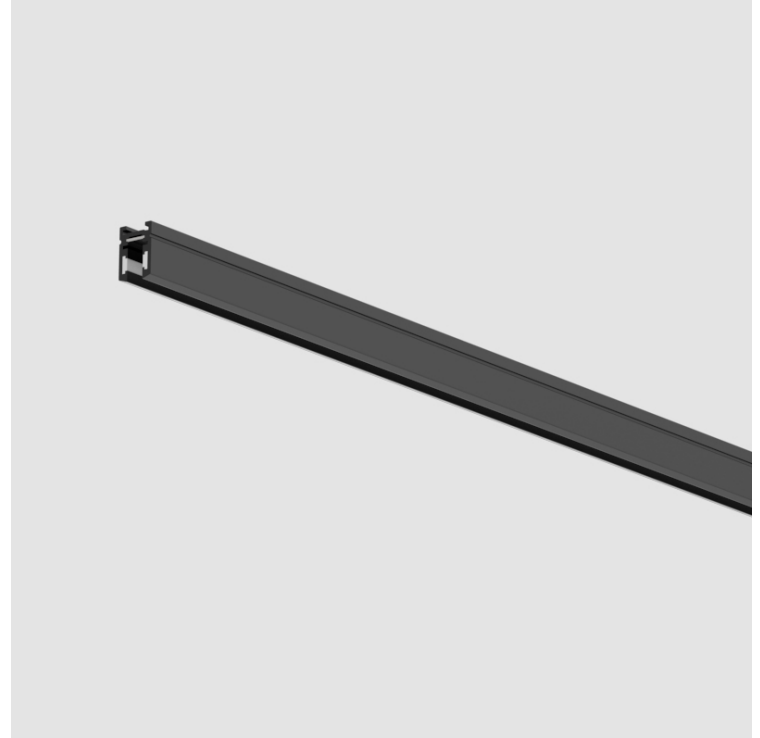

JUST BLACK SYSTEM

A3T350

base number

PROJECT

TYPE

SPECIFIER

QUANTITY

DATE

DESCRIPTION

Just Black - Surface Track 2,000mm / 78 3/4"

1. To build a product code in our configurator select the specify button on the base model # product page
2. To build a manual product code on this datasheet choose from the options listed below in blue font and add the suffix to the base model #

GENERAL

Series: Just Black System

Brand: Prolicht

Division: Architectural

Subcategory: Modular

PHYSICAL

Length (mm): 2000

Length (in): 78 3/4

Width (mm): 11

Width (in): 7/16

Height (mm): 15

Height (in): 9/16

Fixture Finish: BLK

ELECTRICAL

Dimming: Non-Dimmable

RATINGS AND CERTIFICATIONS

Certified By: CSA Certified to UL and CSA Standards

IP rating: IP20