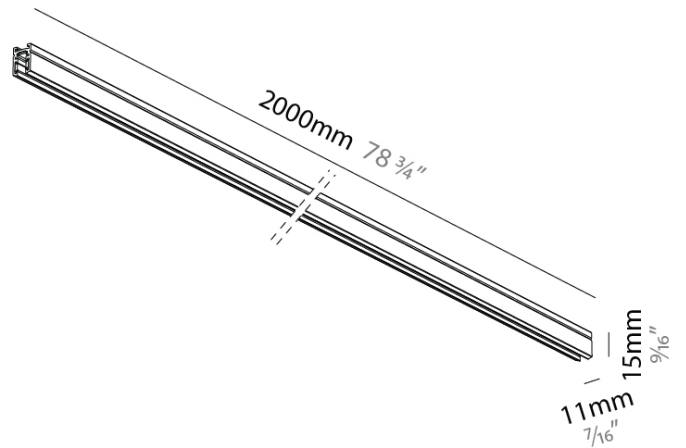

JUST BLACK SYSTEM

A3T350

base number

PROJECT

TYPE

SPECIFIER

QUANTITY

DATE

DESCRIPTION

Just Black - Surface Track 2,000mm / 78 3/4"

1. To build a product code in our configurator select the specify button on the base model # product page
2. To build a manual product code on this datasheet choose from the options listed below in blue font and add the suffix to the base model #

GENERAL

Series: Just Black System

Partner: Prolicht

Division: Architectural

Product Type: Modular Systems

PHYSICAL

Length (mm): 2000

Length (in): 78 3/4

Width (mm): 11

Width (in): 7/16

Height (mm): 15

Height (in): 9/16

Fixture Finish: BLK

ELECTRICAL

Dimming: Non-Dimmable

RATINGS AND CERTIFICATIONS

Certified By: CSA Certified to UL and CSA Standards

IP rating: IP20