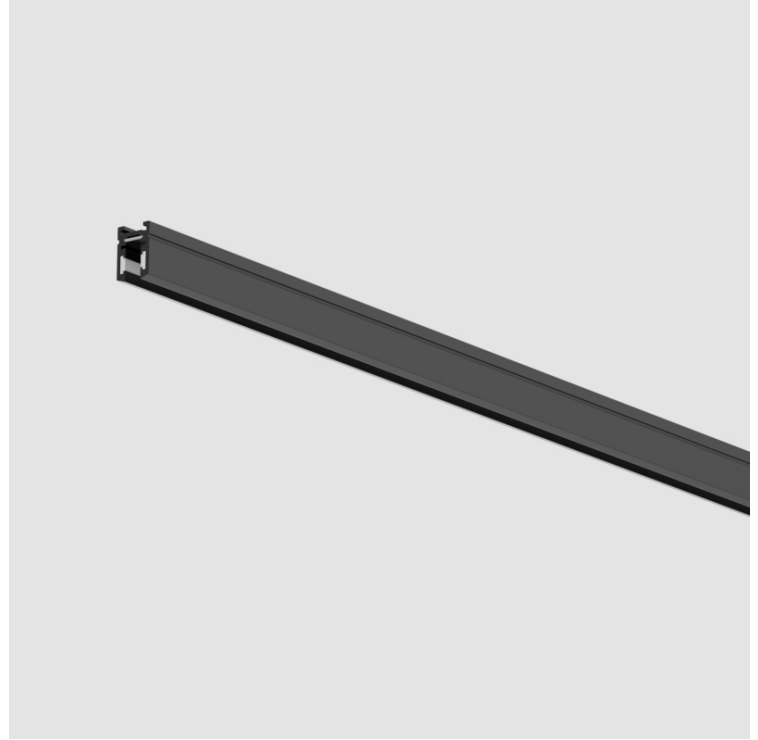

JUST BLACK SYSTEM

A3T350

base number

PROJECT

TYPE

SPECIFIER

QUANTITY

DATE

DESCRIPTION

Just Black - Surface Track 2,000mm / 78 3/4"

1. To build a product code in our configurator select the specify button on the base model # product page
2. To build a manual product code on this datasheet choose from the options listed below in blue font and add the suffix to the base model #

GENERAL

Series: Just Black System

Partner: Prolicht

Division: Architectural

Product Type: Modular Systems

PHYSICAL

Length (mm): 2000

Length (in): 78 3/4

Width (mm): 11

Width (in): 7/16

Height (mm): 15

Height (in): 9/16

Fixture Finish: BLK

ELECTRICAL

Dimming: Non-Dimmable

RATINGS AND CERTIFICATIONS

Certified By: CSA Certified to UL and CSA Standards

IP rating: IP20