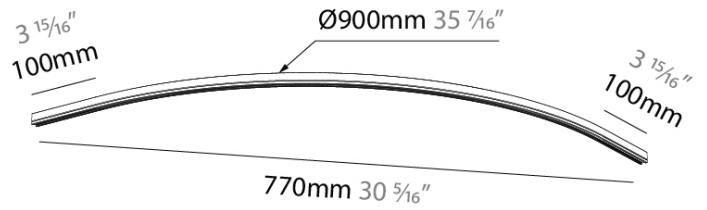

JUST BLACK SYSTEM

A3T353

base number

PROJECT

TYPE

SPECIFIER

QUANTITY

DATE

DESCRIPTION

Just Black System - Surface Track Arc Ø900mm

1. To build a product code in our configurator select the specify button on the base model # product page
2. To build a manual product code on this datasheet choose from the options listed below in blue font and add the suffix to the base model #

GENERAL

Series: Just Black System

Brand: Prolicht

Division: Architectural

Subcategory: Modular

PHYSICAL

Length (mm): 555

Length (in): 21 ⁷/₈

Width (mm): 555

Width (in): 21 ⁷/₈

Height (mm): 15

Height (in): 9/16

Fixture Finish: BLK

ELECTRICAL

Dimming: Non-Dimmable

RATINGS AND CERTIFICATIONS

Certified By: CSA Certified to UL and CSA Standards

IP rating: IP20