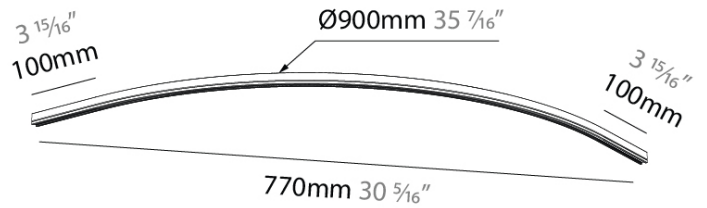

JUST BLACK SYSTEM

A3T353

base number

PROJECT
TYPE
SPECIFIER
QUANTITY
DATE

DESCRIPTION

Just Black System - Surface Track Arc Ø900mm

1. To build a product code in our configurator select the specify button on the base model # product page
2. To build a manual product code on this datasheet choose from the options listed below in blue font and add the suffix to the base model #

GENERAL

Series: Just Black System
Partner: Prolicht
Division: Architectural
Product Type: Modular Systems

PHYSICAL

Length (mm): 555
Length (in): 21 7/8
Width (mm): 555
Width (in): 21 7/8
Height (mm): 15
Height (in): 9/16
Fixture Finish: BLK

ELECTRICAL

Dimming: Non-Dimmable

RATINGS AND CERTIFICATIONS

Certified By: CSA Certified to UL and CSA Standards
IP rating: IP20