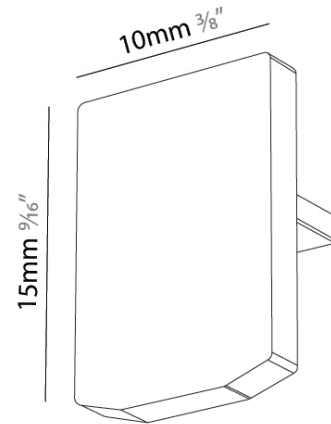

JUST BLACK SYSTEM

A3T357

base number

PROJECT

TYPE

SPECIFIER

QUANTITY

DATE

DESCRIPTION

Just Black - Surface Endcap Set of 2 pieces.

1. To build a product code in our configurator select the specify button on the base model # product page
2. To build a manual product code on this datasheet choose from the options listed below in blue font and add the suffix to the base model #

GENERAL

Series: Just Black System

Brand: Prolicht

Division: Architectural

Subcategory: Modular

PHYSICAL

Length (mm): 7

Length (in): 1/4

Width (mm): 11

Width (in): 7/16

Height (mm): 15

Height (in): 9/16

Fixture Finish: BLK

ELECTRICAL

Dimming: Non-Dimmable

RATINGS AND CERTIFICATIONS

Certified By: CSA Certified to UL and CSA Standards

IP rating: IP20