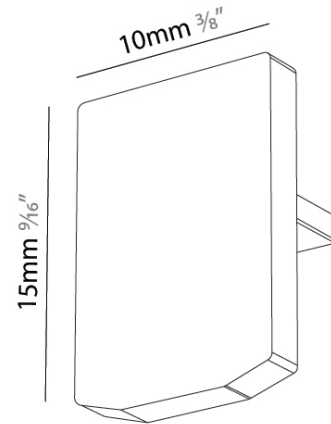

JUST BLACK SYSTEM

A3T357

base number

PROJECT

TYPE

SPECIFIER

QUANTITY

DATE

DESCRIPTION

Just Black - Surface Endcap Set of 2 pieces.

1. To build a product code in our configurator select the specify button on the base model # product page
2. To build a manual product code on this datasheet choose from the options listed below in blue font and add the suffix to the base model #

GENERAL

Series: Just Black System

Partner: Prolicht

Division: Architectural

Product Type: Modular Systems

PHYSICAL

Length (mm): 7

Length (in): 1/4

Width (mm): 11

Width (in): 7/16

Height (mm): 15

Height (in): 9/16

Fixture Finish: BLK

ELECTRICAL

Dimming: Non-Dimmable

RATINGS AND CERTIFICATIONS

Certified By: CSA Certified to UL and CSA Standards

IP rating: IP20