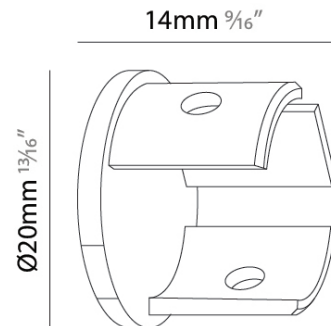

JUST BLACK SYSTEM

A3T358

base number

PROJECT

TYPE

SPECIFIER

QUANTITY

DATE

DESCRIPTION

Just Black - Endcap Set 2 pieces.

1. To build a product code in our configurator select the specify button on the base model # product page
2. To build a manual product code on this datasheet choose from the options listed below in blue font and add the suffix to the base model #

GENERAL

Series: Just Black System

Partner: Prolicht

Division: Architectural

Product Type: Modular Systems

PHYSICAL

Diameter (mm): 20

Diameter (in): 13/16

Height (mm): 14

Height (in): 9/16

Fixture Finish: BLK

ELECTRICAL

Dimming: Non-Dimmable

RATINGS AND CERTIFICATIONS

Certified By: CSA Certified to UL and CSA Standards

IP rating: IP20