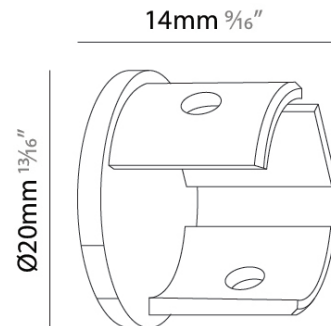

Height (mm): 14

Height (in): 9/16

Fixture Finish: BLK

ELECTRICAL

Dimming: Non-Dimmable

RATINGS AND CERTIFICATIONS

Certified By: CSA Certified to UL and CSA Standards

IP rating: IP20